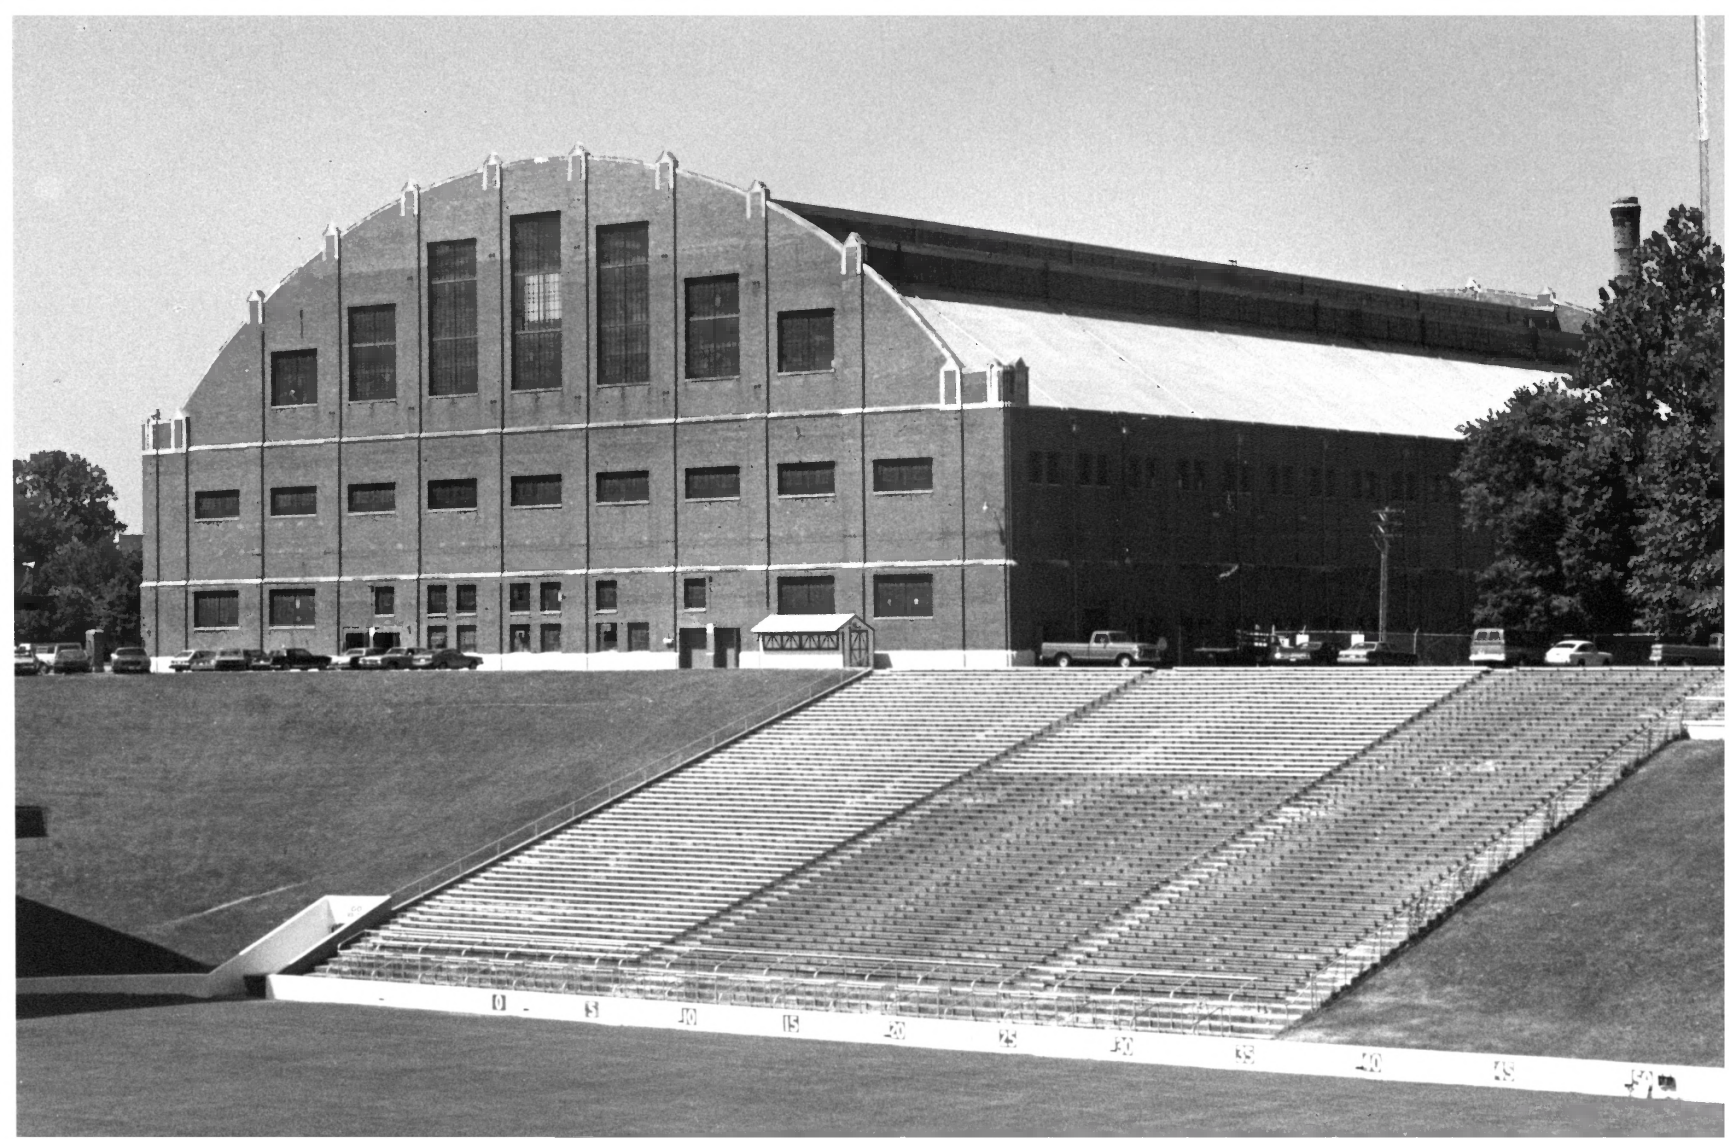

Indianapolis, IN 46208

Robert K. Stalcup

August, 1983

Direction of camera - west

#2

Hinkle Fieldhouse, Butler University,  
Indiana District #11

Indianapolis, IN 46208

Robert K. Stalcup

August, 1983

Direction of camera - west

#3

Hinkle Fieldhouse, Butler University,  
Indiana District #11

Indianapolis, IN 46208

Robert K. Stalcup

August, 1983

Direction of camera - southwest