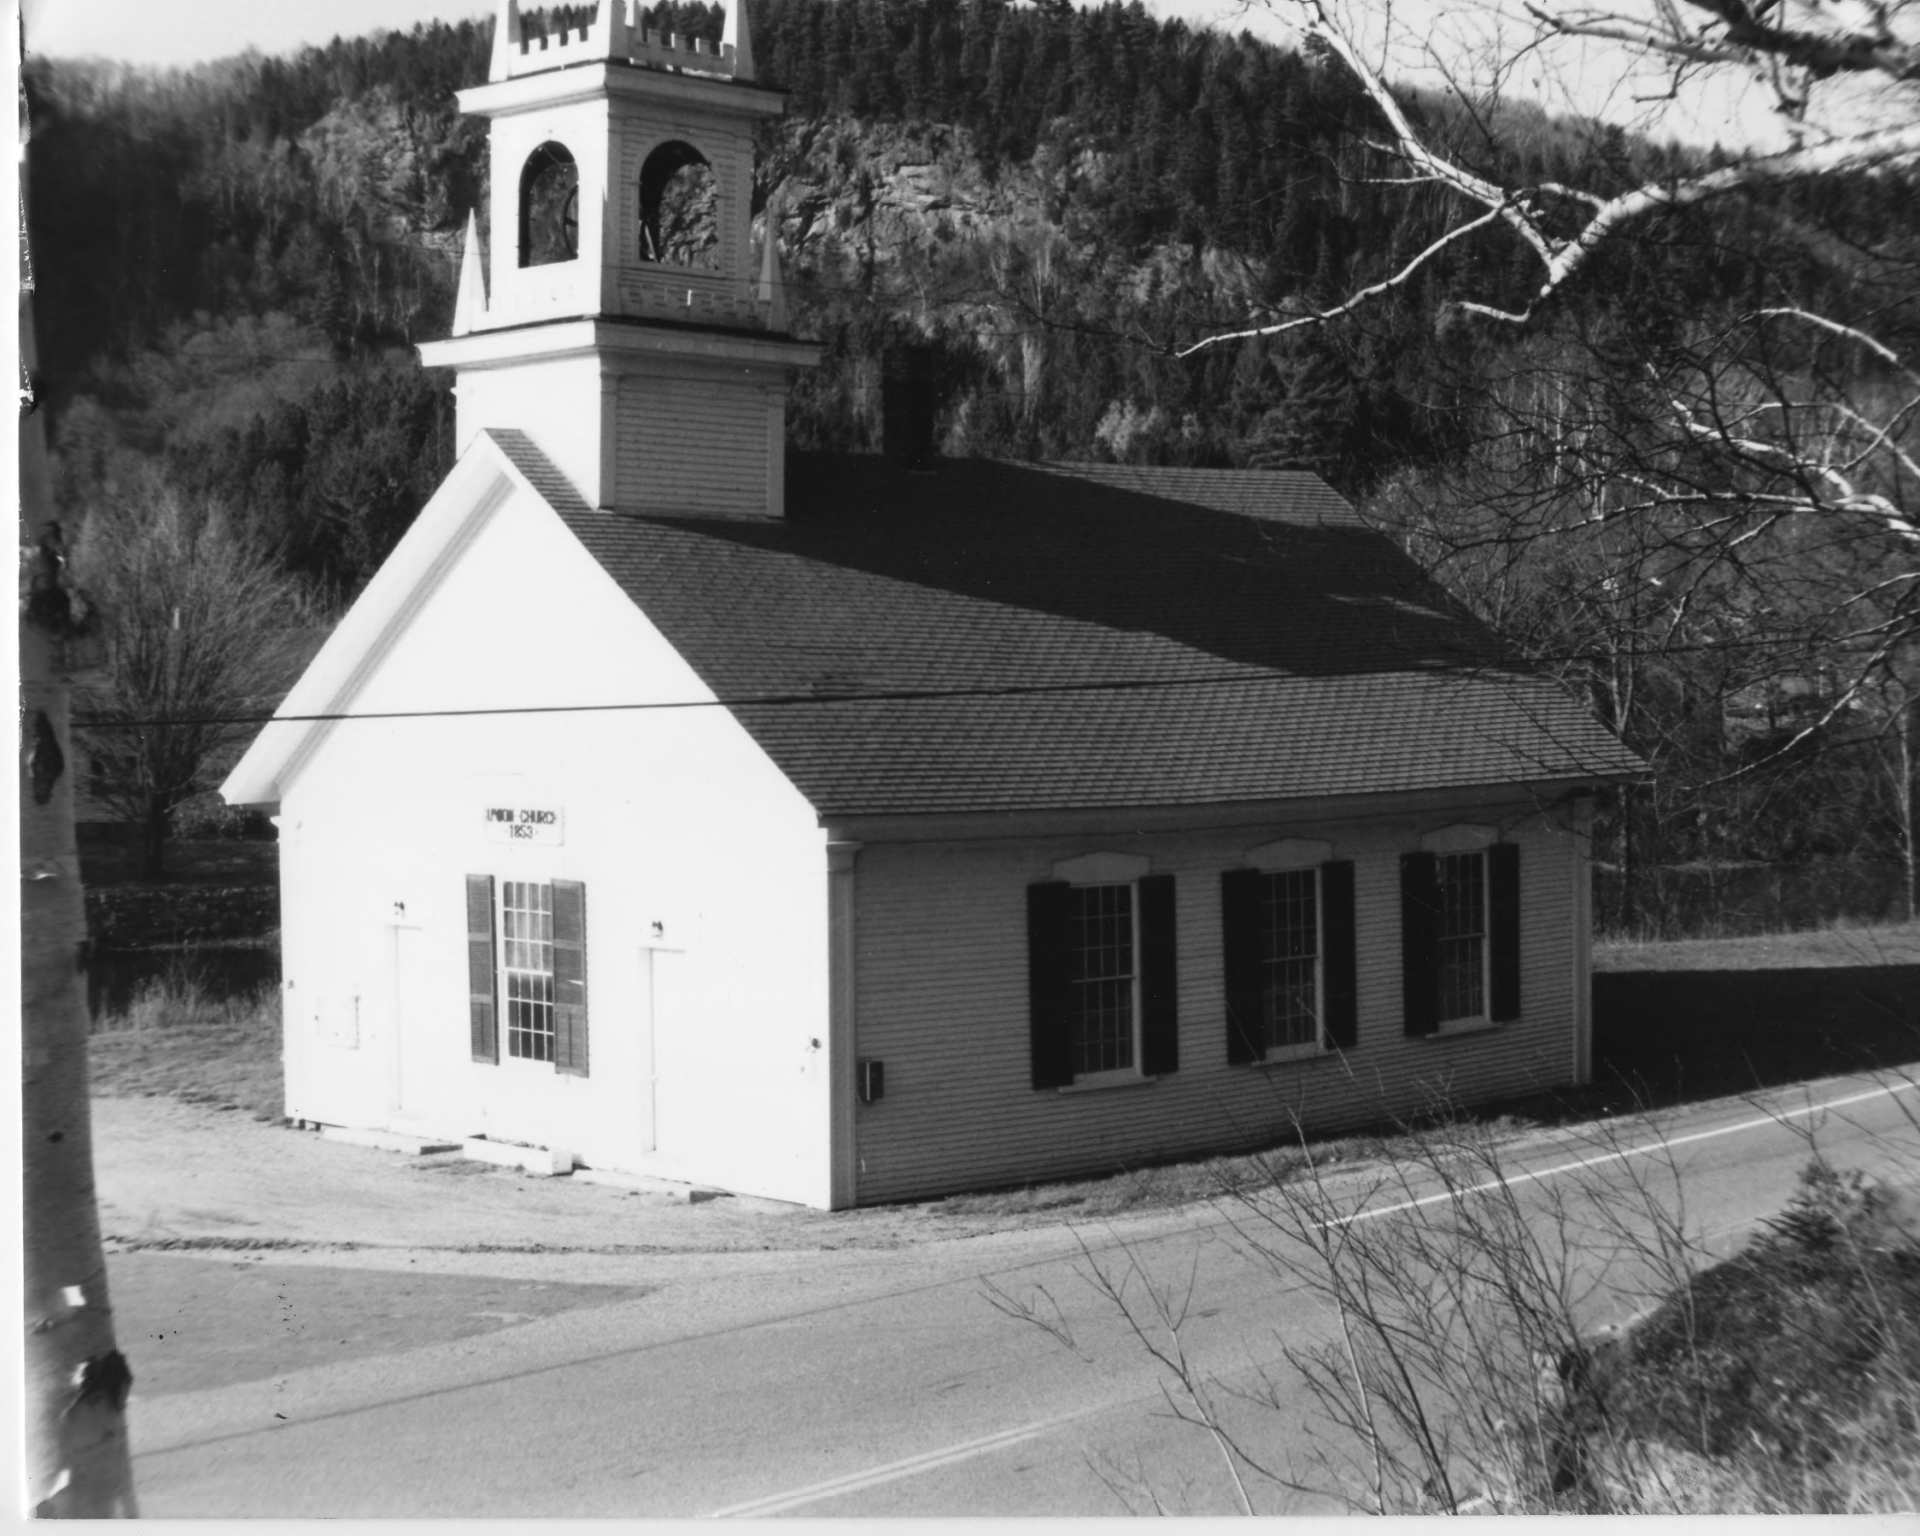

Negative with: Color Photo Lab, PO Box 210, Manchester, NH

Description: Southwest exposure of building.

Photographer facing N NE E SE S SW W NW

Photo Date: Nov. 1982

Photo Number 2 of 3

UNION CHURCH  
1853