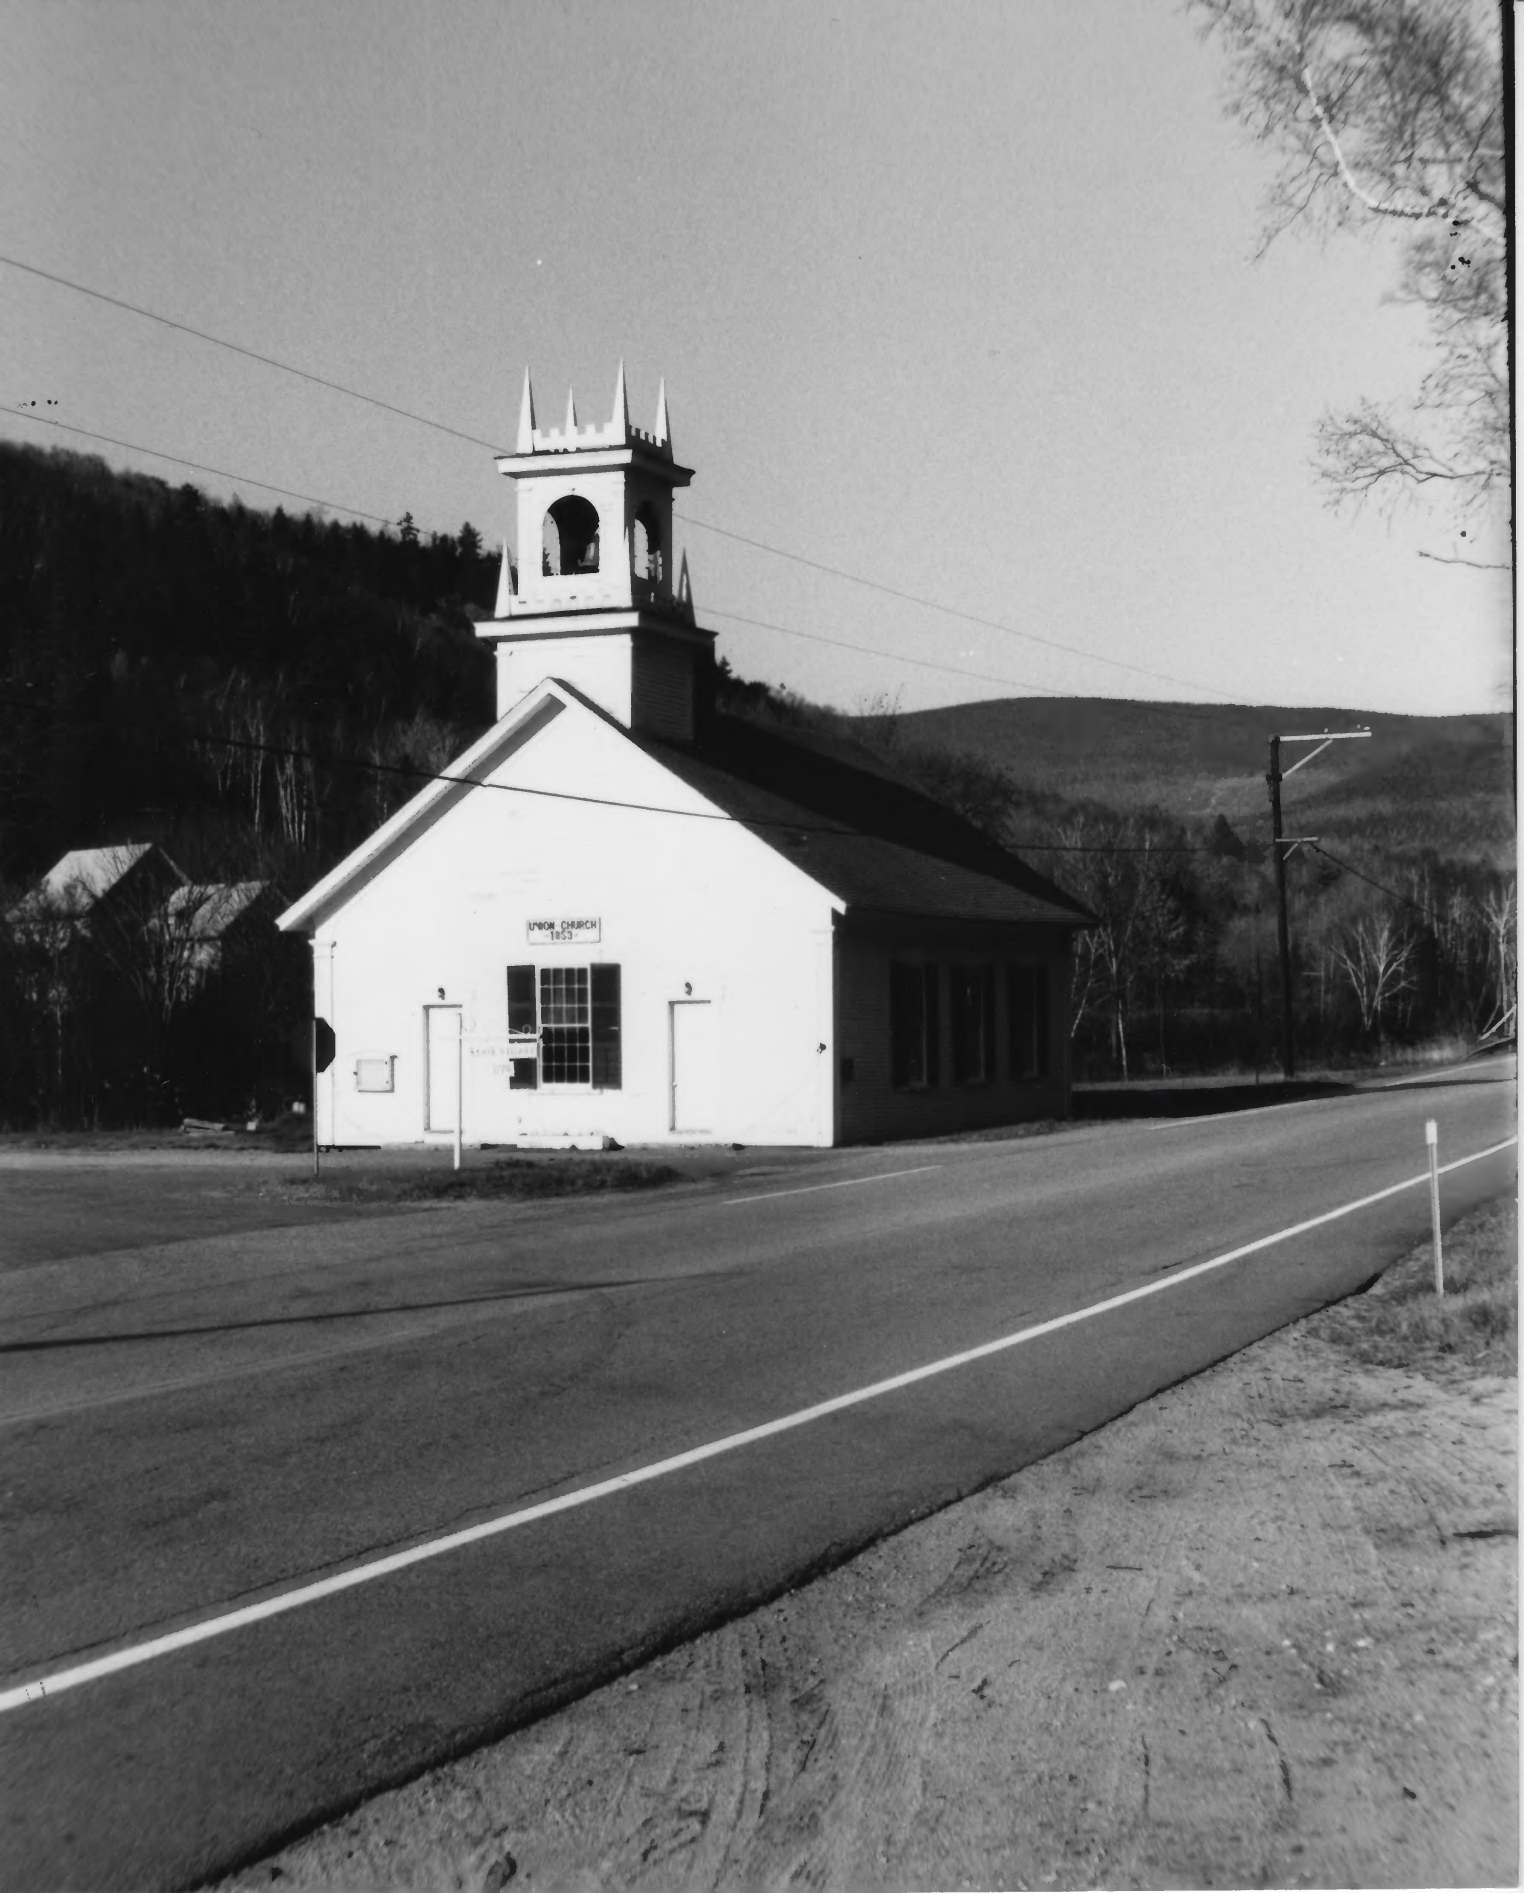

Description: Northeast exposure of building.

Photographer facing N NE E SE S SW W NW Photo Date: Nov. 1982

Photo Number 1 of 3

JUL 13 1983

Stark Union Church  
Stark Village, Stark, N.H. 03582  
Richard A. Emery  
Color Photo Lab  
Manchester, N.H.  
Southwest View, Number 2 of 3