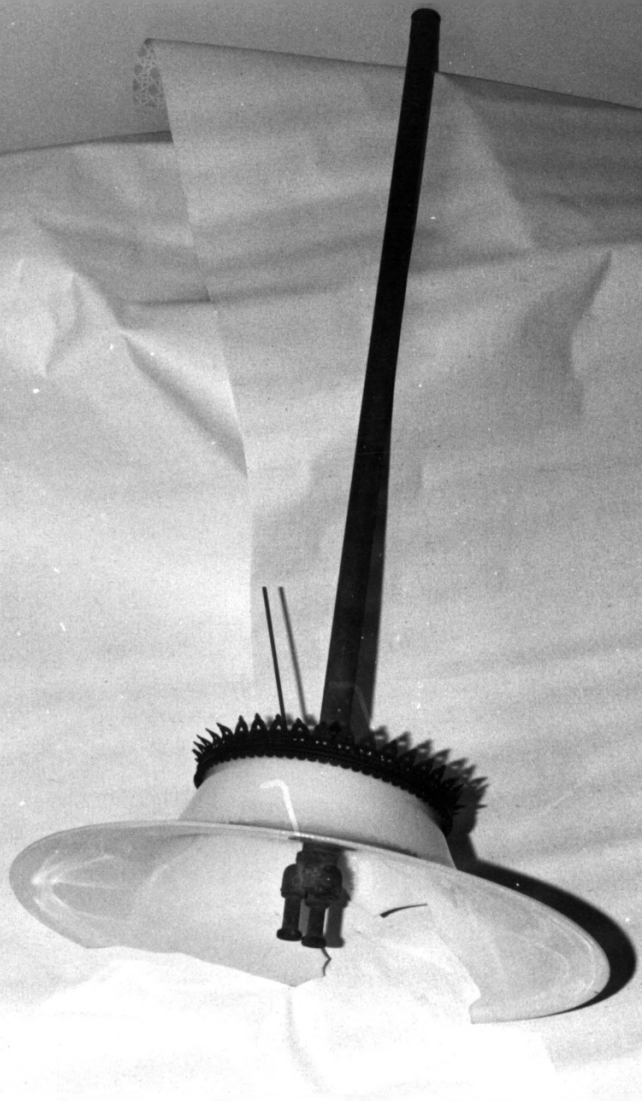

BETHEL CHURCH
WELLS COUNTY, INDIANA

Photographer: Craig Leonard

Date: August 1983

Negatives: 521 West Market Street
Bluffton, Indiana 46714

Photo 12

Detail view of frieze stencil of the
second decoration uncovered to the left
of the chancel in the sanctuary