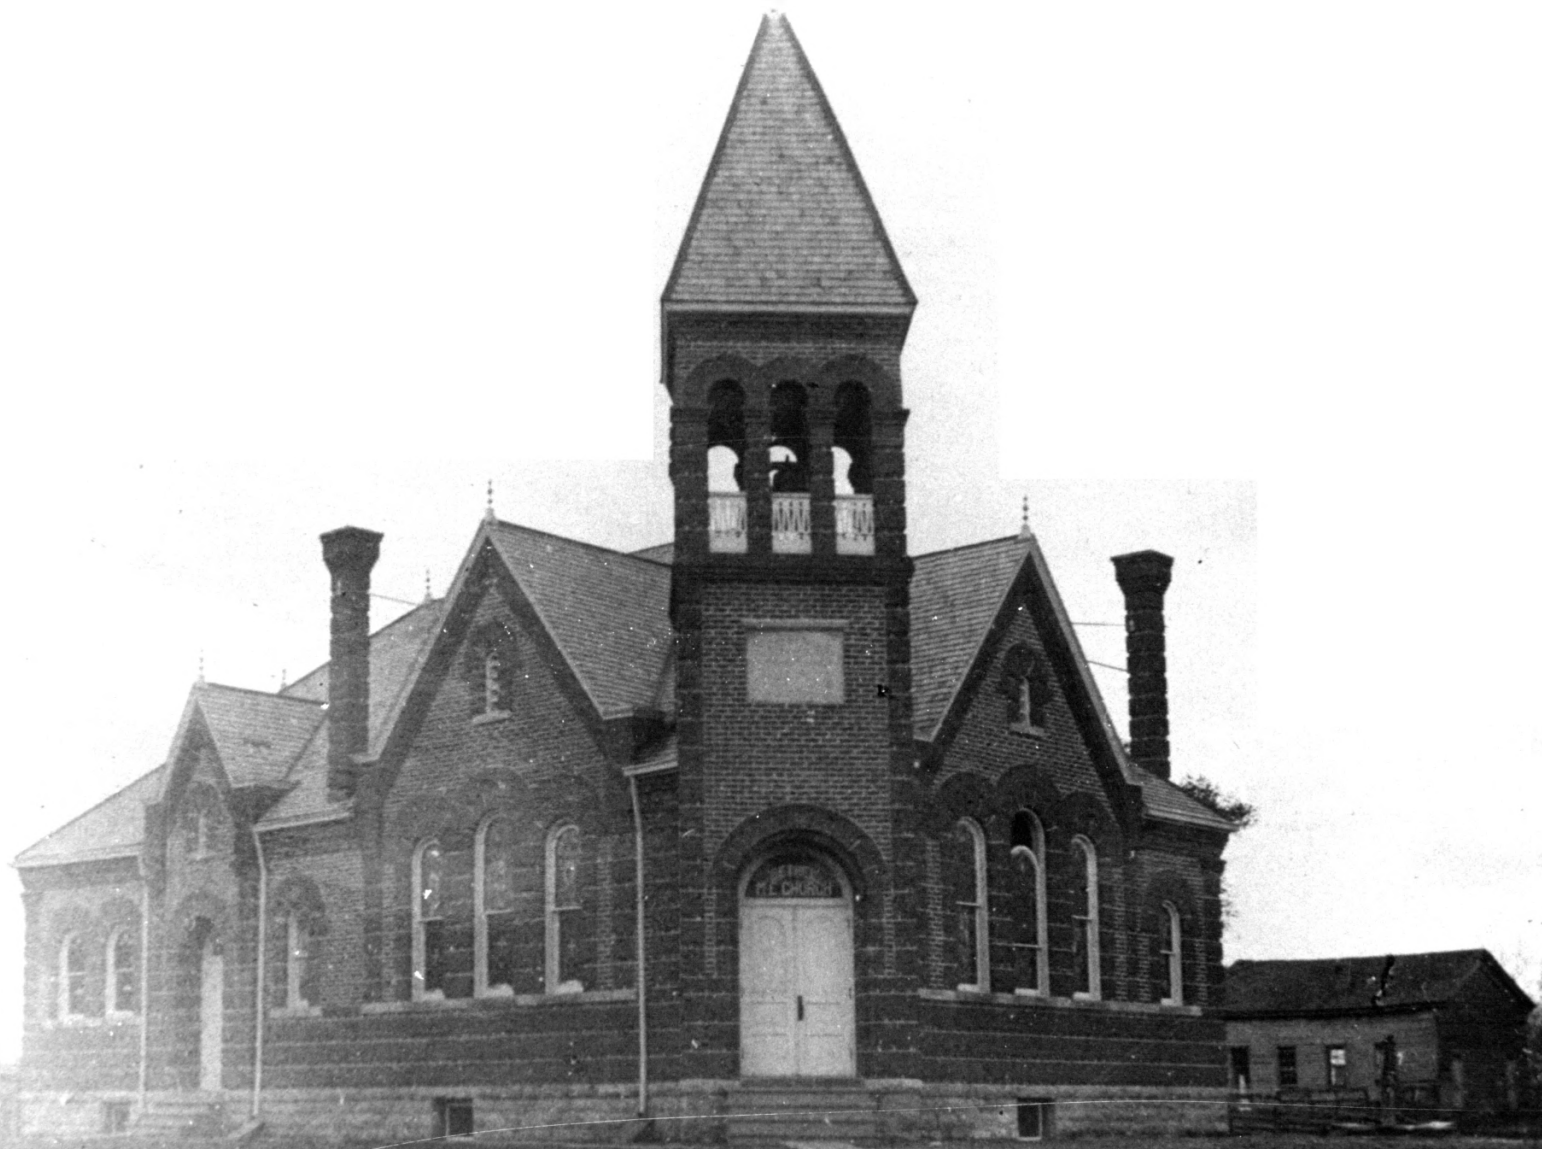

BETHEL CHURCH
WELLS COUNTY, INDIANA

Photographer: Craig Leonard

Date: August 1983

Negatives: 521 West Market Street
Bluffton, Indiana 46714

Photo 1

General view of the church from the North-
west.

BETHEL CHURCH
WELLS COUNTY, INDIANA

Photographer: Craig Leonard

Date: August 1983

Negatives: 521 West Market Street
Bluffton, Indiana 46714

Photo 2

General view of the church from the Northwest, taken May 8, 1901. Collection Trustees of Bethel Church.