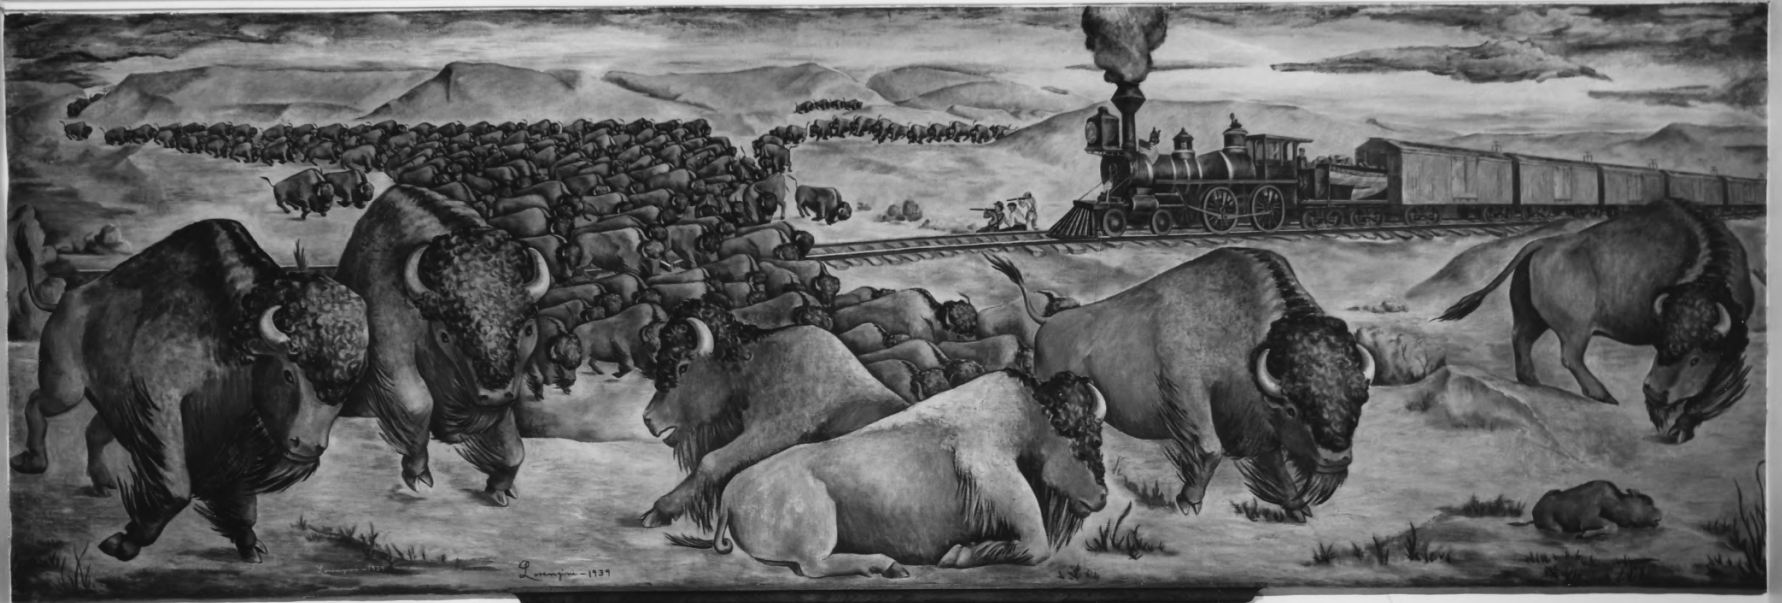

POSTMASTER

Packaging Pointers

PACKAGING	EXAMPLES	CONTAINER	CUSHIONING	CLOSING
Box Goods				
Crates				
Pallets				
Parapackages				
Fragile Items				
Shocking Contents				
High Density Items				
Assembled Loads				

FOR MORE DETAILS ON YOUR OWN BUSINESS CONTACT US AT 1-800-368-5878