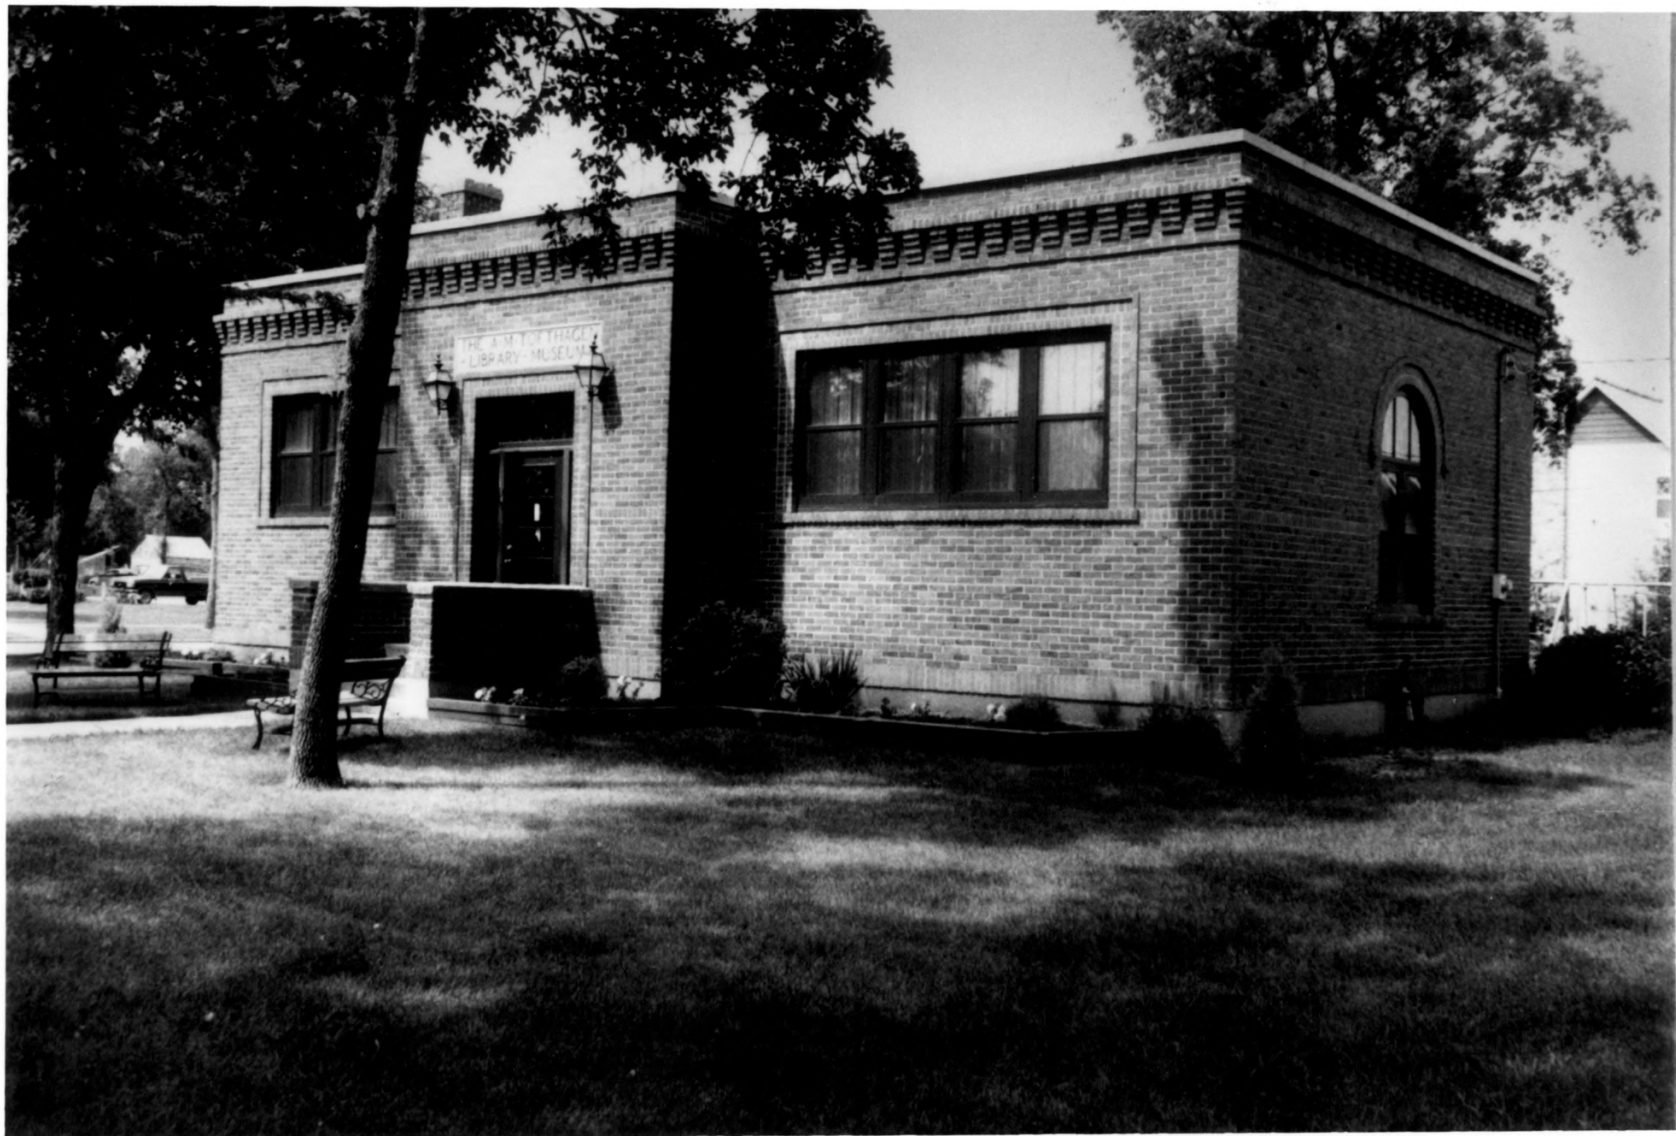

TOFTHAGEN MUSEUM LIBRARY

LAKOTA, NORTH DAKOTA

PHOTOGRAPH: FRANK SEBART

DATE: AUGUST 1990

NEGATIVE: STATE HISTORICAL SOCIETY OF ND

FACING NORTH

PHOTO #1

TOFTHAGEN MUSEUM LIBRARY

LAKOTA, NORTH DAKOTA

PHOTOGRAGHER: FRANK SEBART

DATE: AUGUST 1990

NEGATIVE: STATE HISTORICAL SOCIETY OF ND

FACING NE

PHOTO #2

TOFTHAGEN MUSEUM LIBRARY

LAKOTA, NORTH DAKOTA

PHOTOGRAPHER: FRANK SEBART

DATE: AUGUST 1990

NEGATIVE: STATE HISTORICAL SOCIETY OF ND

FACING NW

PHOTO #3

TOFTHAGEN MUSEUM LIBRARY

LAKOTA, NORTH DAKOTA

PHOTOGRAPHER: FRANK SEBART