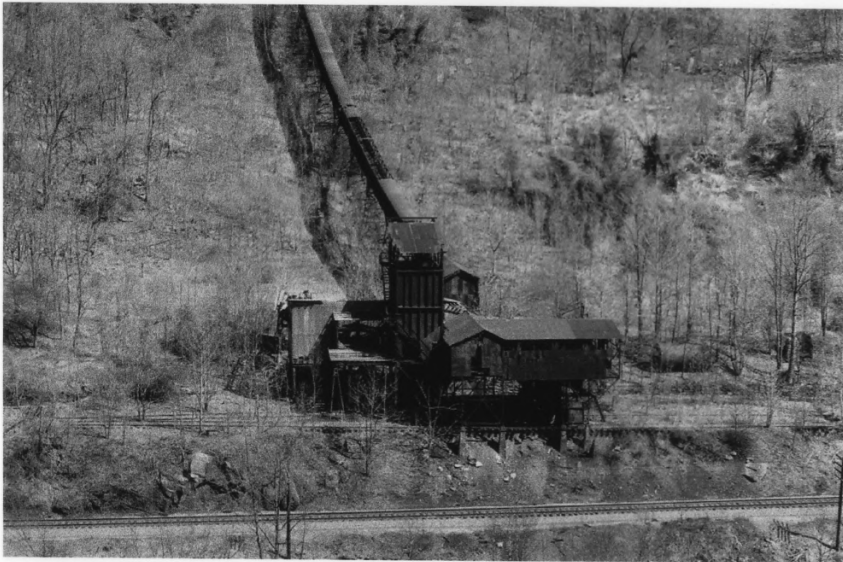

Nuttallburg circa 1926

Nuttallburg Tipple, ca. 1983 (NERI Archives)

Nuttallburg Tipple, ca. 1947 (NERI Archives)

5

Panoramic view of workers at mine opening, Dubree Mine No. 4 (name of Nuttallburg from 1928-1953). (NERI Archives)

Panorama detail showing substation and foreman's office.

Panorama detail showing headhouse in background. Notice extended beam that supports the roof. This was removed after the mine closed causing the roof to collapse at that corner (see modern photo #4).