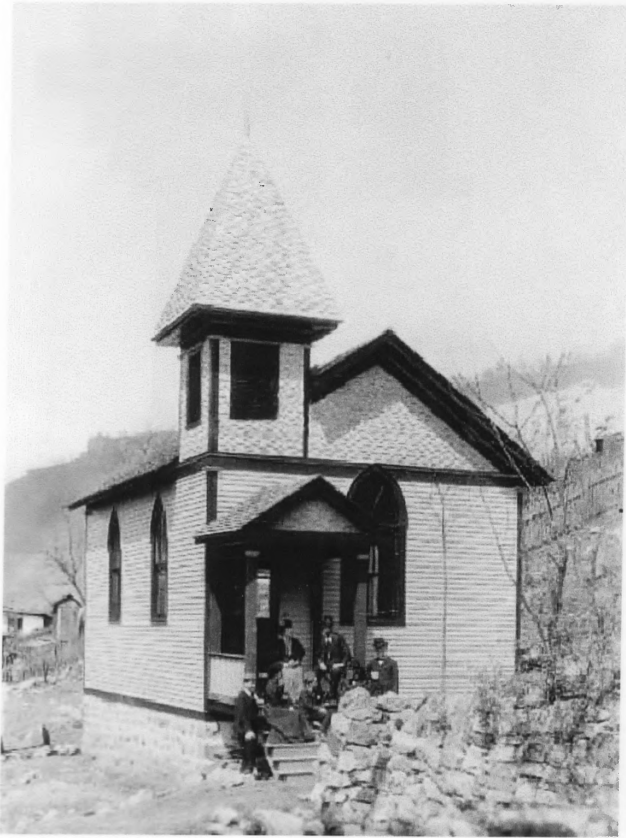

Stone Pylons, 2005 (NPS)

Original Nuttallburg tipple, wooden structure with tower in middle of frame. Banks of coke ovens lie perpendicular to the river. (NERI 315)

View of Nuttallburg from the Keeney's Creek Branchline, date unknown (West Virginia State Archives #CL08-0031)