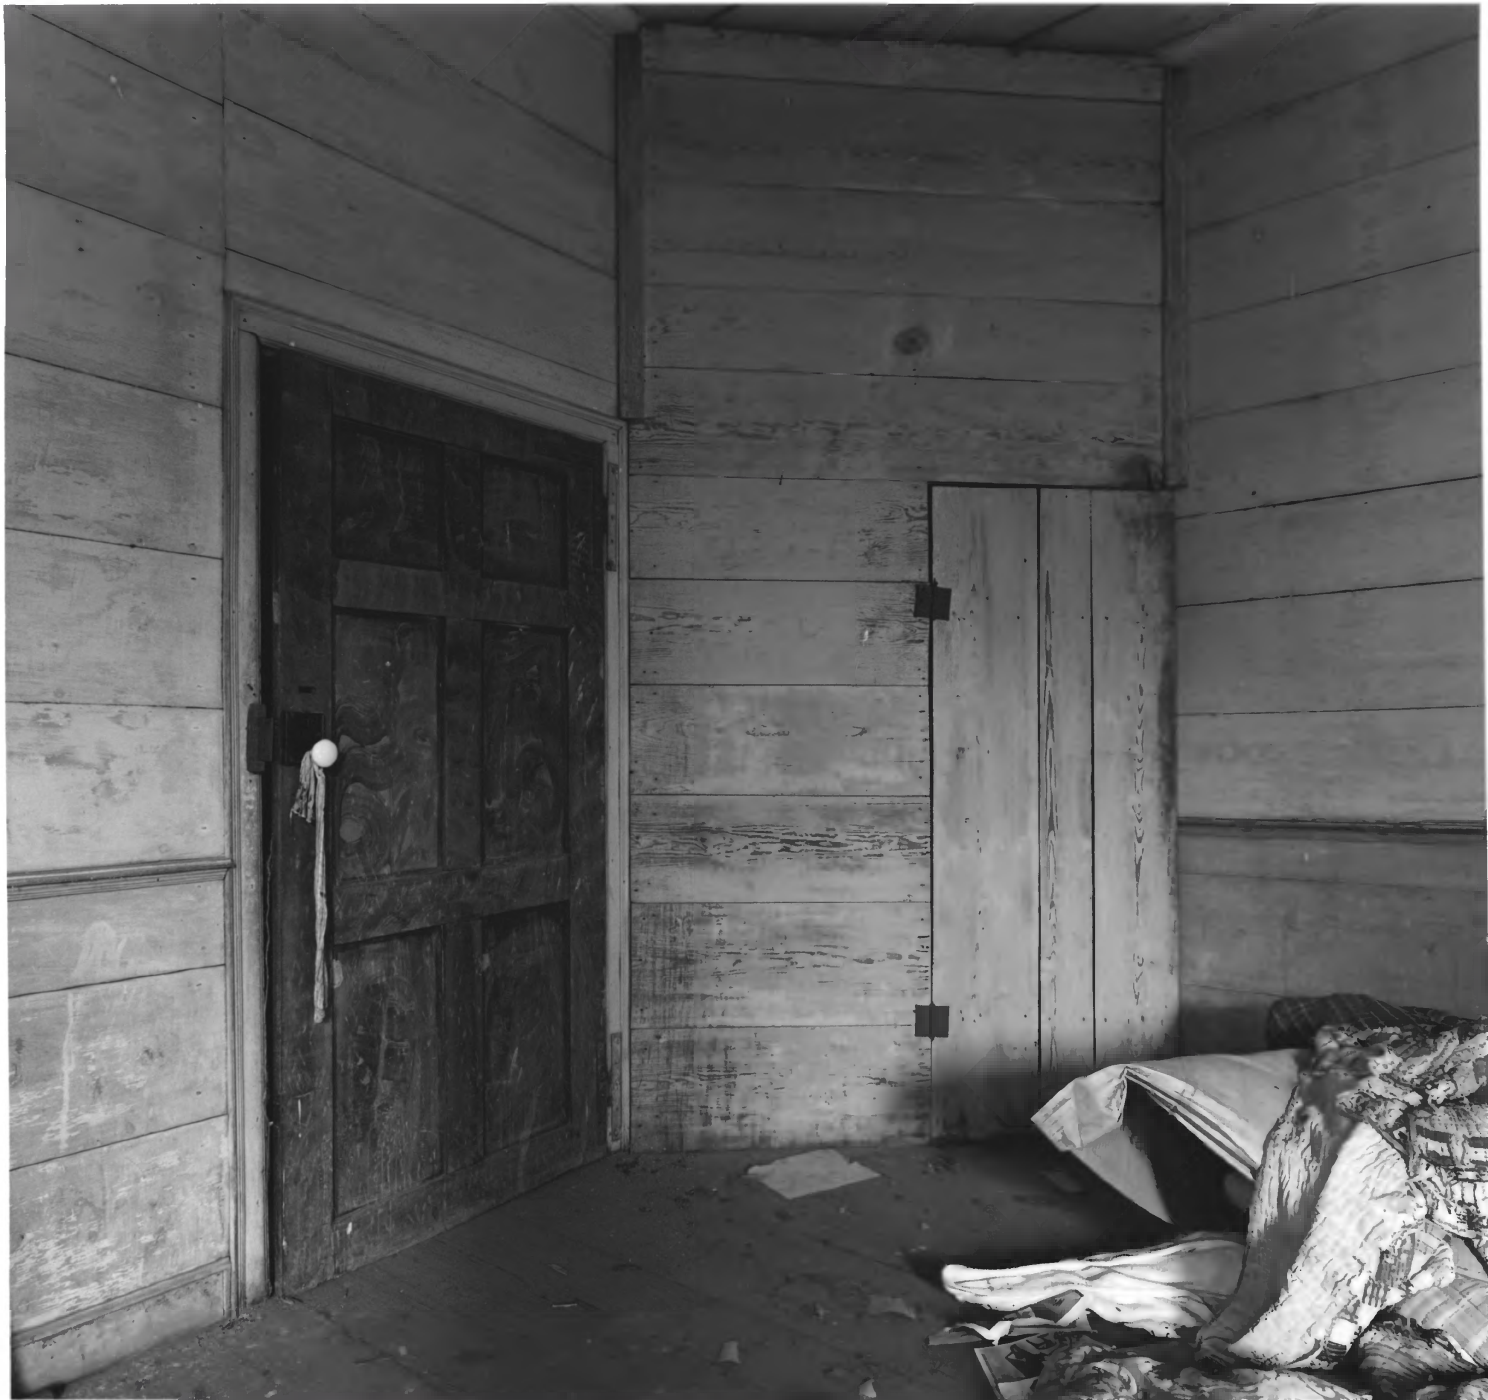

Photograph: South side of house showing  
addition, photographer facing north

DEC 6

1977

NOV 15 1977

#475

Crawford W. Long Childhood Home,  
Danielsville, Madison County, Georgia  
Photographer: David J. Kaminsky