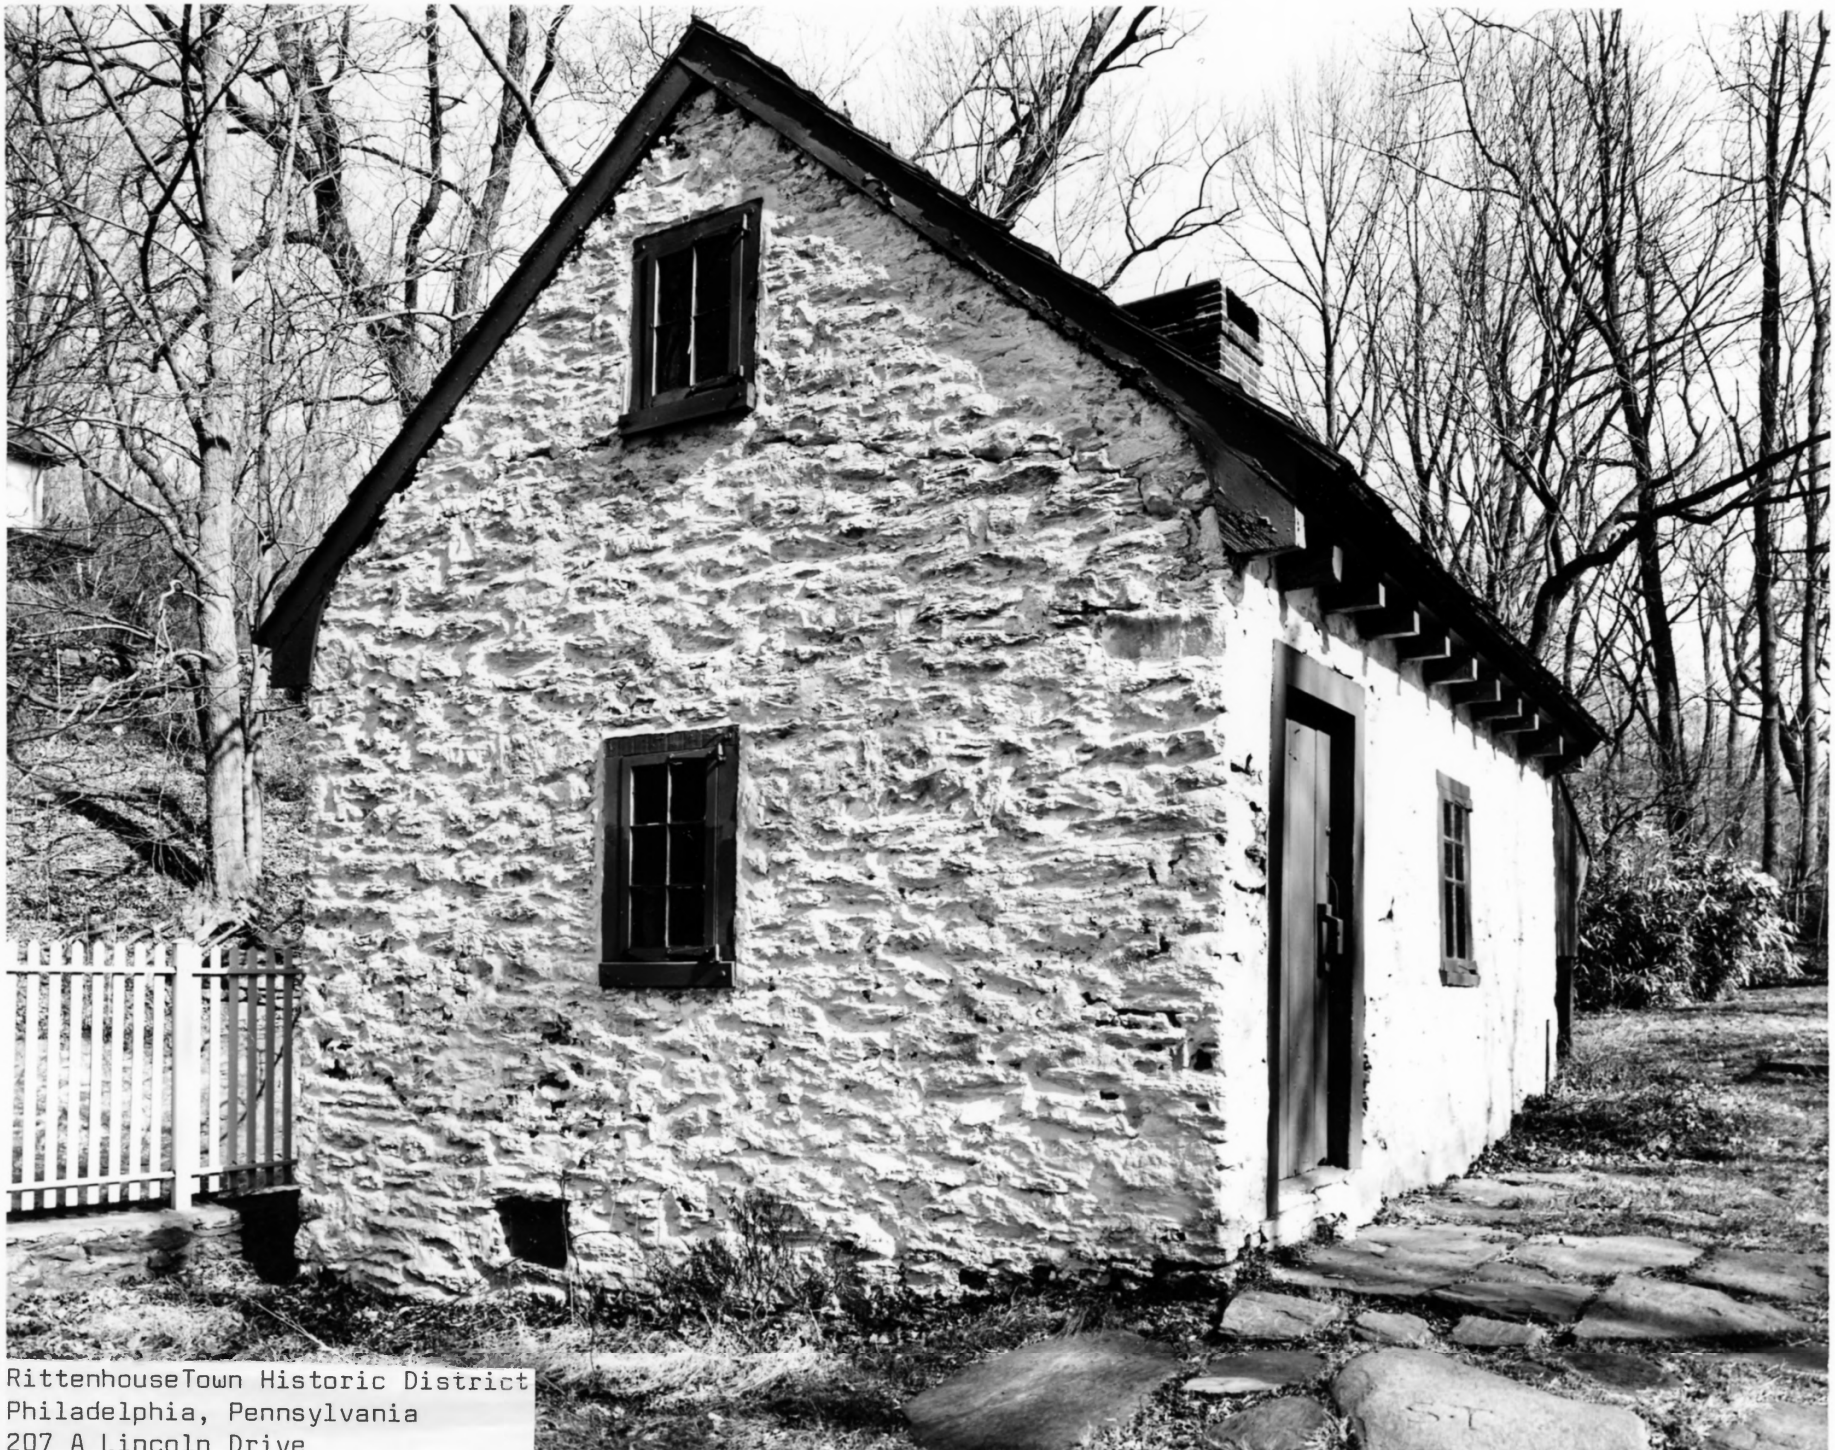

RittenhouseTown Historic District
Philadelphia, Pennsylvania
207 and 207 A Lincoln Drive, looking southeast
Photo by George Thomas, 2/90

RittenhouseTown Historic District
Philadelphia, Pennsylvania
207 A Lincoln Drive
Photo by George Thomas, 2/90

RittenhouseTown Historic District
Philadelphia, Pennsylvania
207 and 207 A Lincoln Drive, looking to West
Photo by George Thomas, 2/90

RittenhouseTown Historic District
Philadelphia, Pennsylvania

George Thomas

Feb. 1990

Clio Group, Inc.

207 Lincoln Drive

Looking Northwest

Photo #4

RittenhouseTown Historic District
Philadelphia, Pennsylvania
Hearth of 207 A Lincoln Drive
Photo by George Thomas, 2/90

Rittenhouse Town Historic District

Philadelphia, Pennsylvania

George Thomas

Feb. 1990

Clio Group, Inc.

Second Floor Window on South Elevation of 207 Lincoln Drive

Looking South

Photo #6

Rittenhouse Town Historic District