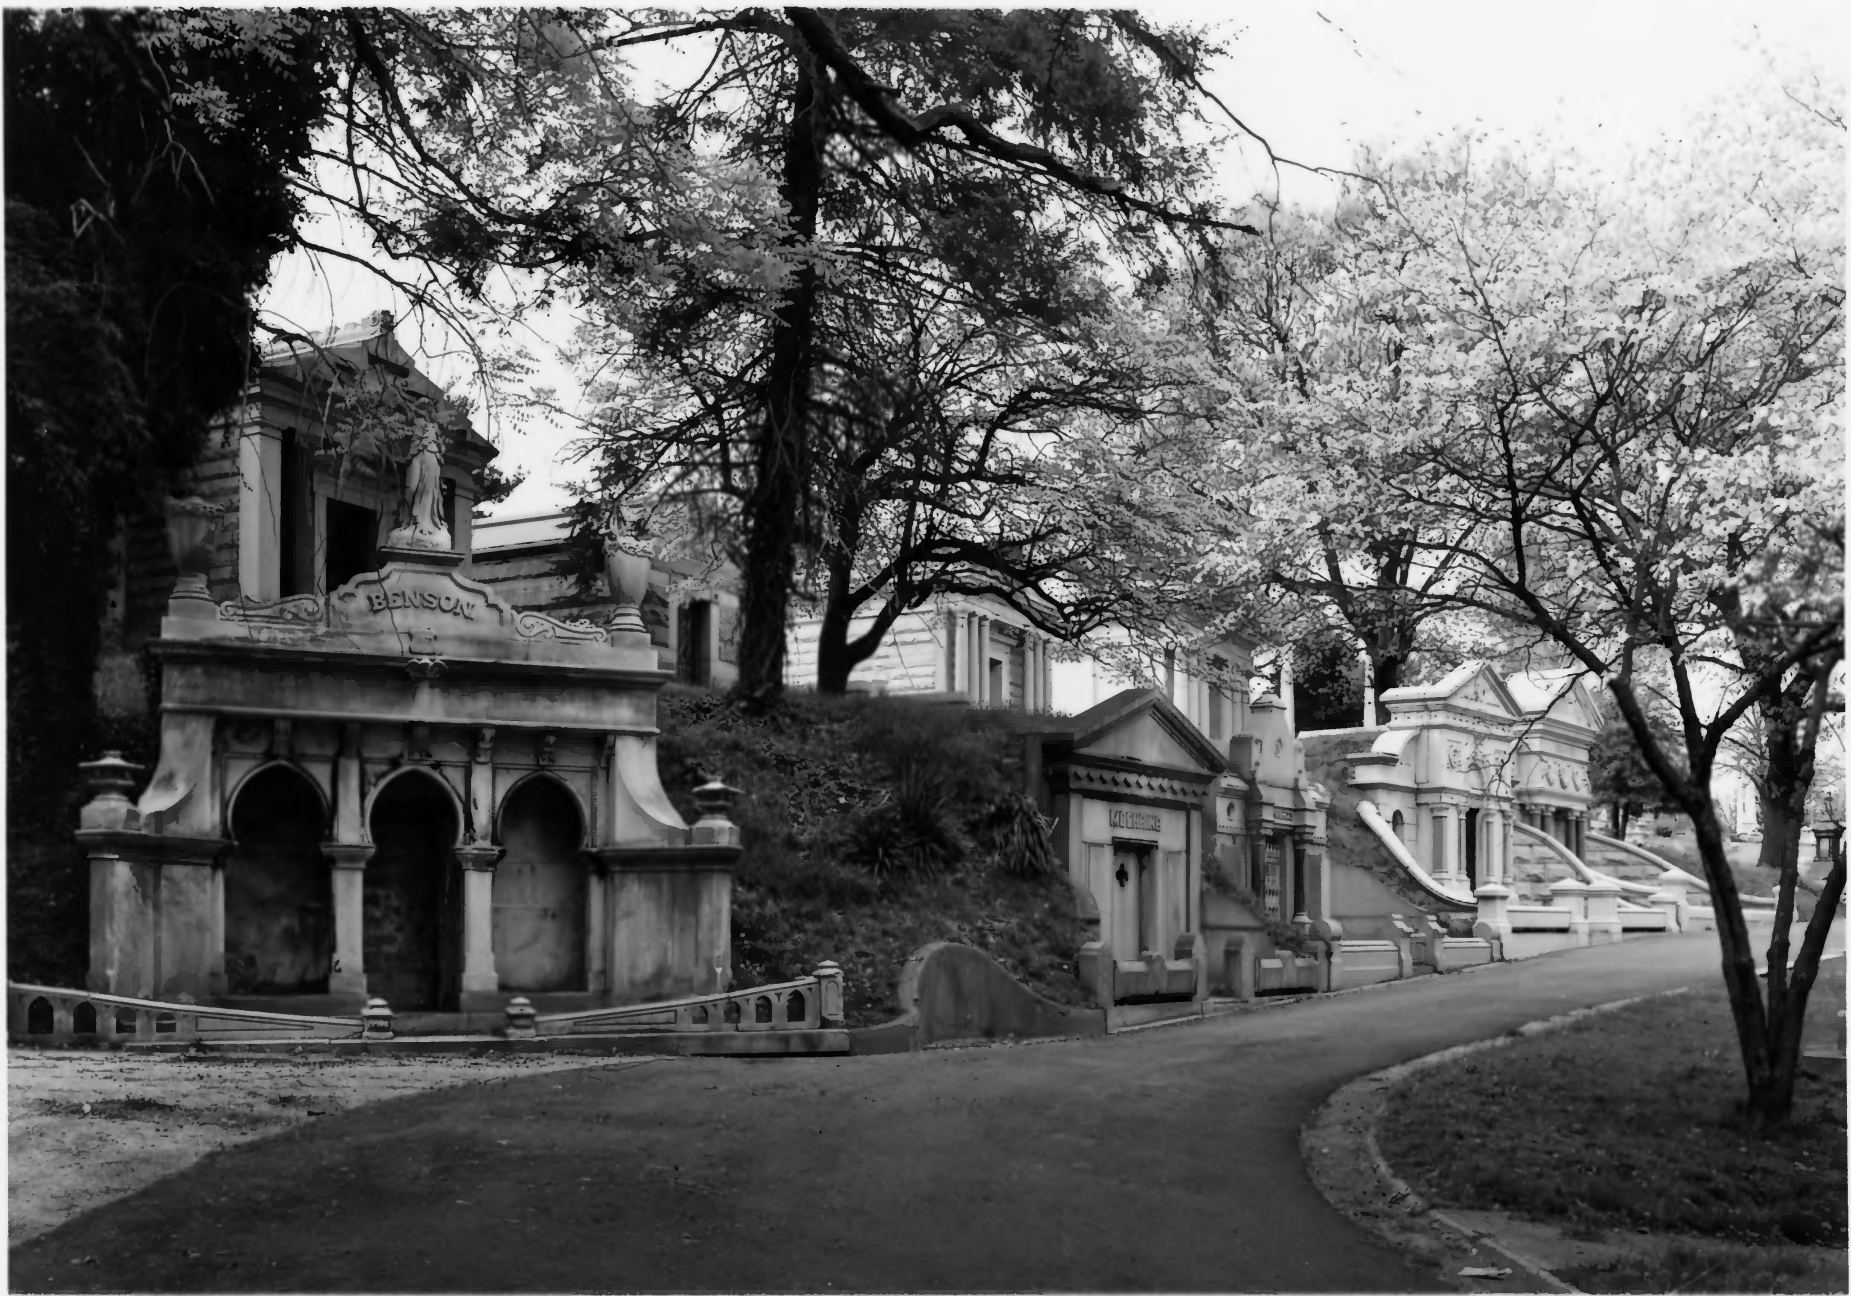

Fig. 25 Laurel Hill Cemetery
Philadelphia, Pennsylvania
Detail of William Warner monument,
1997 (J. Boucher)

Fig. 26 Laurel Hill Cemetery
Philadelphia, Pennsylvania
View of "Millionaires' Row," Section K, from
southeast, 1997 (J. Boucher)