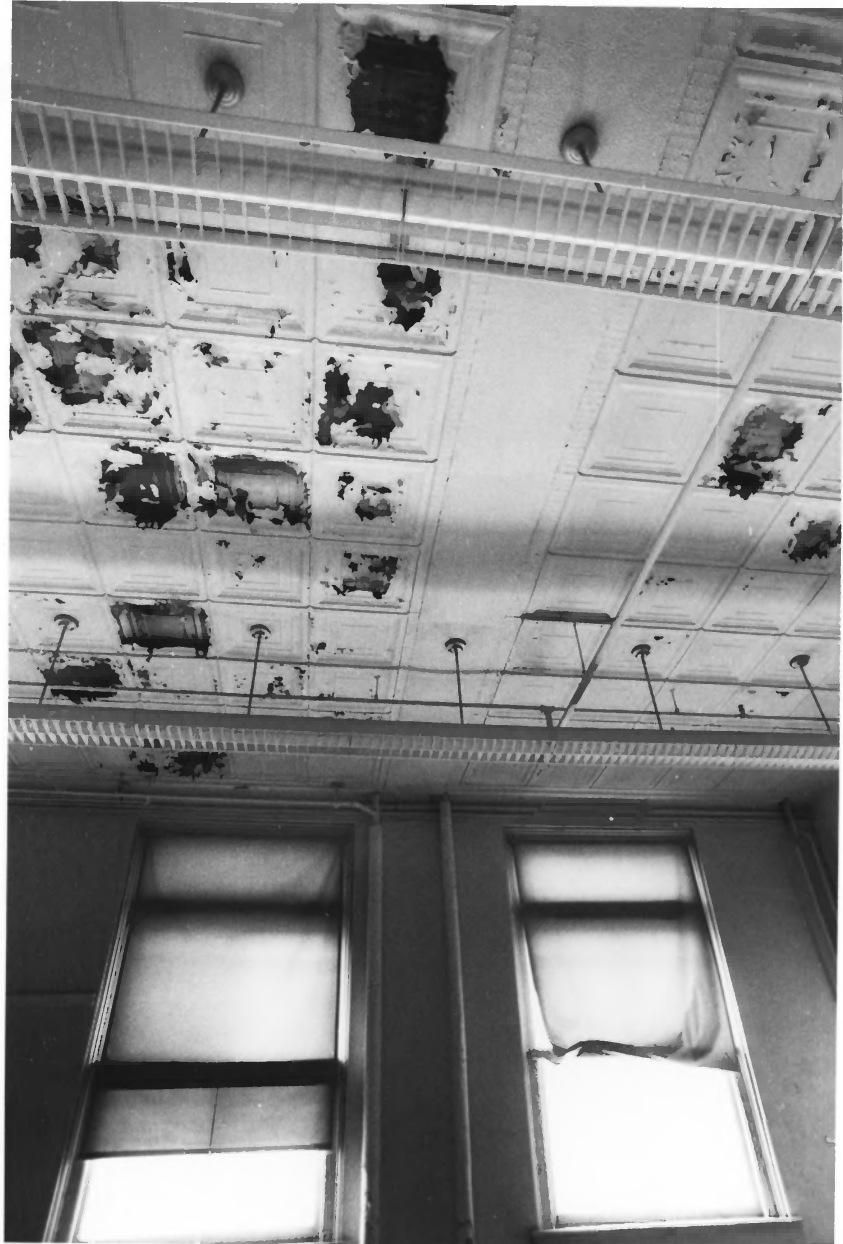

Classroom Entrance Door with  
Transom

GOMPERS SCHOOL

BALTIMORE CITY, MD

Photo David S. Shull A.I.A.

December, 1984

Metal Ceiling Detail

GOMPERS SCHOOL

BALTIMORE CITY, MD