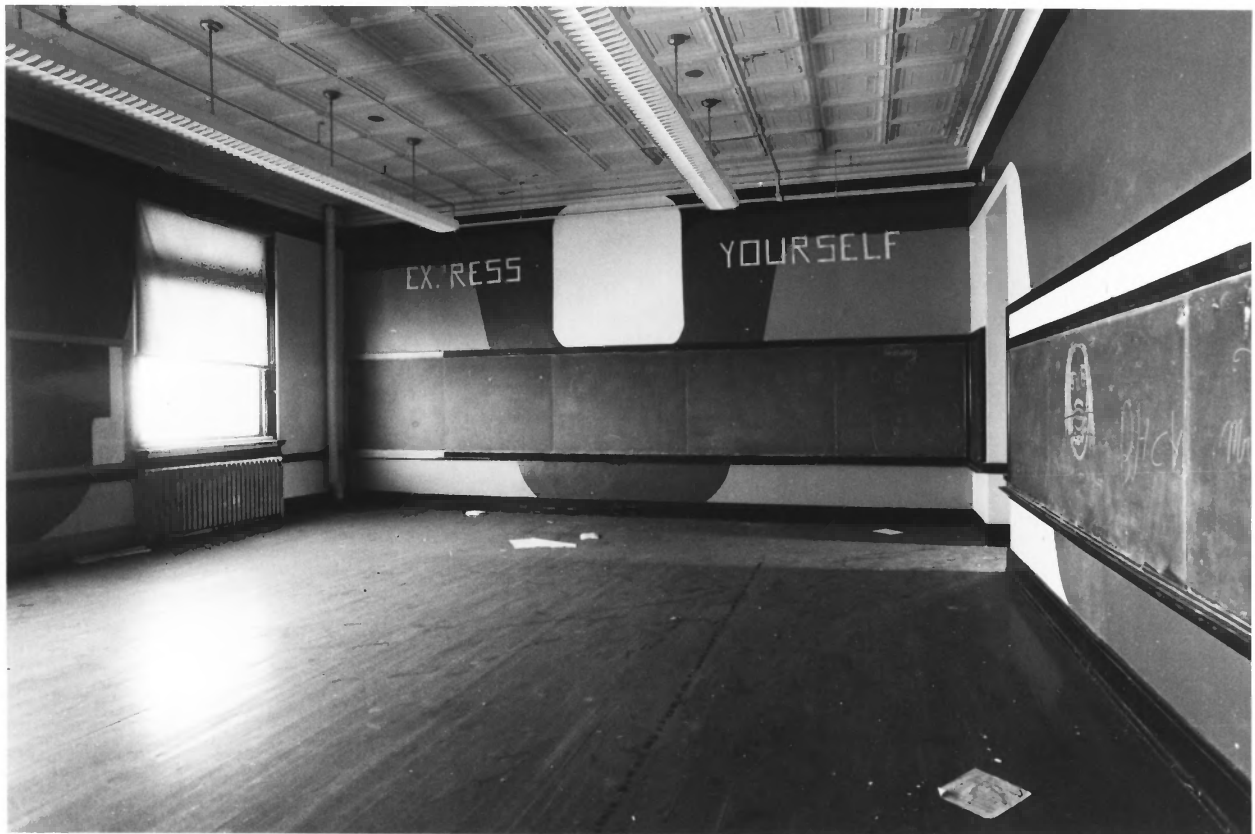

EX.RESS

YOURSELF

Hick m