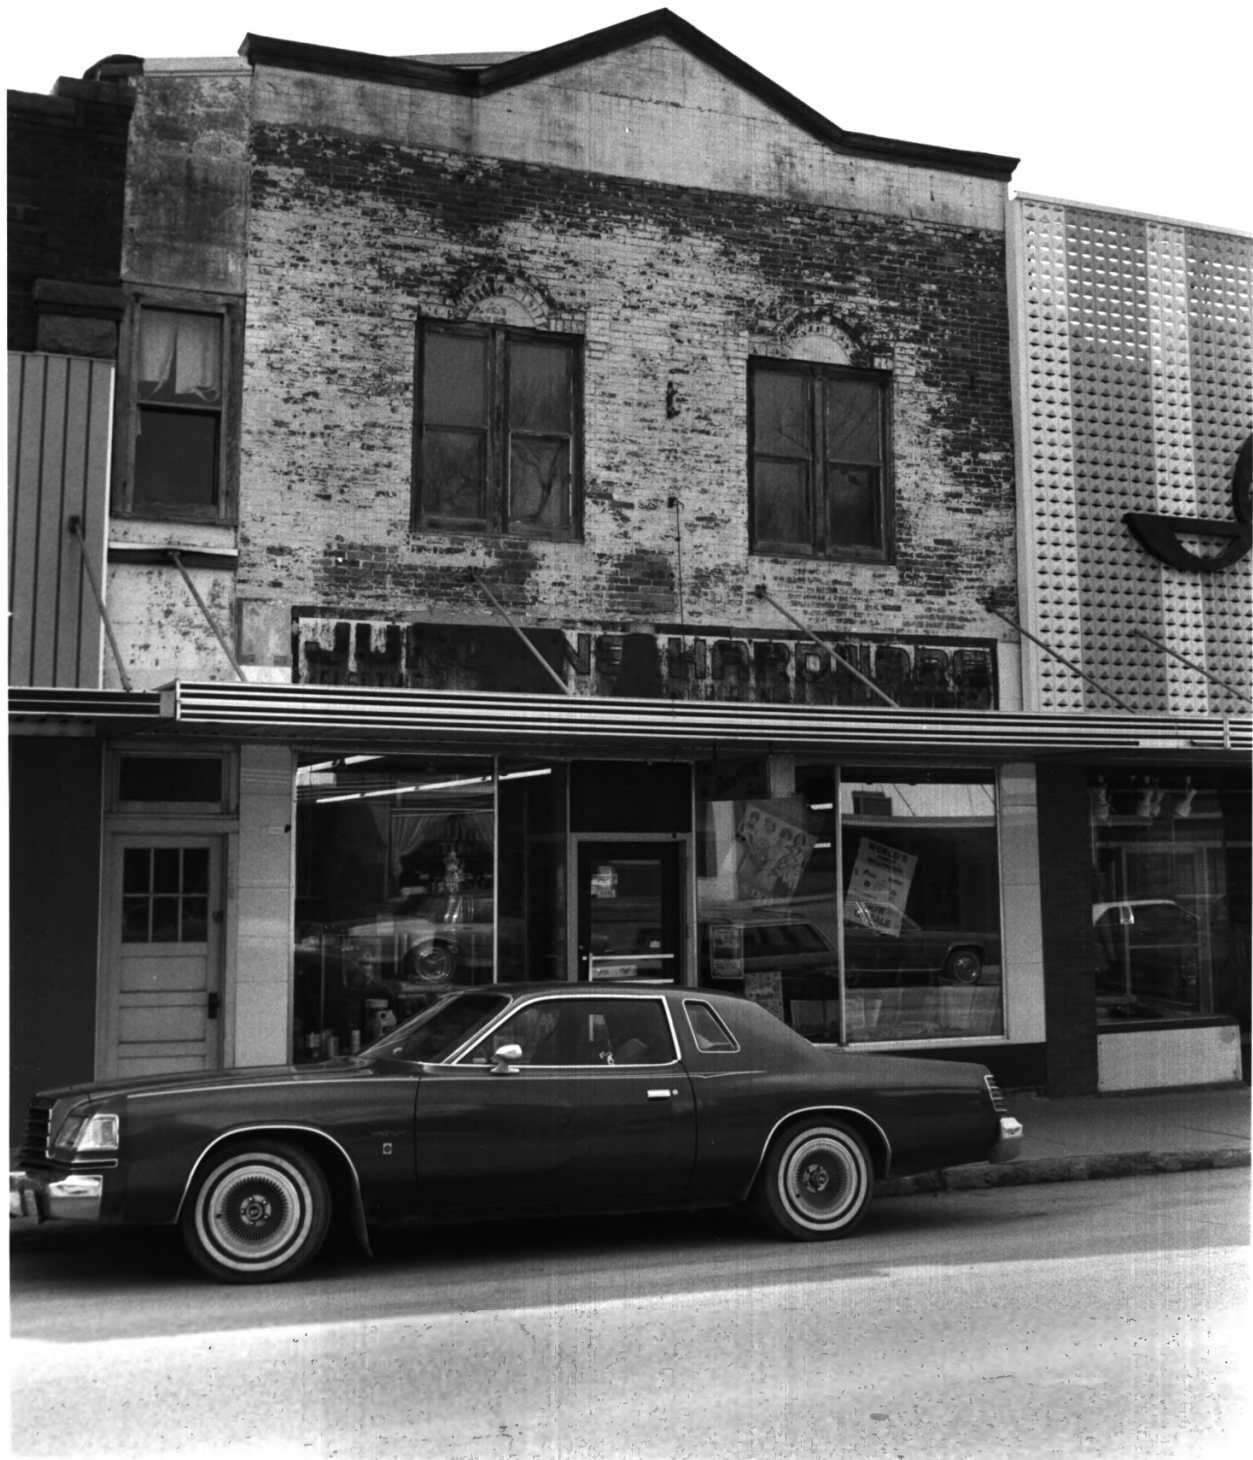

Susan Granger

1984

Minnesota Historical Society, 690

Cedar St., St. Paul, MN 55101

Looking west

06807/6A

Ortonville Commercial Historic
District

(Pioneer Meat Market #5)