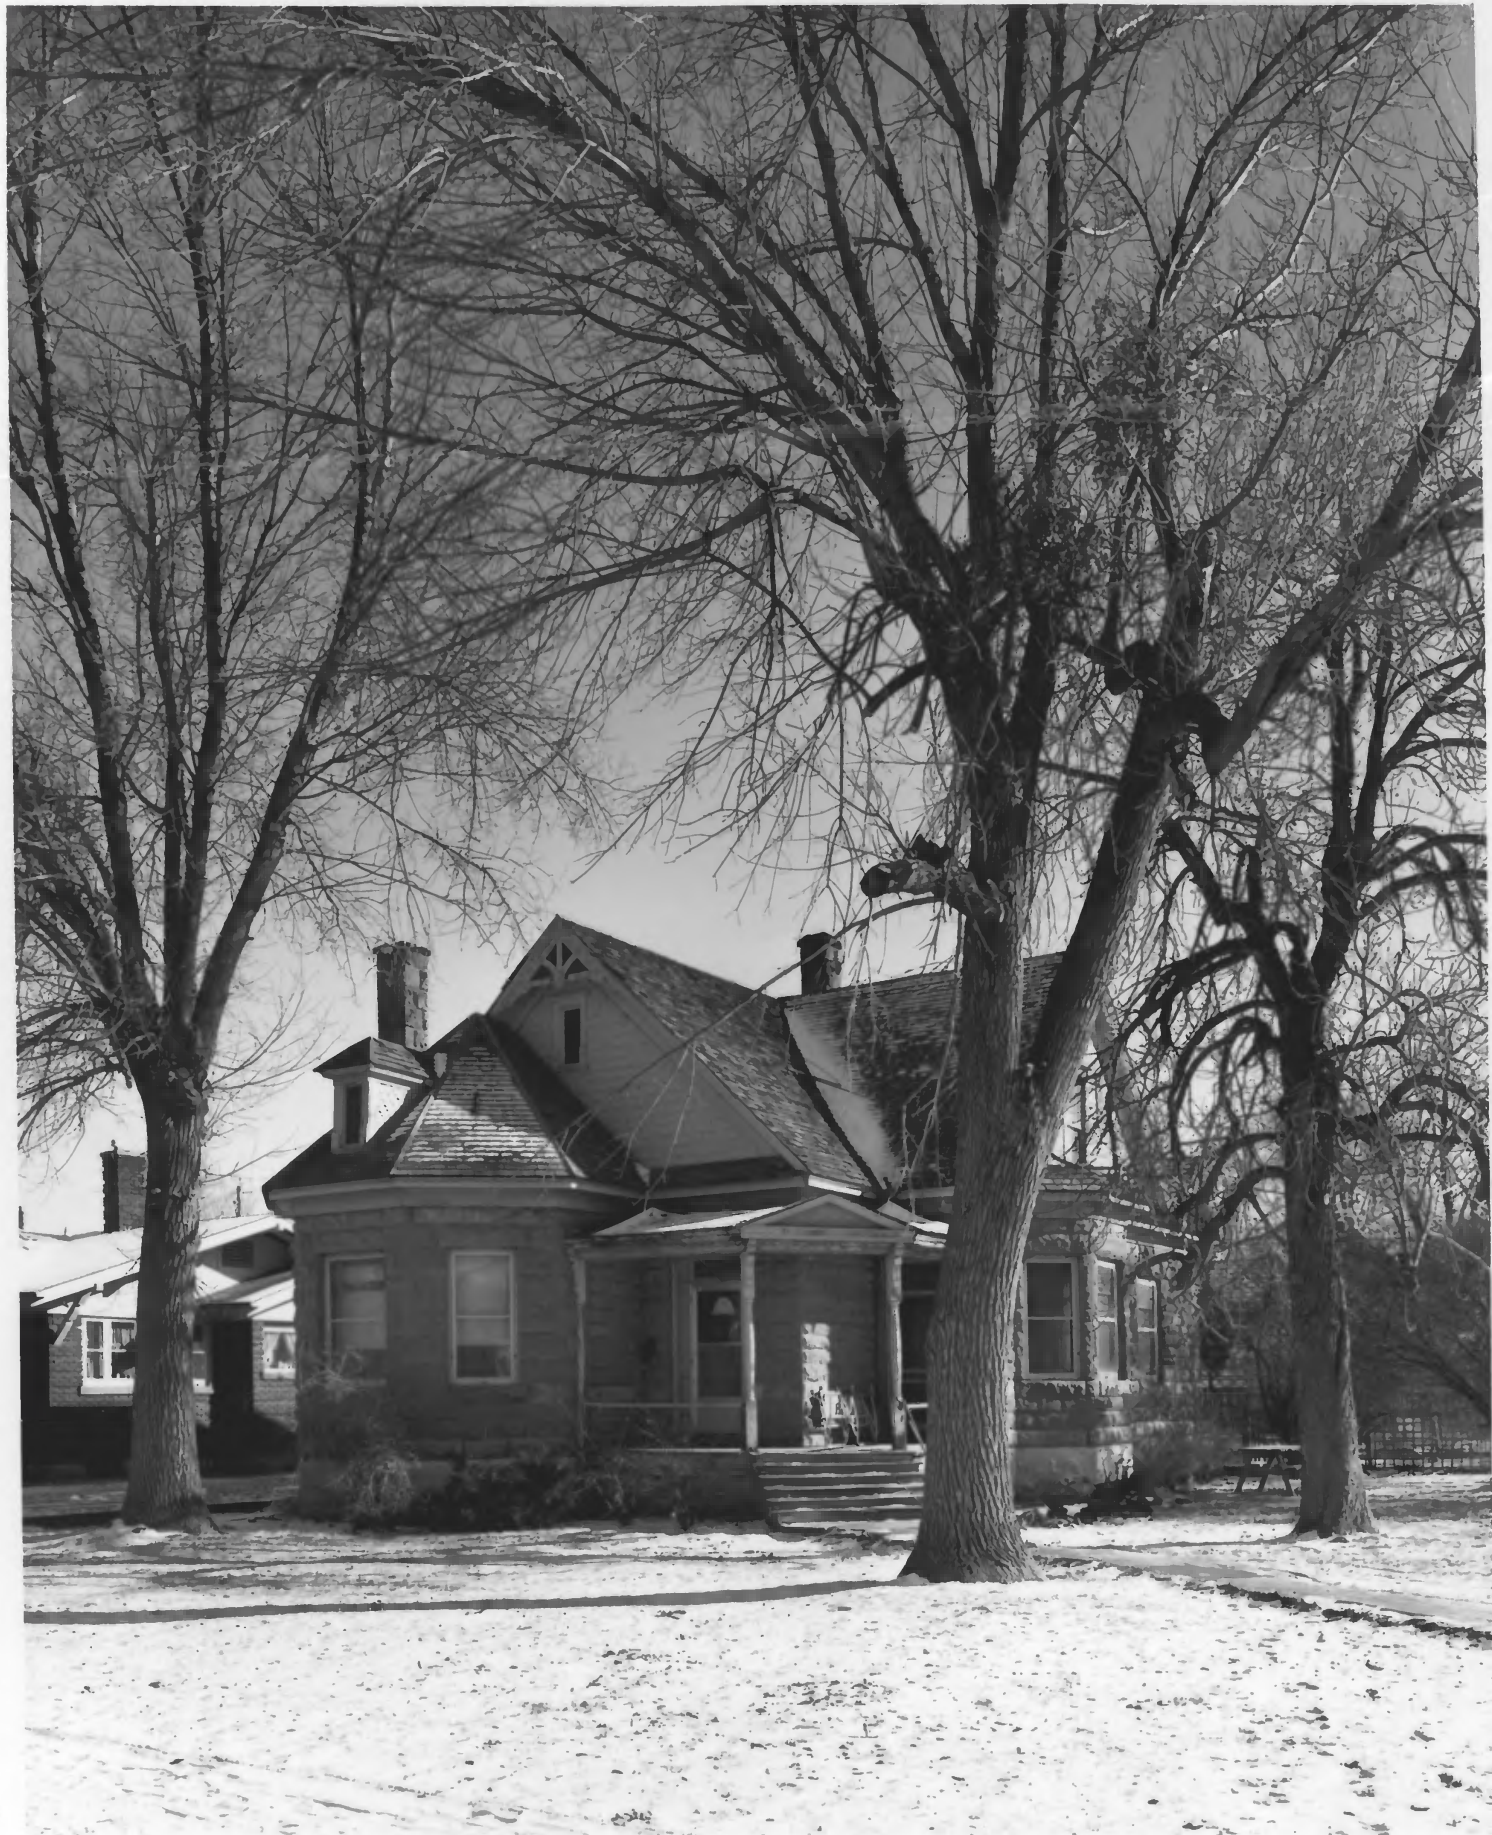

AUG 29 1979

North Shilling Historic District
(#1 - Behle residence)

Blackfoot, Idaho

Bingham County

Photographer: Duane Garrett

December, 1978

JUL 10 1979

Negative on file at: Idaho
State Historical Society
Boise, Idaho

View from east

#1

AUG 29 1979

North Shilling Historic District
#2-4 Millick bungalow in foreground)
Blackfoot, Idaho

Photographer: Duane Garrett

*Bingham
County*

December 1978

Negative on file at: Idaho State
Historical Society
Boise, Idaho

View from southwest

2

JUL 10 1979

AUG 29 1979

North Shilling Historic District
(#6 - Younie residence)
Blackfoot, Idaho

Photographer: Duane Garrett
December, 1978

*Bingham
Co.*

Negative on file at: Idaho
State Historical Society
Boise, Idaho

#3

View from southeast

JUL 10 1979

AUG 29 1979

North Shilling Historic District
(#10 - Millick house)
Blackfoot, Idaho

*Bingham
County*

Photographer: Duane Garrett
December, 1978

#4