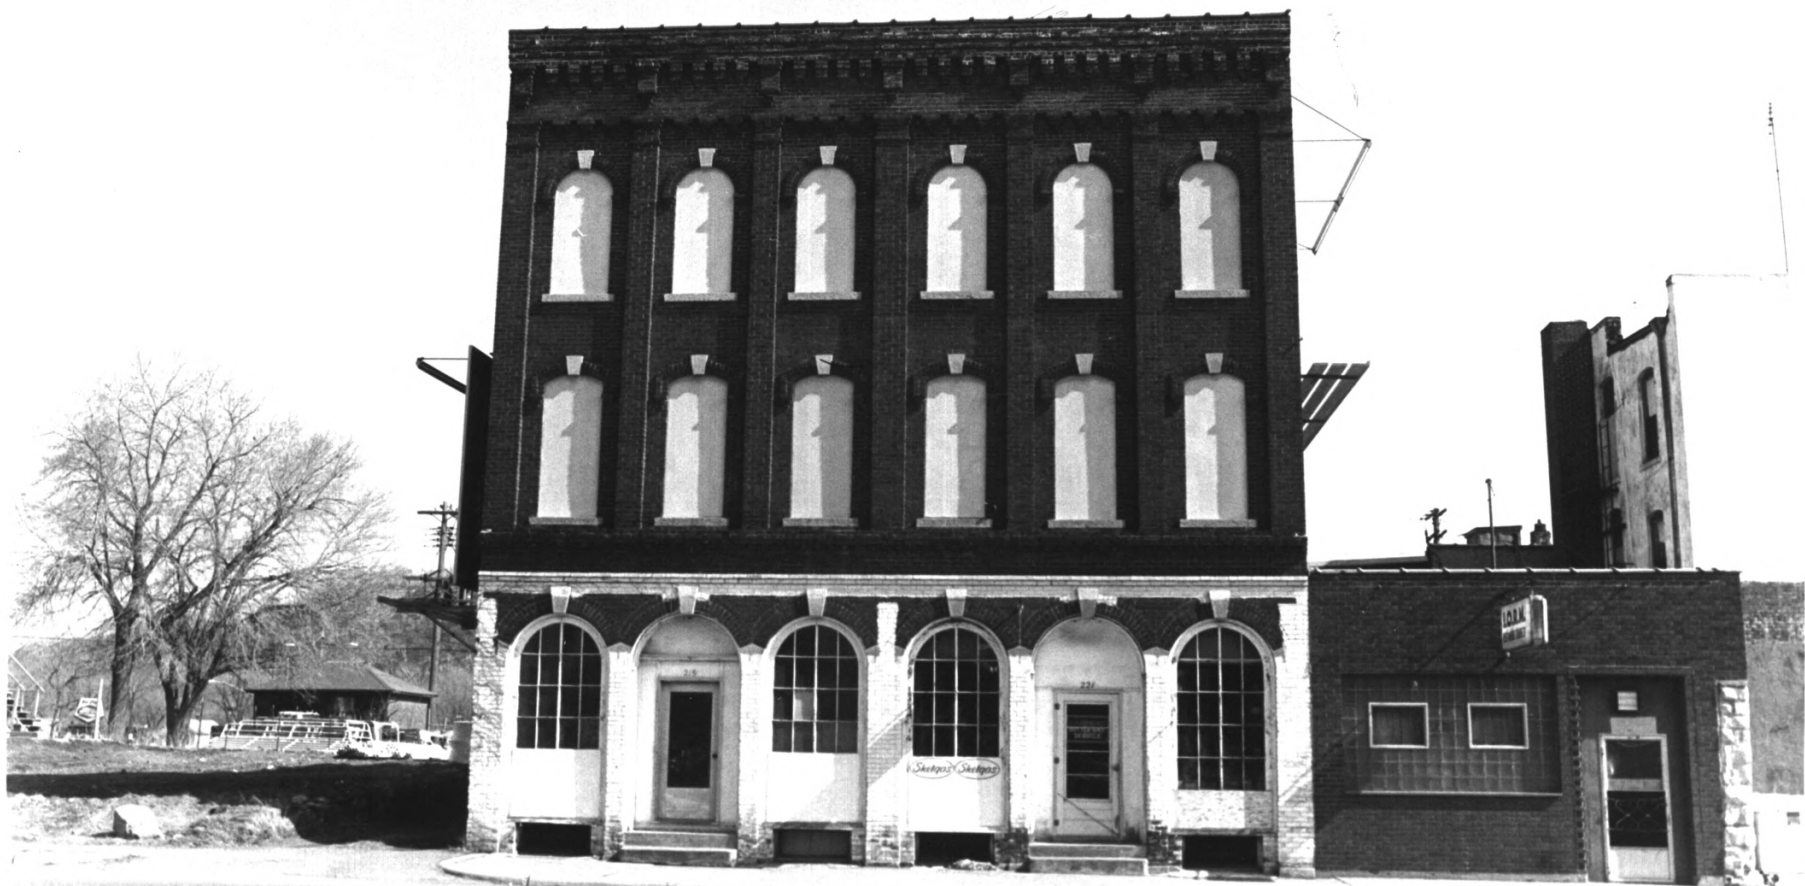

219

221

HARTMAN
BOTTLE GAS
SERVICE

Skelgas Skelgas

Kappel Wagon Works

Detail, street facade

Red Wing, Minnesota

Britta Bloomberg

April, 1979

Minnesota Historical Society

690 Cedar Street, St. Paul, MN

North elevation

02897/9

OCT 2 1979

Goodhue County, Minnesota

#103

NOV 4 1979

MINNESOTA HISTORICAL SOCIETY

Kappel Wagon Works
Red Wing, Minnesota
Britta Bloomberg
April, 1979

Minnesota Historical Society
690 Cedar St., St. Paul, MN
North elevation

02897/7

OCT 2 1979

NOV 14 1979
DOE