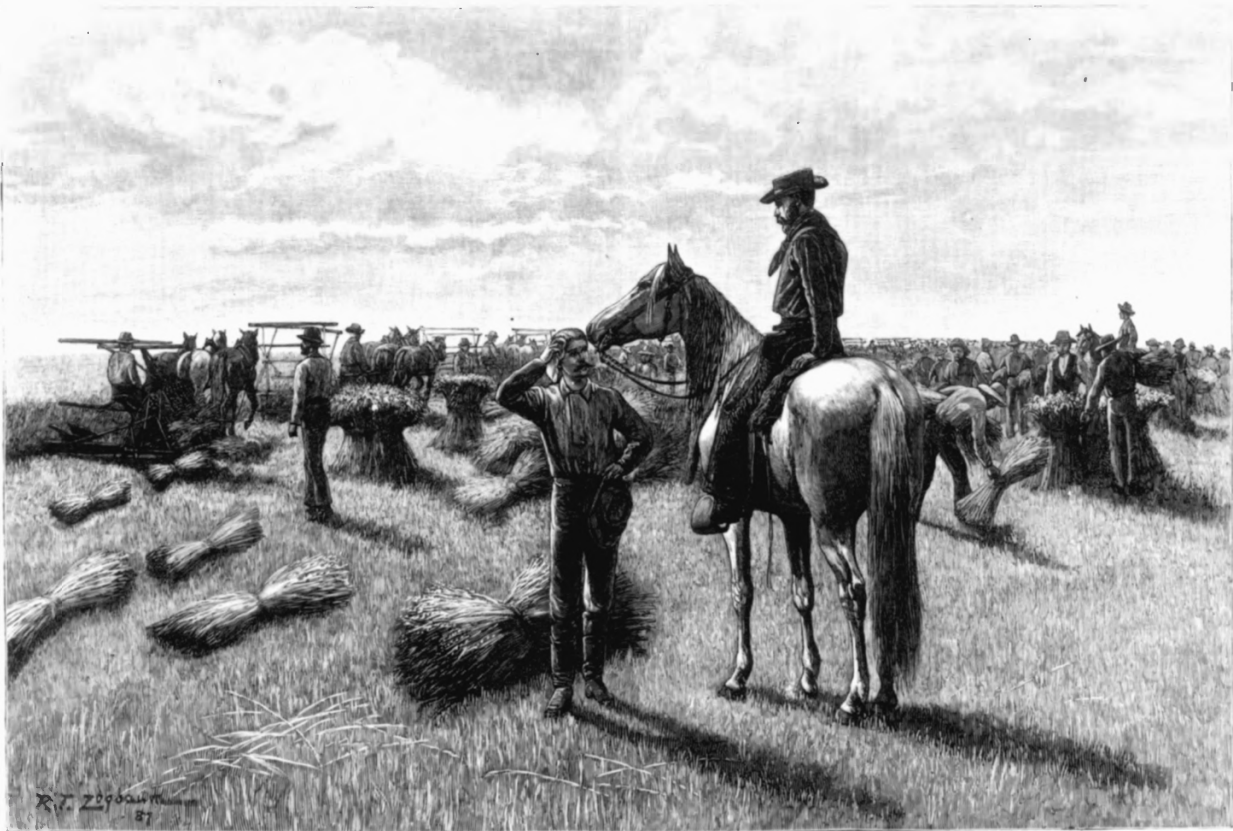

NOTICE

This material may be protected by Copyright law
(Title 17 of United States Code)

“Harvest hands on their way to the wheat fields of the Northwest.”, ca. 1890.

Drawn by W. A. Rogers for *Harper's Weekly*,
December 13, 1890. Page 973.

Harvesting wheat in Dakota, 1887.
From: *Harper's Weekly*, July 30, 1887, page 541.
MHS Locator #SA4.52/p53. Negative #56262

From the collections of the
MINNESOTA HISTORICAL SOCIETY

Do not reproduce without written permission.