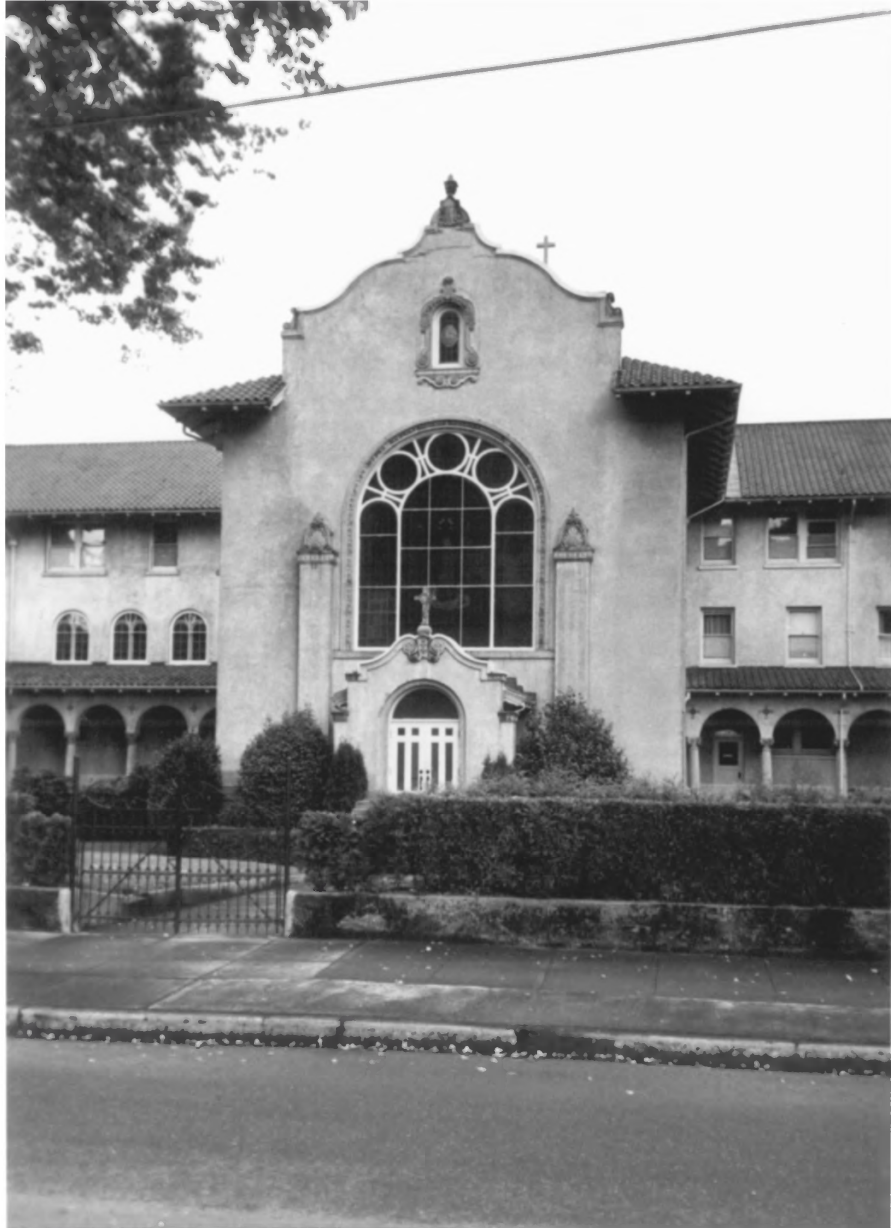

Monastery of the Precious Blood

]208 S.E. 76th

Portland, Multnomah Co., Oregon

View from the Northwest

]983 photo

Heritage Investments

813 SW Alder, Suite 800, Portland, OR

1 of 18

Monastery of the Precious Blood

]208 S.E. 76th

Portland, Multnomah Co., Oregon

View from the Northwest

1983 Photo

Heritage Investments

813 S.W. Alder, Suite 800, Portland, OR

Monastery of the Precious Blood

]208 S.E. 76th

Portland, Multnomah Co., Oregon

West Elevation of the Chapel

]983 Photo

Heritage Investments

8]3 S.W. Alder, Suite 800, Portland, OR

3 of 18

Monastery of the Precious Blood

1208 S.E. 76th

Portland, Multnomah Co., Oregon

Northwest Corner of Building

]983 Photo

Heritage Investments, Inc.

813 S.W. Alder, Suite 800, Portland, OR

Monastery of the Precious Blood

]208 S.E. 76th