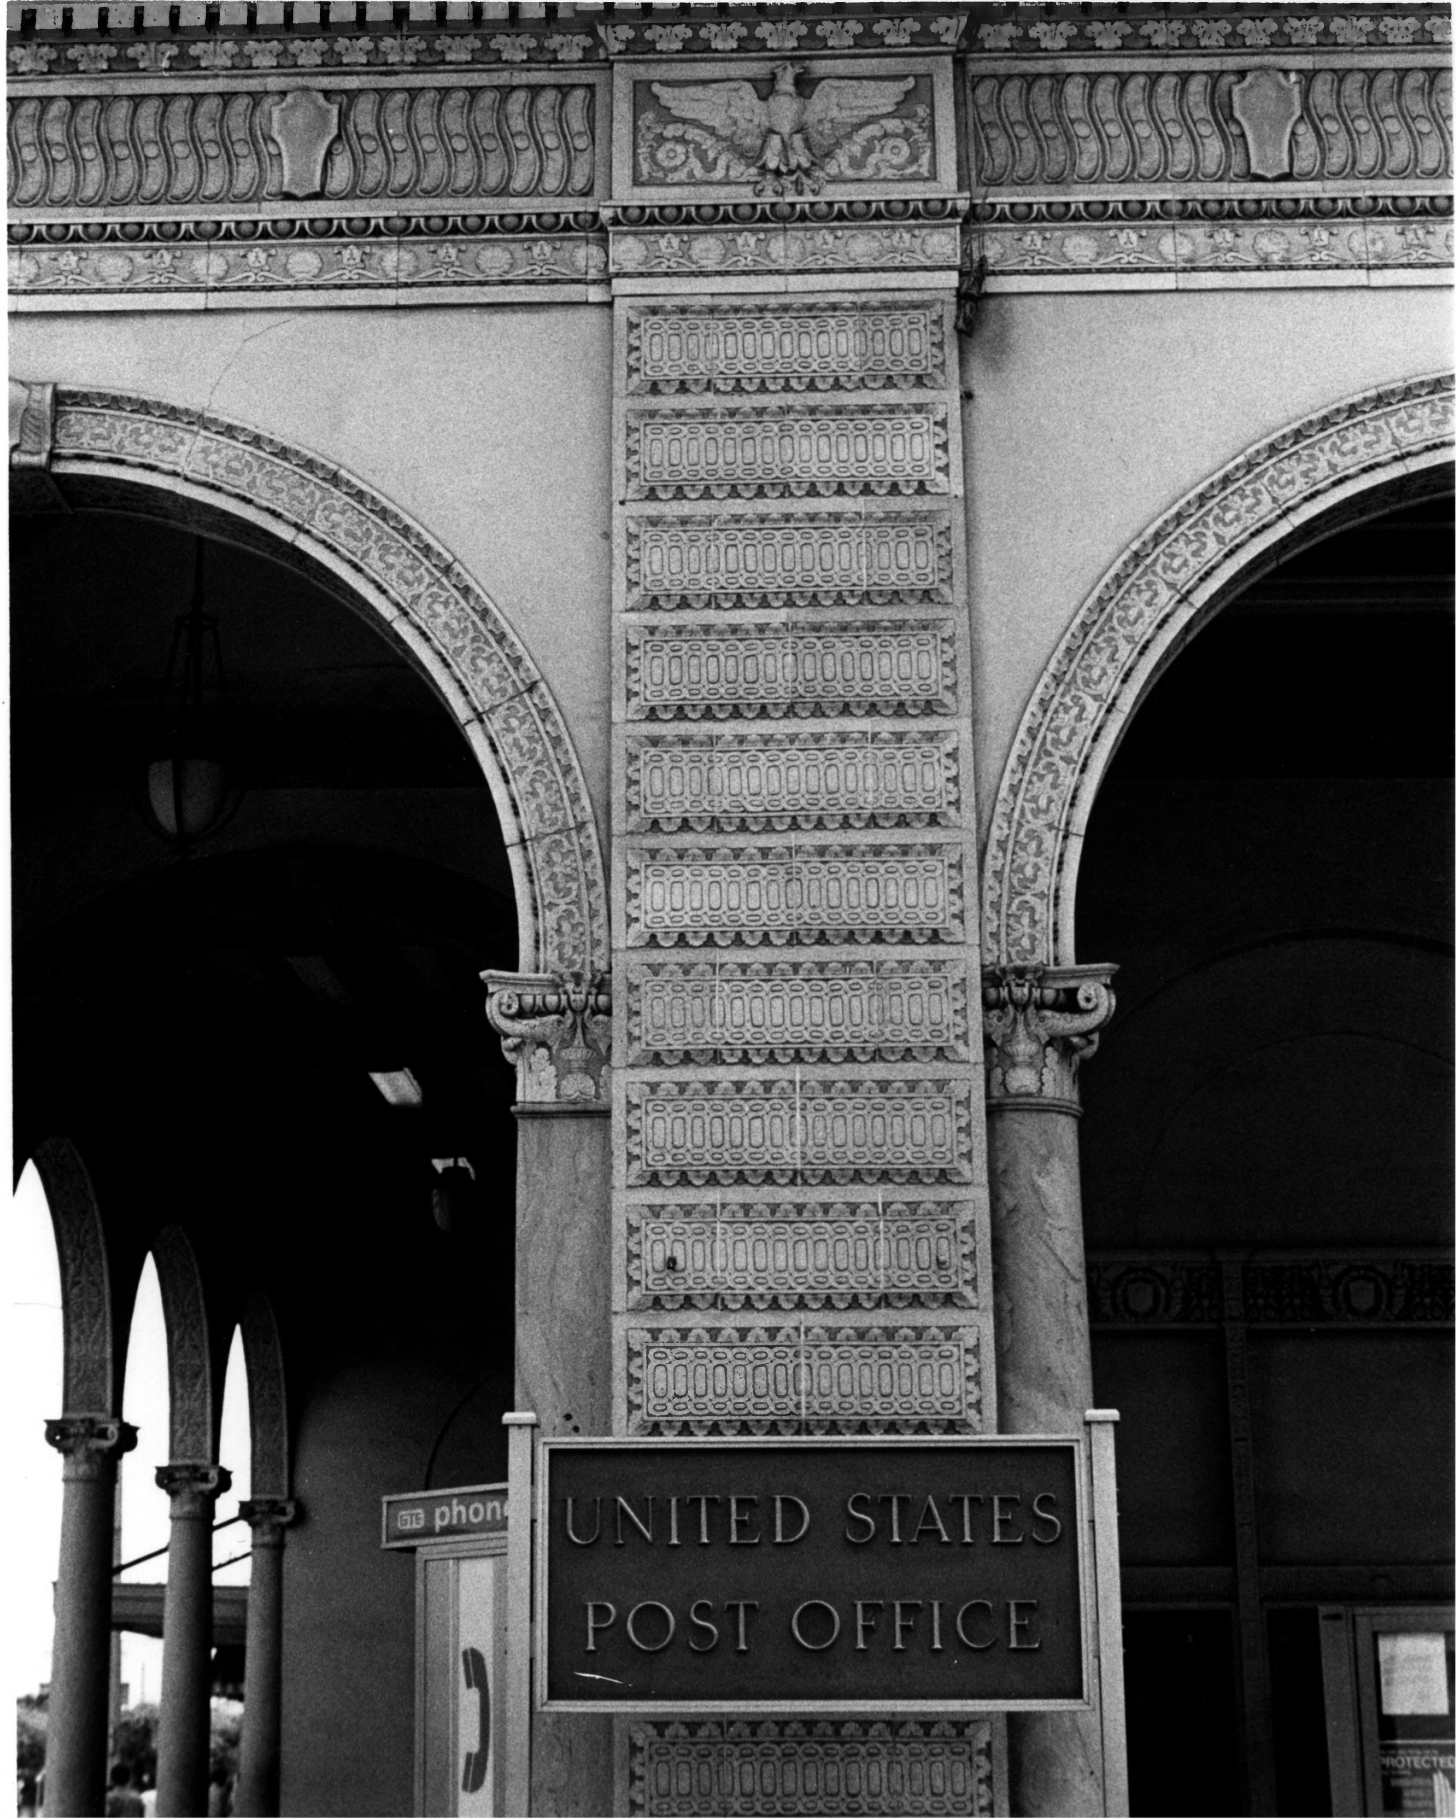

phone

UNITED STATES
POST OFFICE

PROTECTED