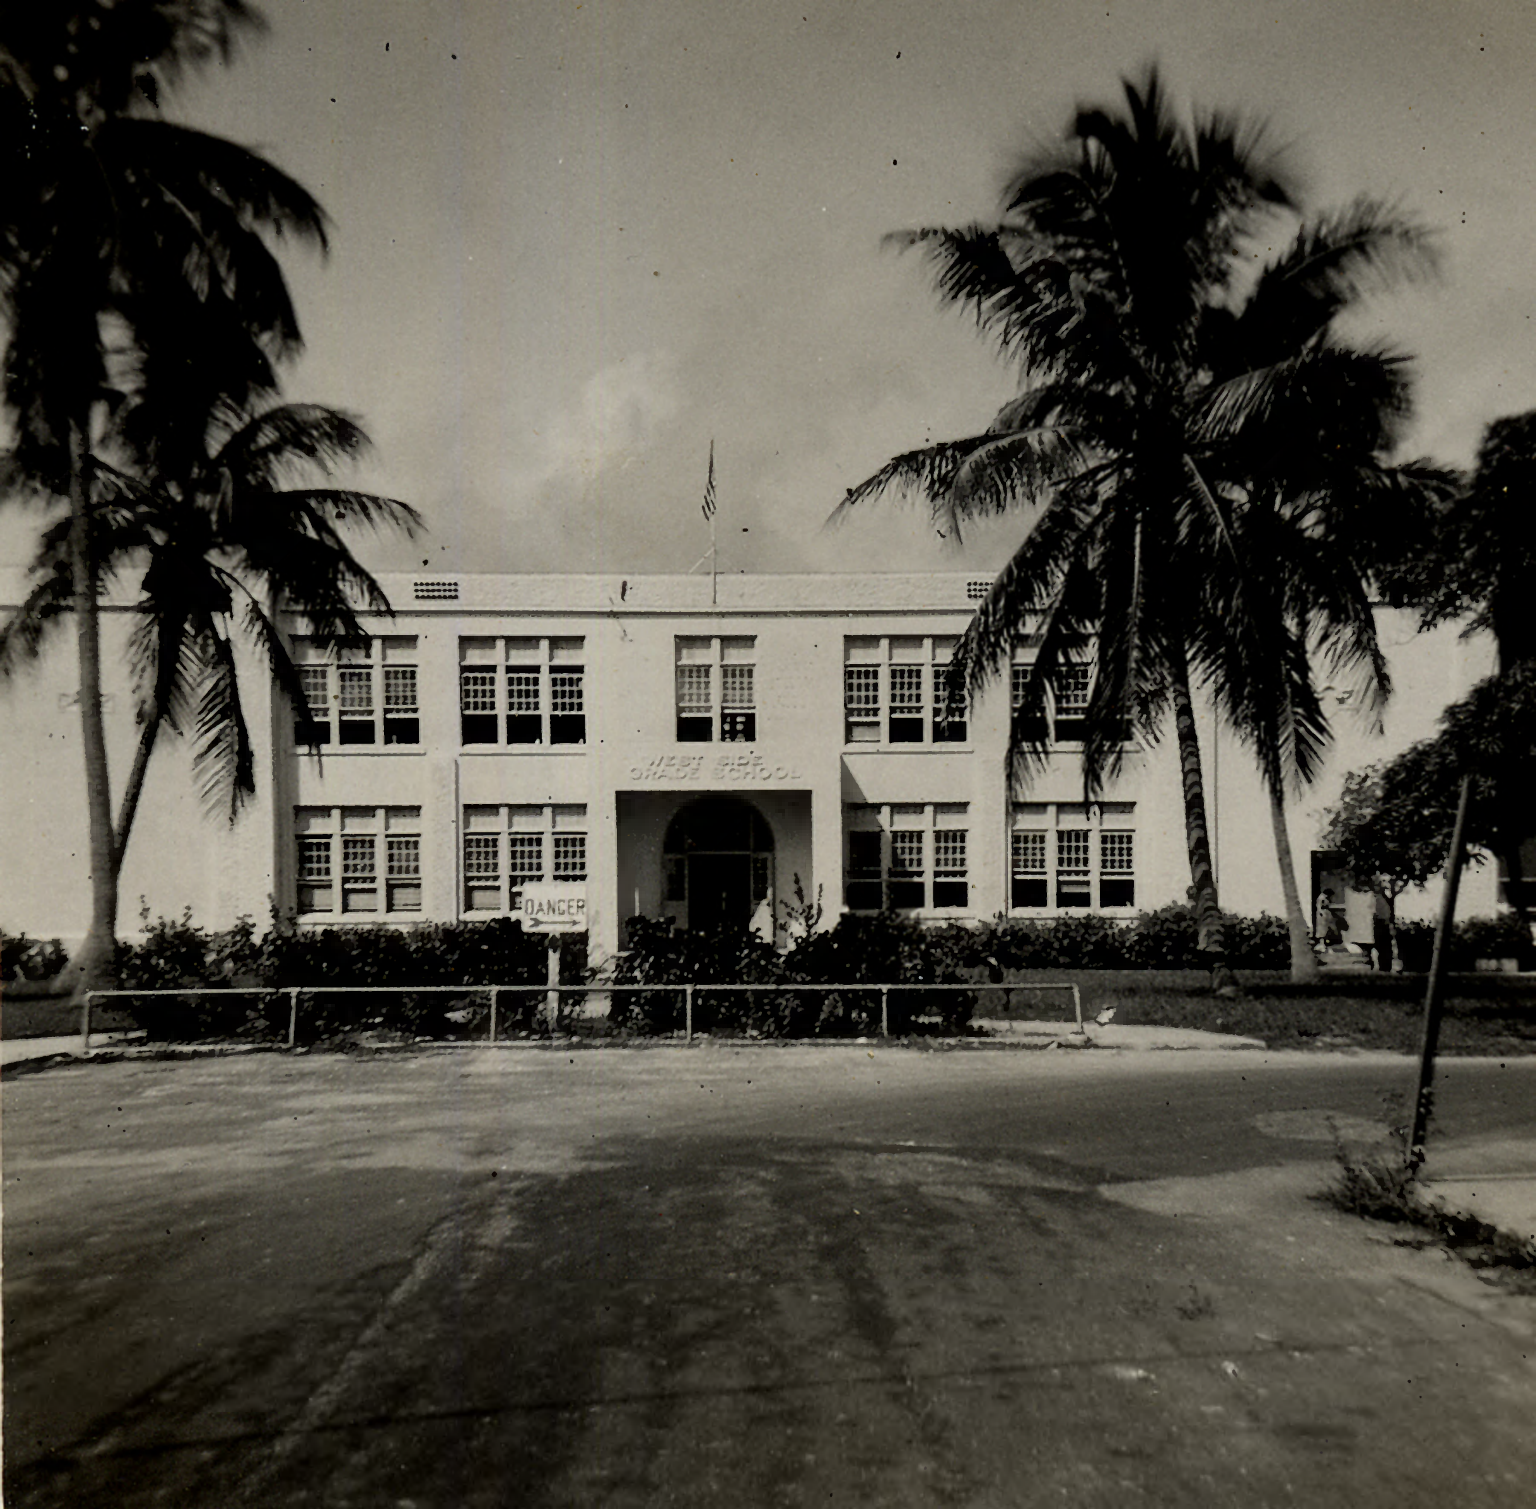

BROWARD COUNTY
HISTORICAL COMMISSION

301

**BROWARD COUNTY
HISTORICAL COMMISSION**

301

WEST SIDE
GRADE SCHOOL

WEST SIDE
GRADE SCHOOL

DANGER
→

STAFF ONLY

DUNEDIN COUNTY

BROWARD COUNTY
HISTORICAL COMMISSION

MEETING ROOM

MEETING ROOM

WEST SIDE
GRADE SCHOOL

1300

BROWARD COUNTY
HISTORICAL COMMISSION

301