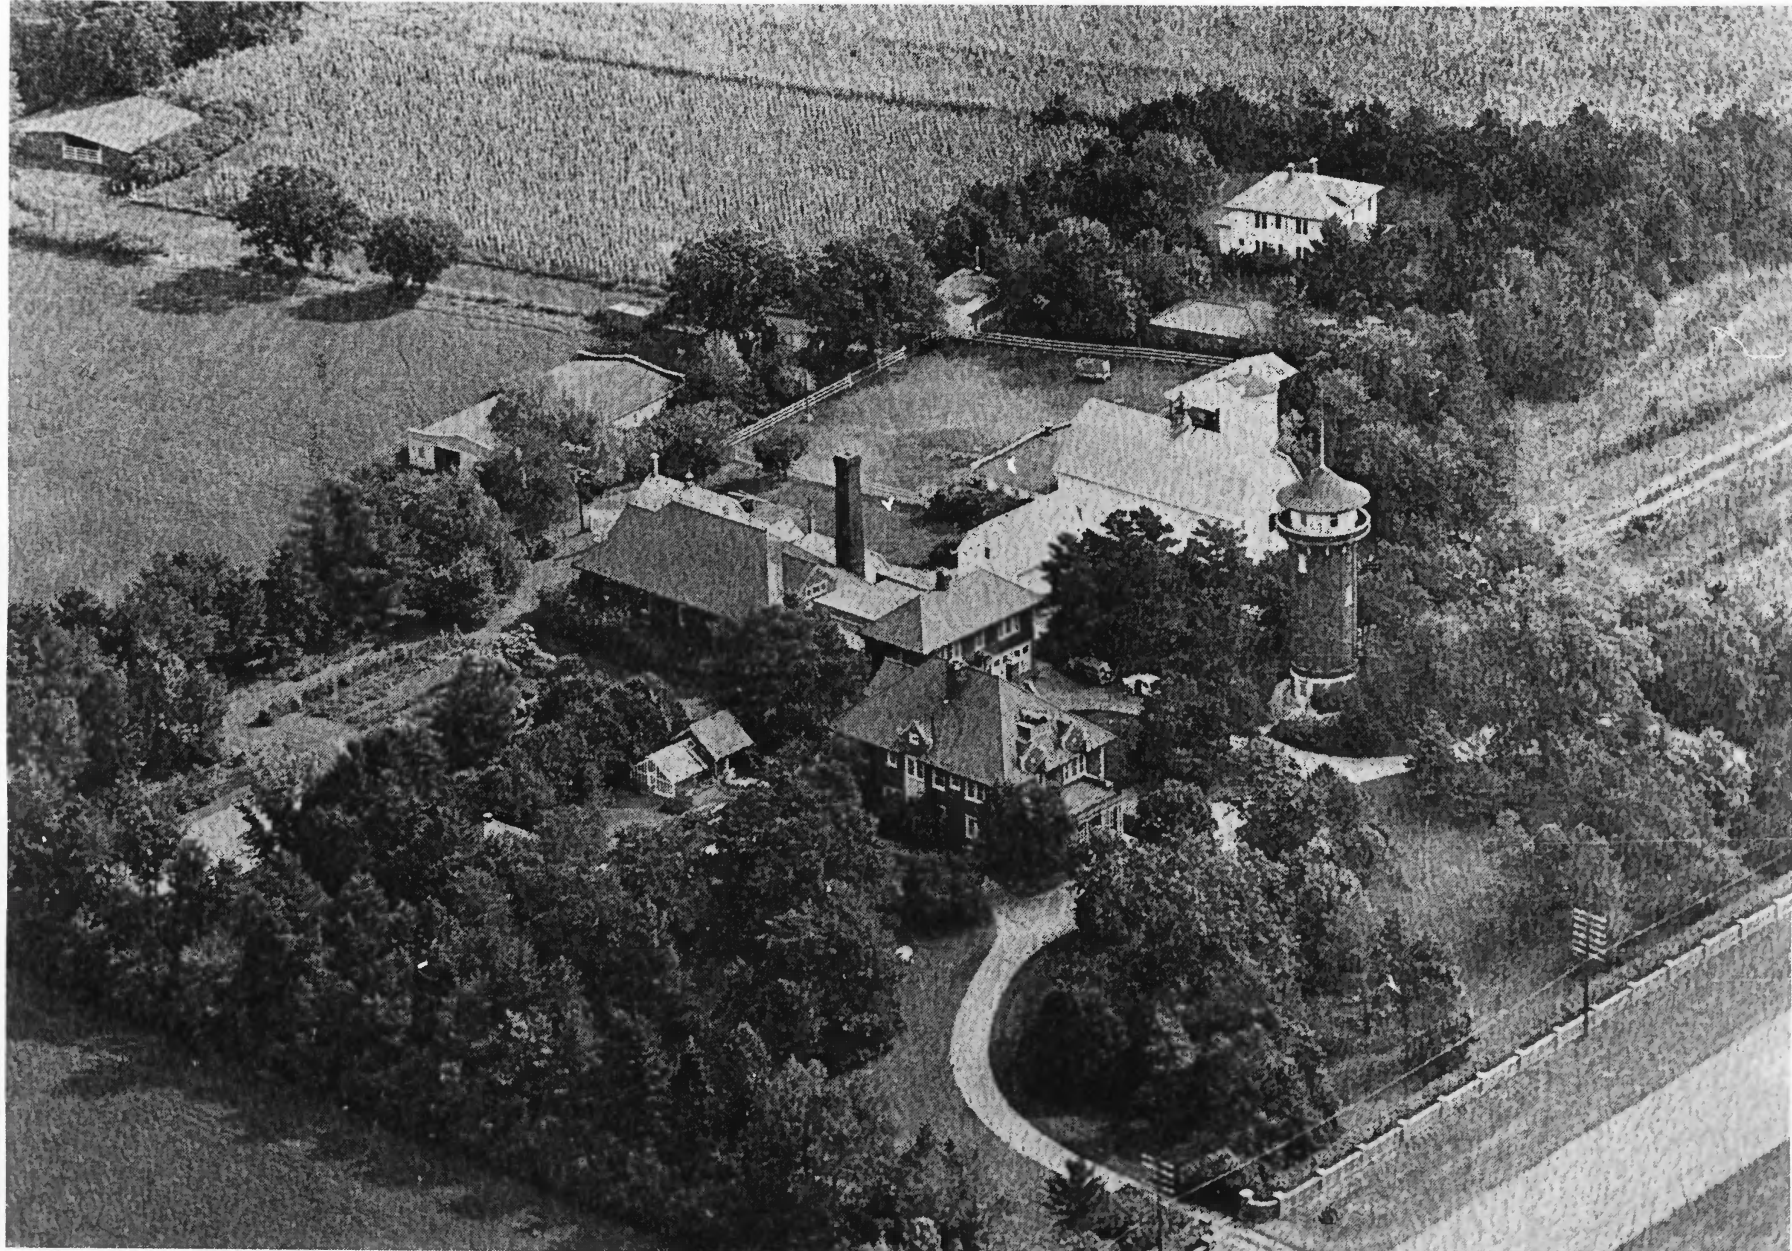

Lynne VanBrocklin Spaeth
1976

Minnesota Historical Society, 690

Cedar Street, St. Paul, Minn. 55101

South and East facades

3/01436

DOE

APR 13 1977

Tower View