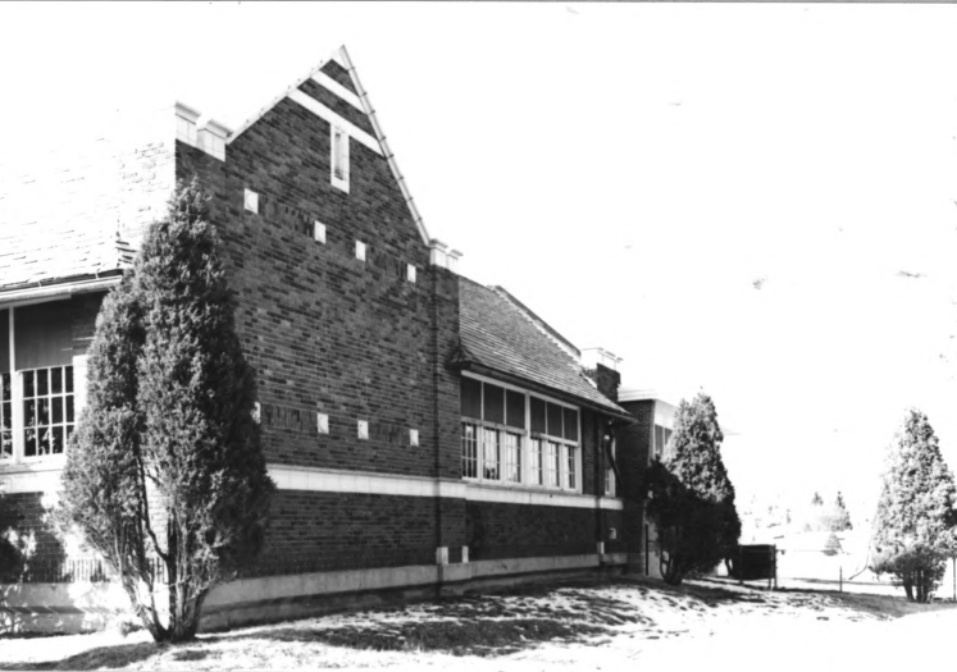

Name: Madison Grade School

Address: 45 E. Greenwood, Butte, MT

View to north

Photographer: Mark Fiege

Date of Photo: 2-21-87

Negatives located in SHPO, Helena, MT

Photo No.: 1

*Suburban schools in Butte TR*

FAMILY WORSHIP CENTER

Name: Madison Grade School

Address: 45 E. Greenwood, Butte, MT

Photographer: Mark Fiege

Date: Feb. 21, 1987

View to north of main entrance

Negatives located in SHPO, Helena, MT

Photo No.: 2

*Siberian Schools in Butte TR*

Name: Madison Grade School

Address: 45 E. Greenwood, Butte, MT

Photographer: Mark Fiege

Date: Feb. 21, 1987

View to east of west facade

Negatives located in SHPO, Helena, MT

Photo No.: 3

*Schubs, schools in Butte TR*

Name: Madison Grade School

Address. 45 E. Greenwood, Butte, MT

Photographer: Mark Fiege

Date: Feb. 21, 1987

View to northwest of east facade

Negatives located in SHPO, Helena, MT