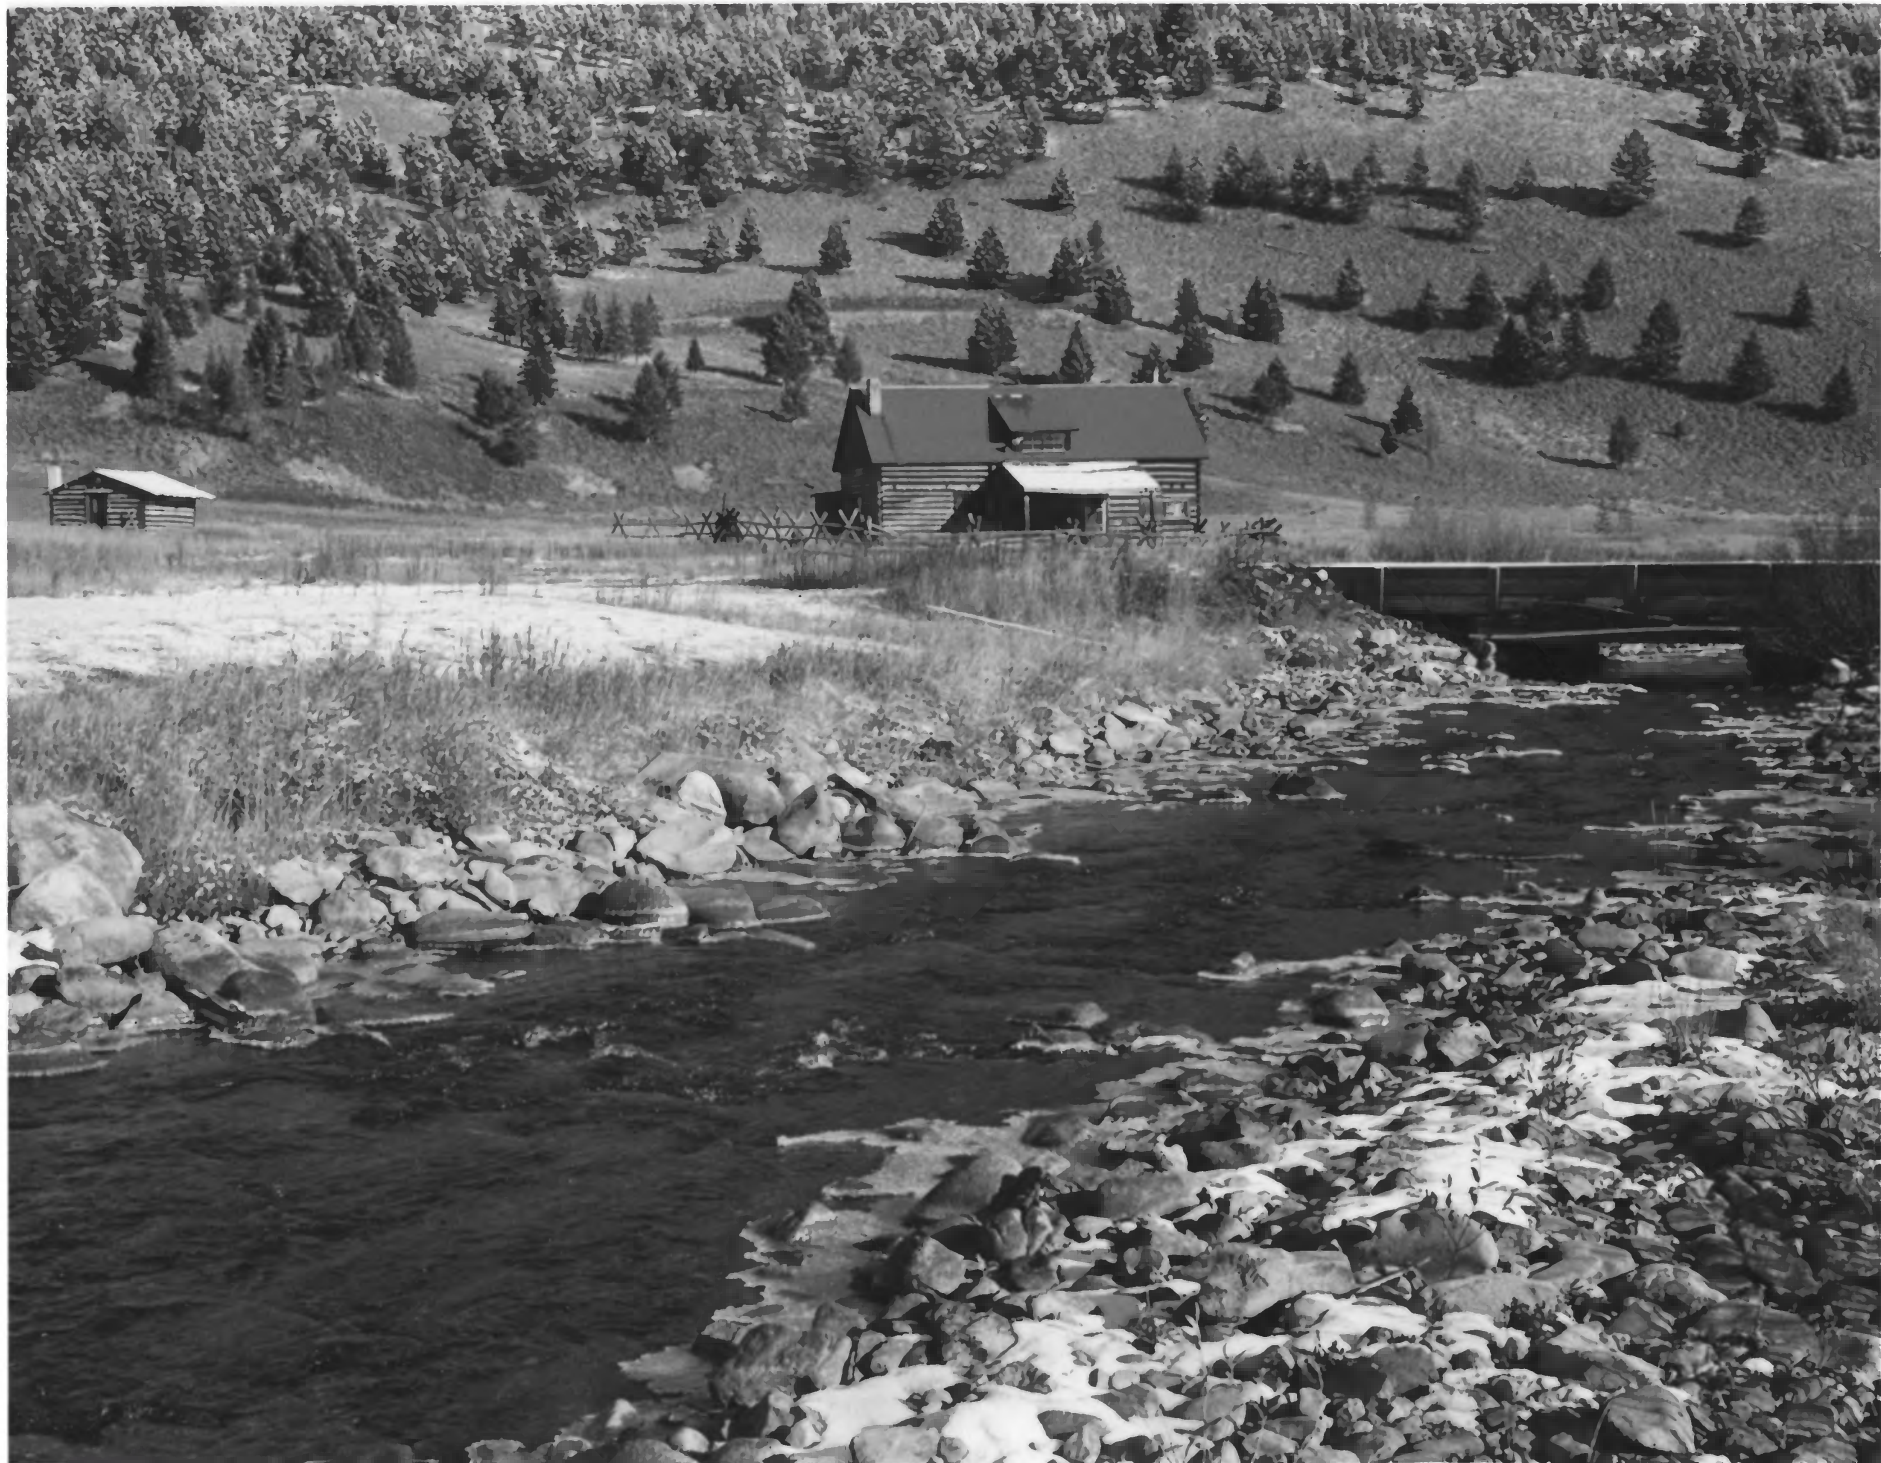

73-52-1-11

Craile Ranch
Big Sky, Montana
Gallatin County
Aerial Photo of Ranch and surrounding
development
Summer 1980

Aerial Photograph of the Meadow Village at Big Sky, taken in the early 1970's. The Crail Ranch building is circled.

#1

Crail Ranch
Big Sky, Montana
Gallatin County

Looking west at Ranch house and cabin
Photo & Neg: Paula Halverson, Big Sky
October 1980

#2

Crail Ranch
Big Sky, Montana
Gallatin County

Southeastern corner

Photo & Neg; Paula Halverson
October 1980

*Note: Original Homesteading
cabin to the North of the
main ranch house and new
condominium structure to
the West.

#3

Crail Ranch

Big Sky, Montana

Gallatin County

Northeastern Corner

Photo & Neg: Paula Halverson, Big Sky
October 1980

#4

Crail Ranch

Big Sky, Montana

Gallatin County

Original Homesteading cabin

Southeastern Corner

Photo & Neg: Paula Halverson, Big Sky