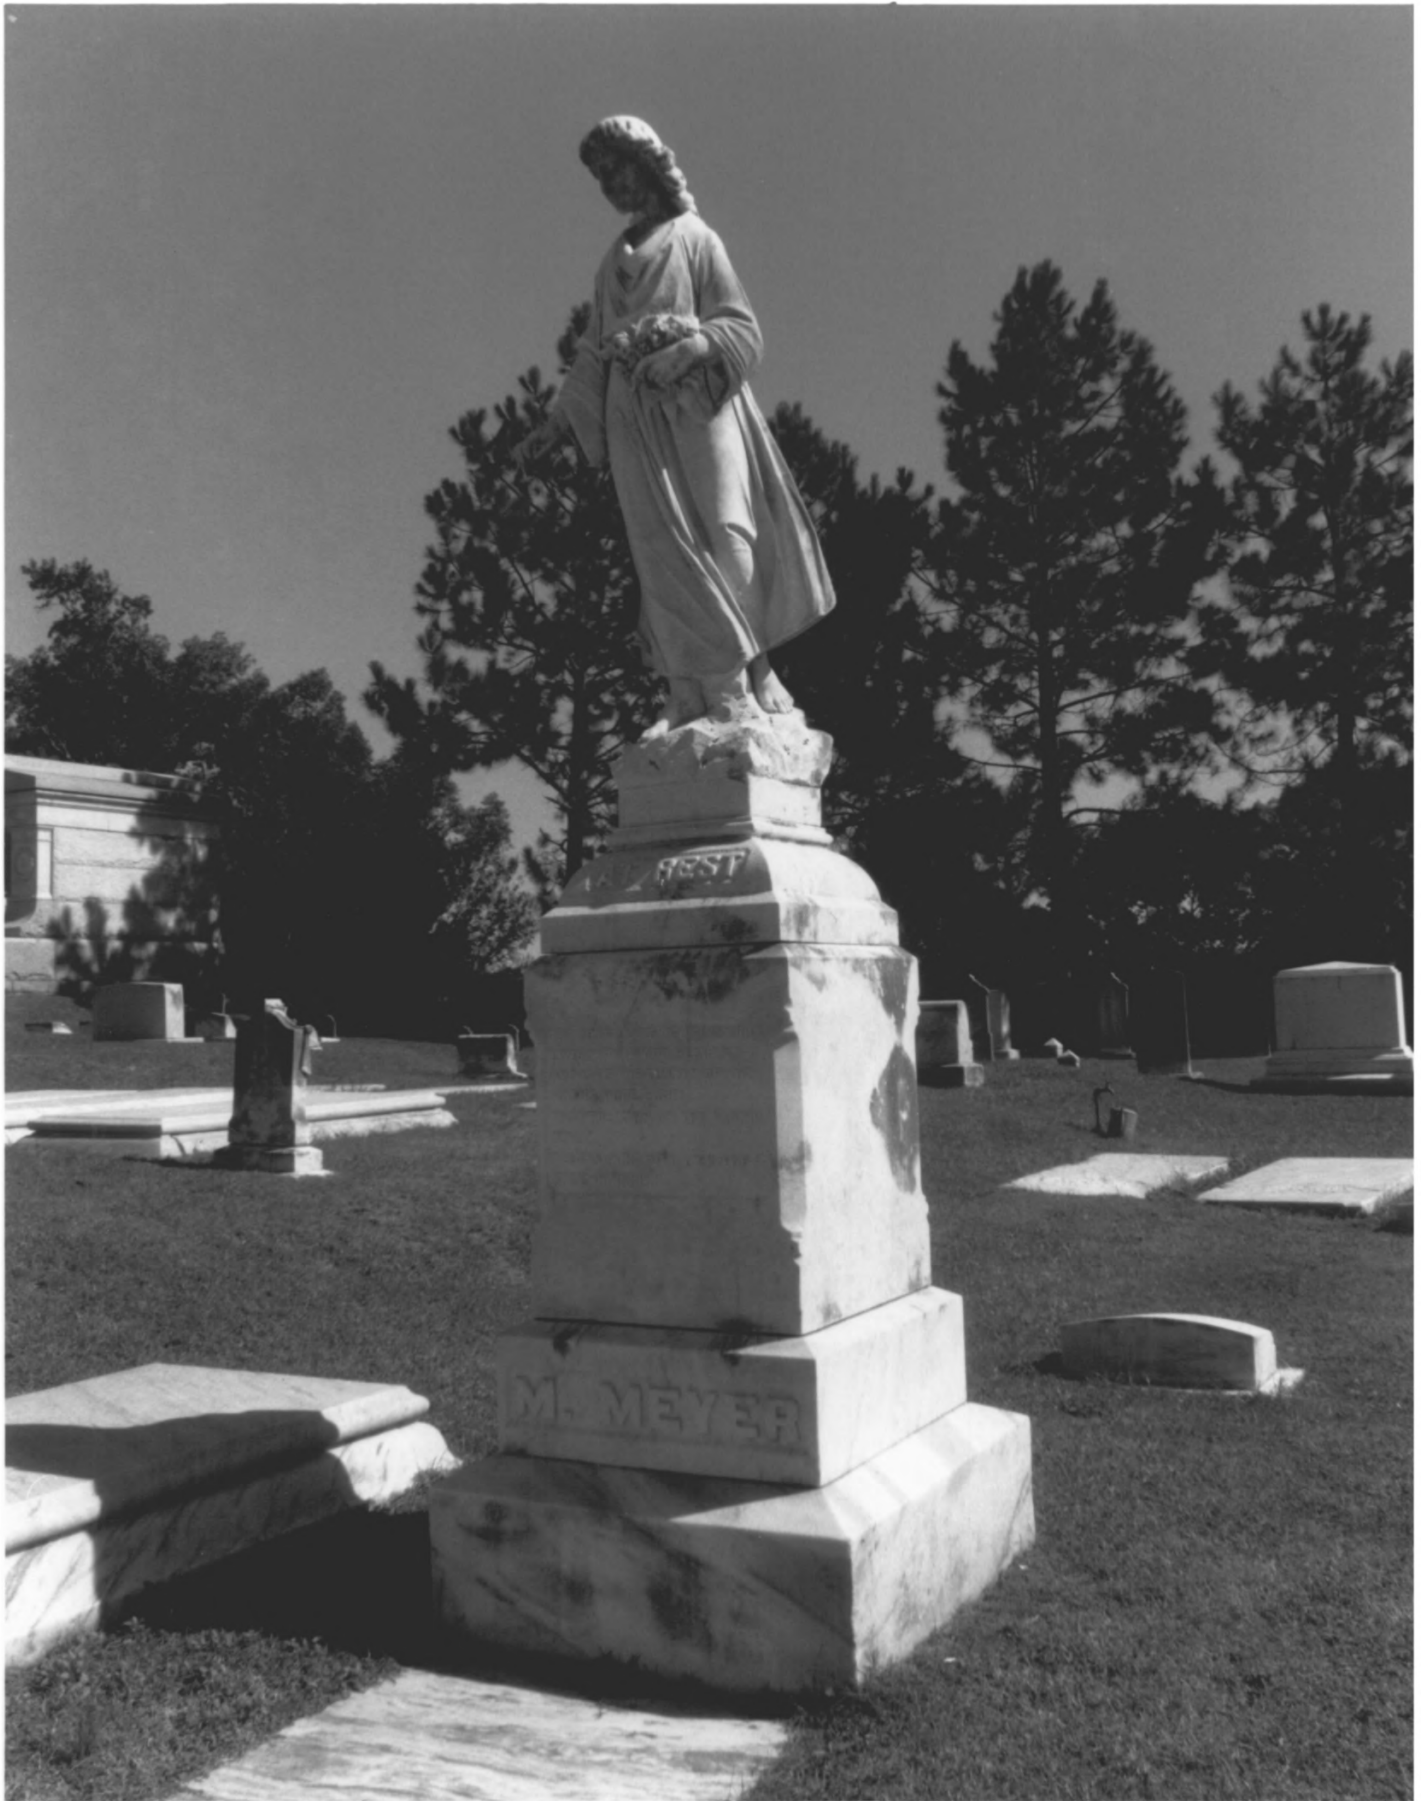

TEMPLE BETH ISRAEL CEMETERY - PHOTO #1

Grand Central Authority 1/15

TEMPLE BETH ISRAEL CEMETERY - PHOTO #2

Franklin County MS

DAVID L.  
SON OF  
SAM'L & ESTHER ROSENBAUM  
JULY 12, 1894.  
OCT. 16, 1898.

Little feet that never  
went astray.

*Tis a little grave, but oh, how big  
For world-wide hopes are buried here.*

Waukegan County, Ill

TEMPLE BETH ISRAEL CEMETERY - PHOTO #4

Lawrence County, Mo

TEMPLE BETH ISRAEL CEMETERY - PHOTO #5