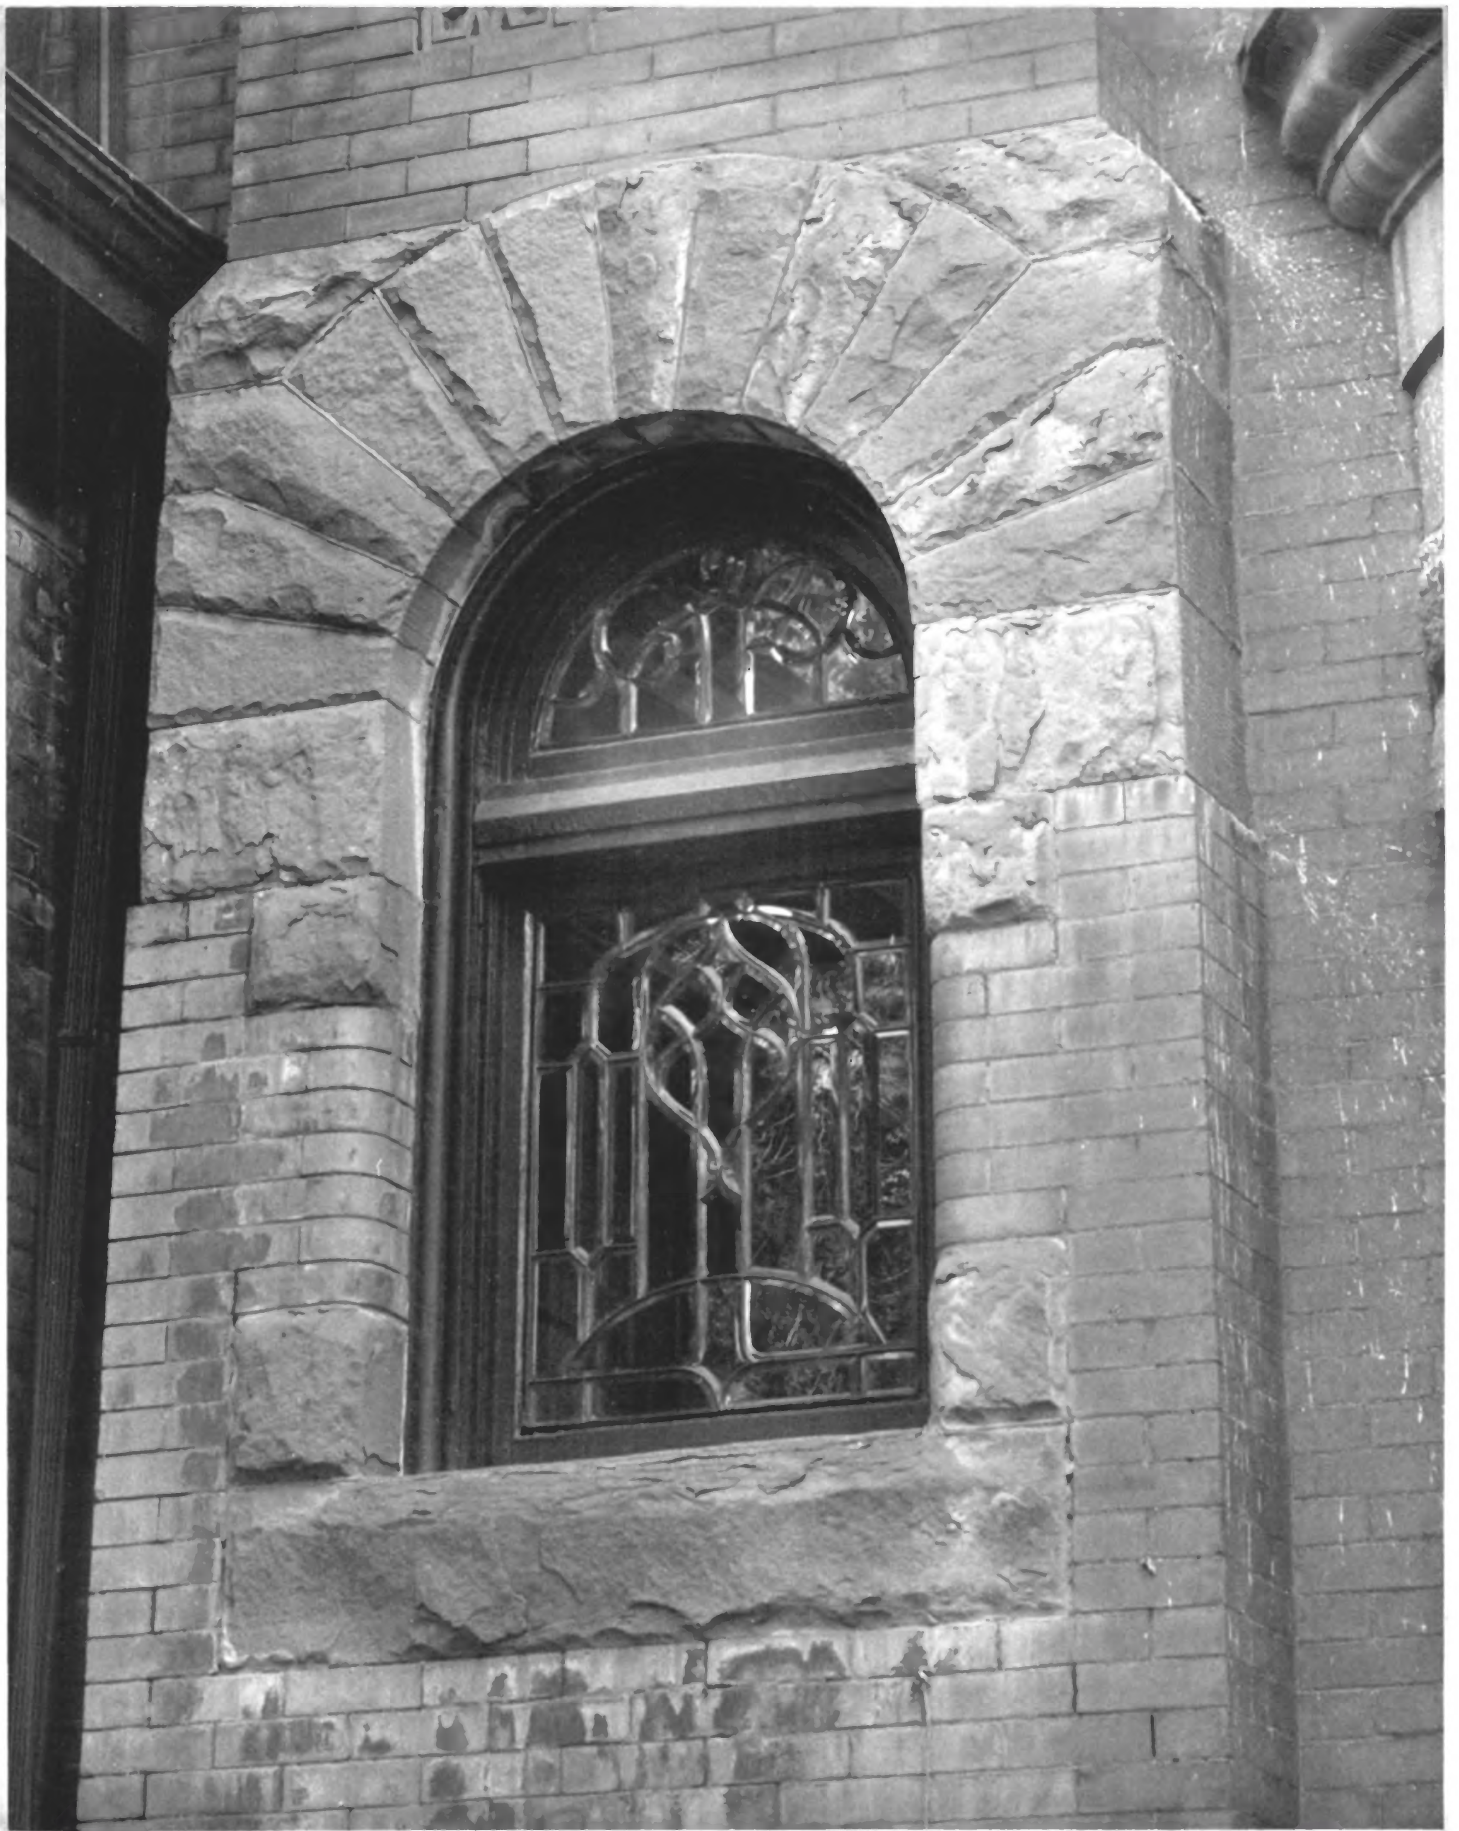

NPS Number 71.59.0020

Title: Berdha Eccles Comm.
Art Center

Loc. Weber Co, Utah

window on west elevation

PROPERTY OF THE NATIONAL REGISTER

PHOTO BY RALPH COLLINS,
OGDEN STANDARD-EXAMINER

NPS Number 71.5.49.0020