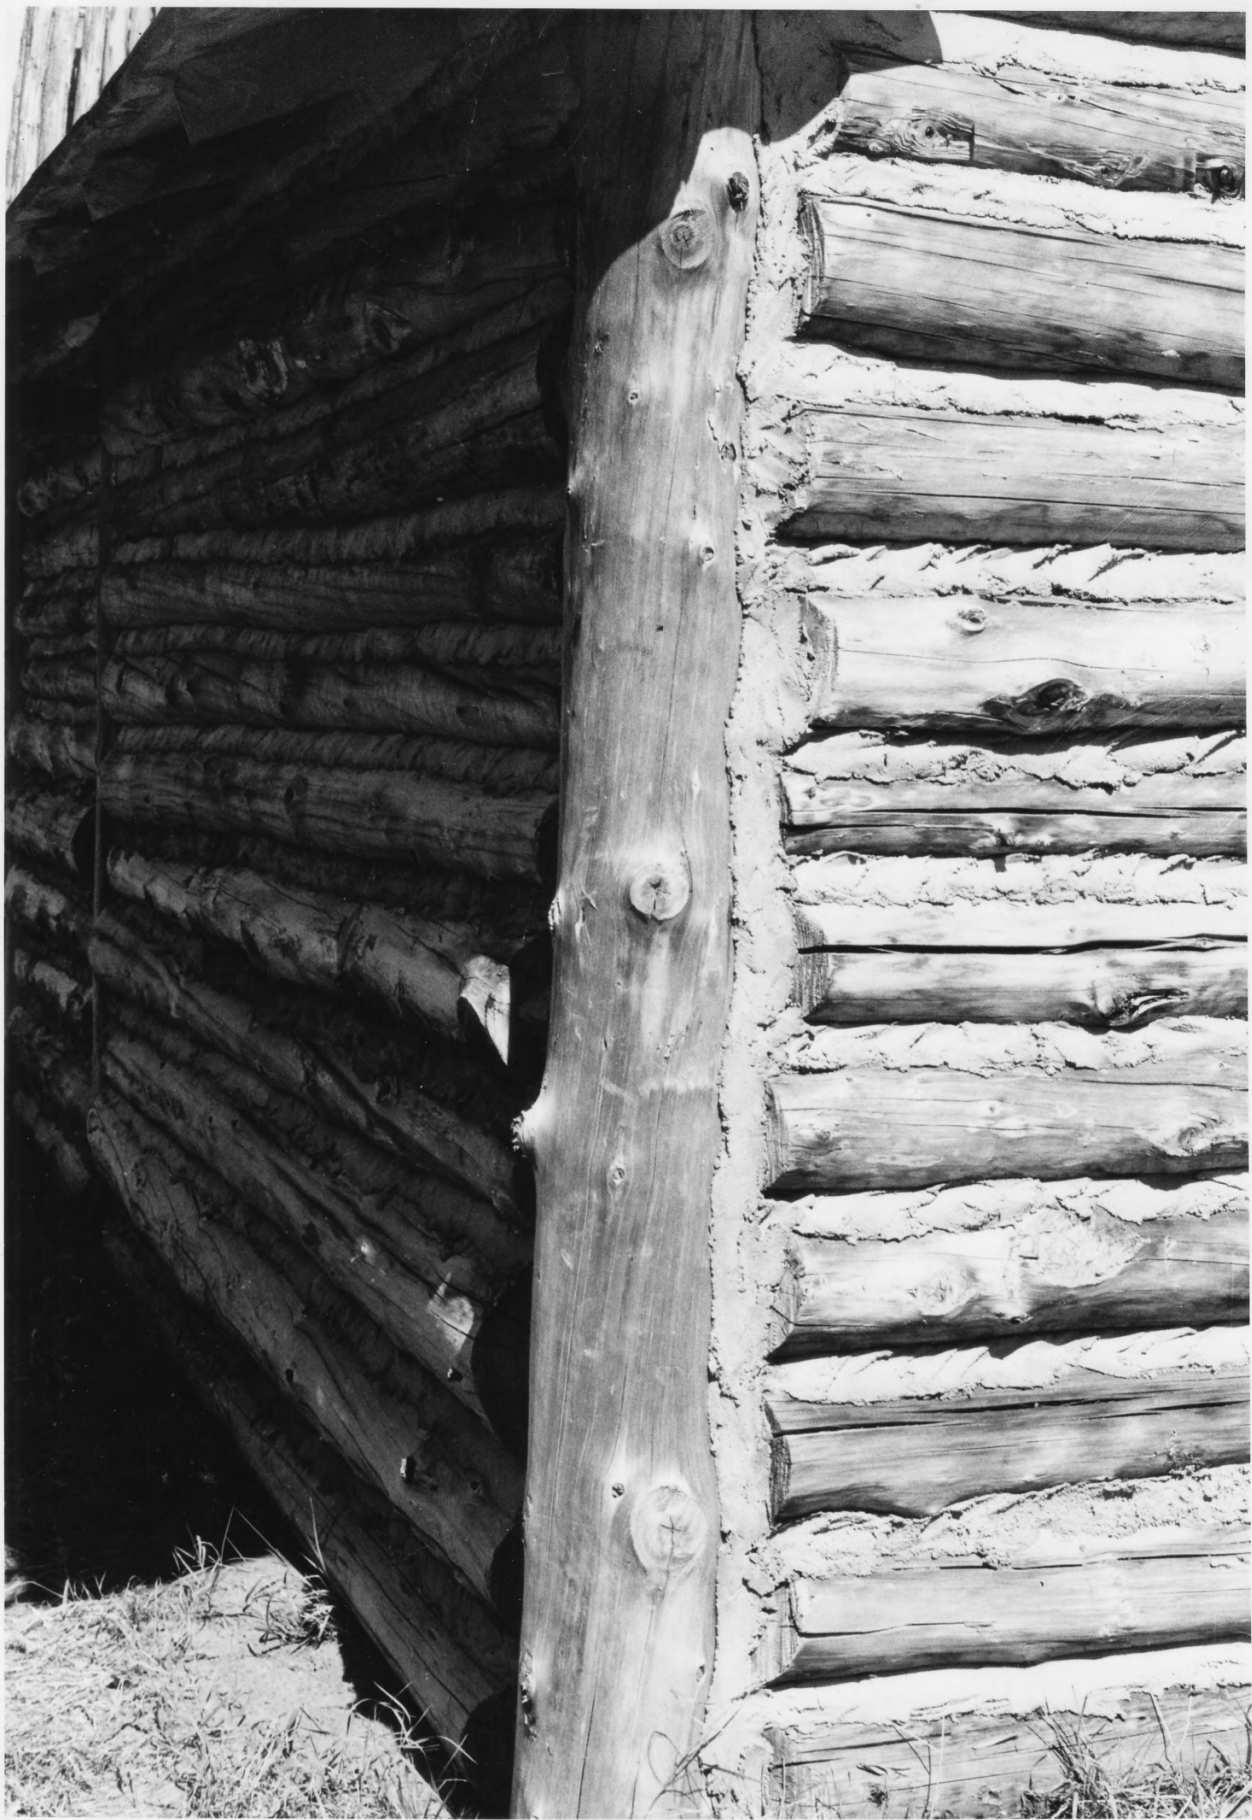

NPS Number 8/7/72Title: CONNORS' Fur PostLoc. PINE, MINN.detail, front gate

①

PROPERTY OF THE NATIONAL REGISTER

2

MPS Number 8/7/72

Title: Couper's Fire Post

Loc. PINE, MINN

Aerial view taken from SW

NPS. Number 8/7-2

Title: CONNOR'S FUR POST

Loc. PINE, MINN.

detail - S. W. CORNER OF LONGHOUSE

showing post - IN - GROUND mortise AND
tenon

(5)

PROPERTY OF THE NATIONAL REGISTER

NPS Number 8/7/72