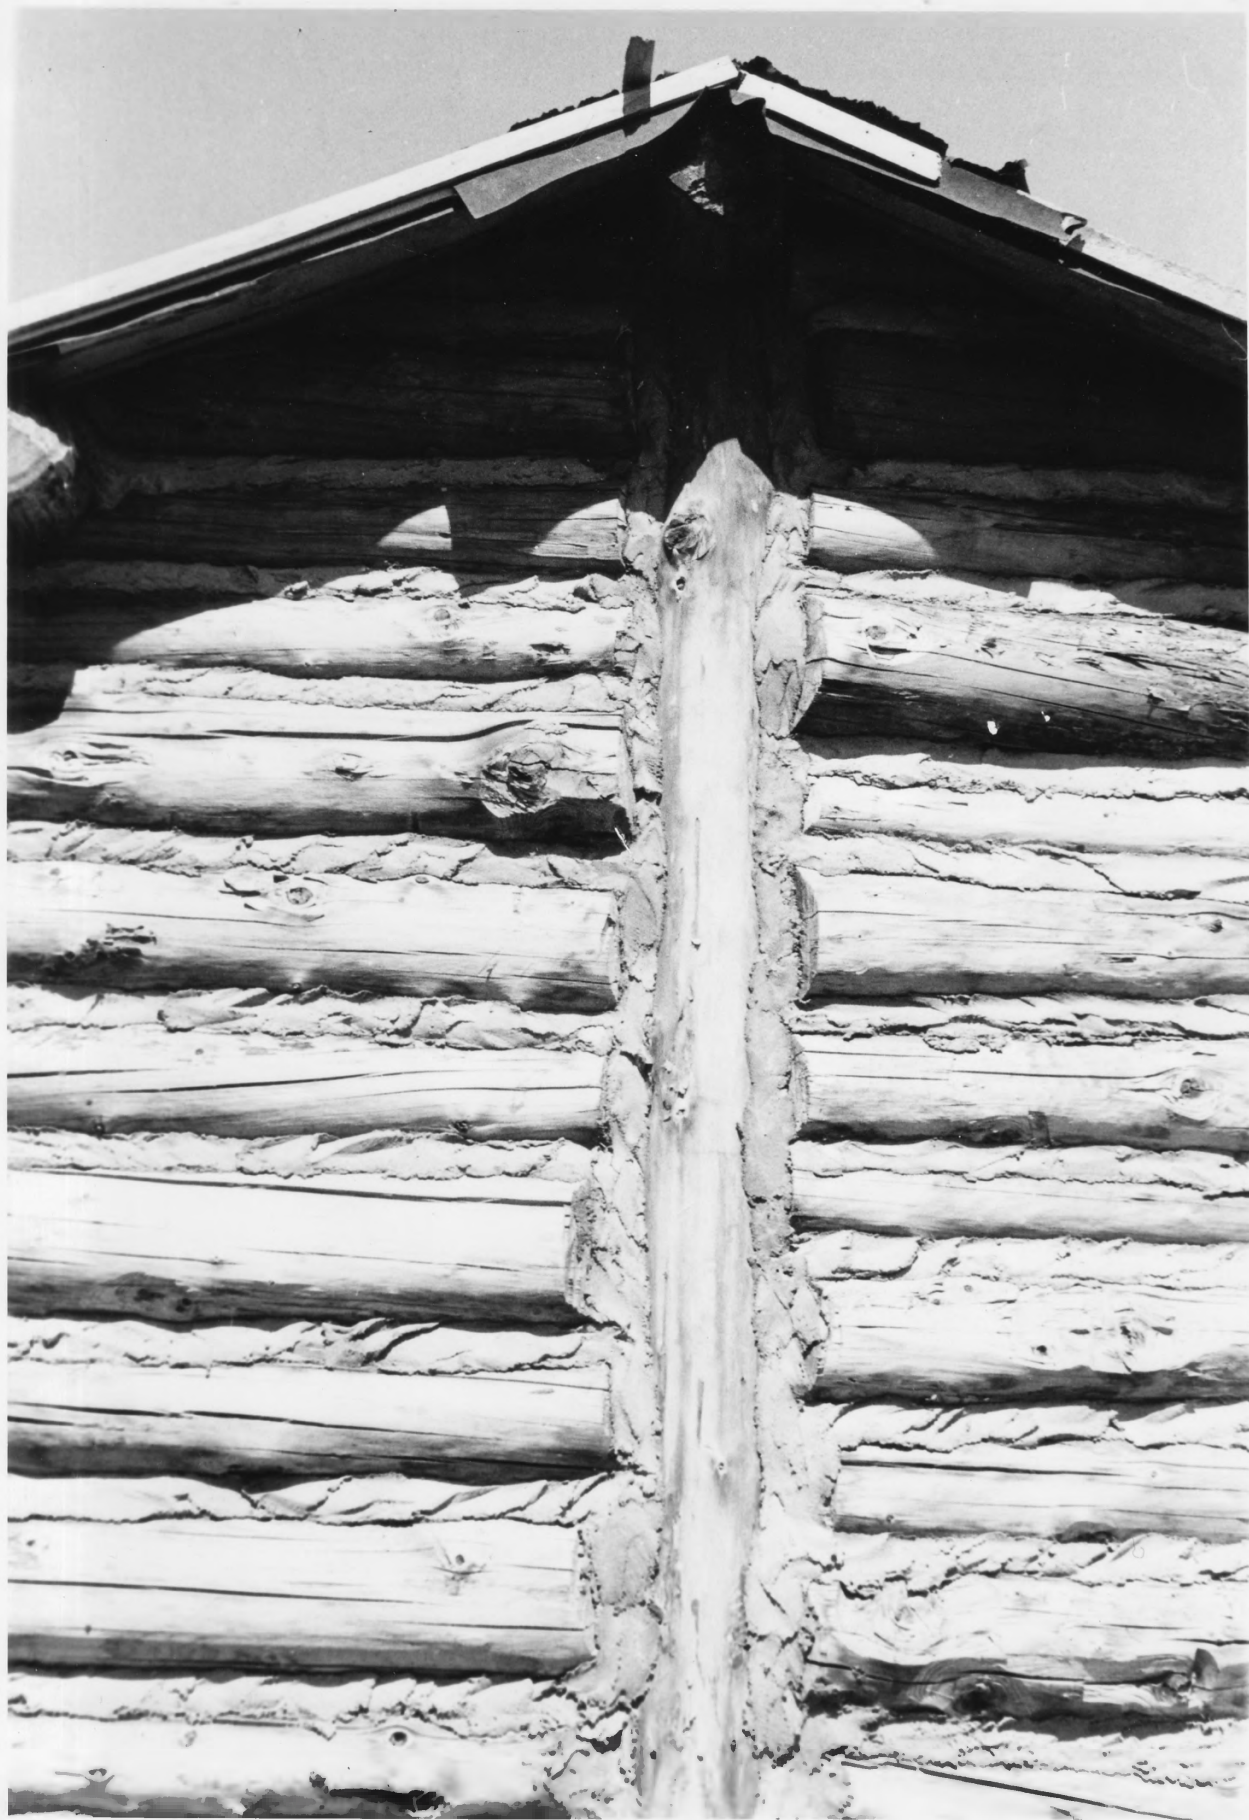

NPS Number 8/7/72Title: CONNORS' Fur PostLoc. PINE, MINN.detail, front gate

①

PROPERTY OF THE NATIONAL REGISTER

2

MPS Number 8/7/72

Title: Couper's Fire Post

Loc. PINE, MINN

Aerial view taken from SW

NPS. Number 8/7-2

Title: CONNOR'S FUR POST

Loc. PINE, MINN.

detail - S. W. CORNER OF LONGHOUSE

showing post - IN - GROUND mortise AND
tenon

(5)

PROPERTY OF THE NATIONAL REGISTER

NPS Number 8/7/72