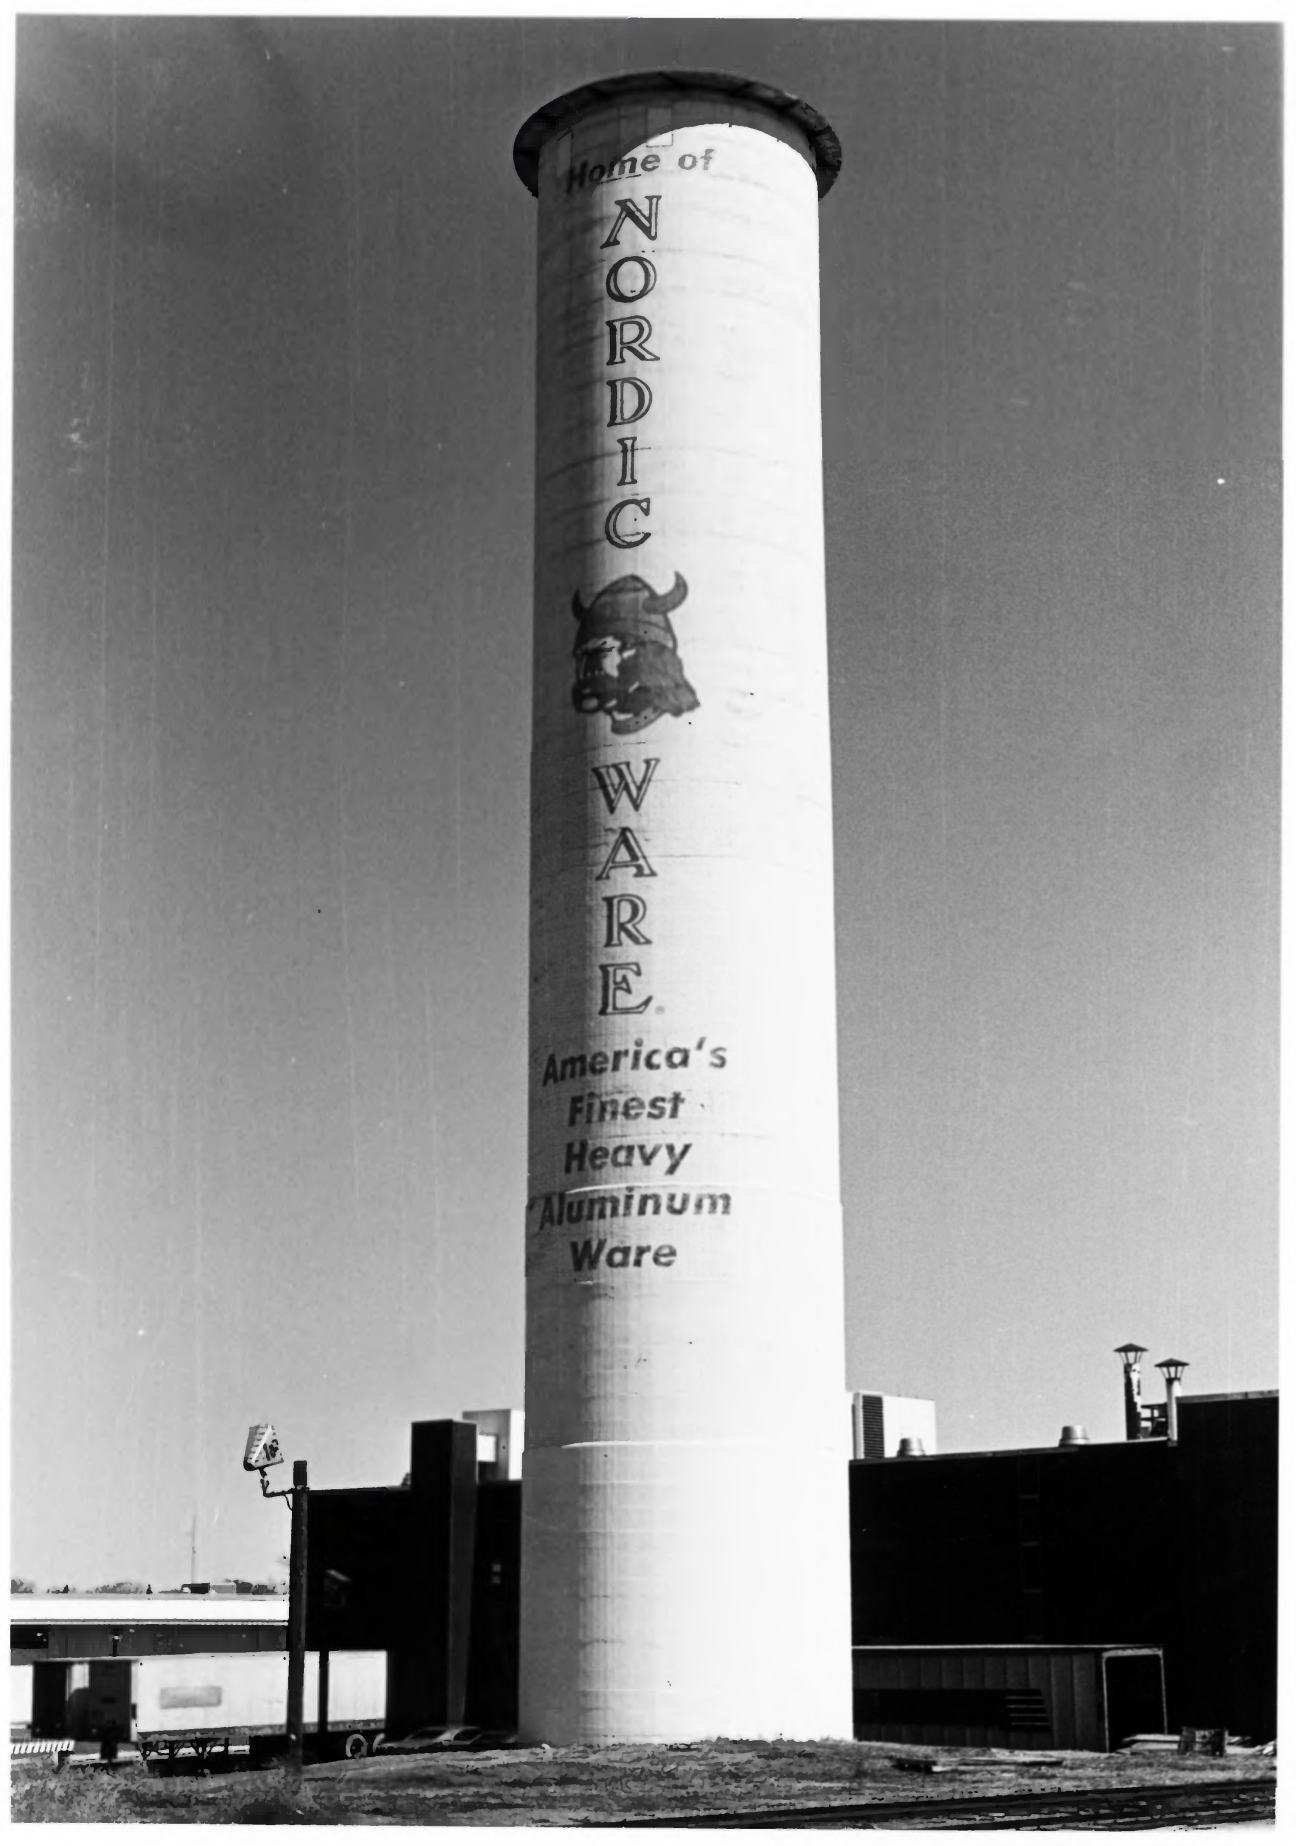

Home of

N
O
R
D
I
C

W
A
R
E

America's
Finest
Heavy
Aluminum
Ware