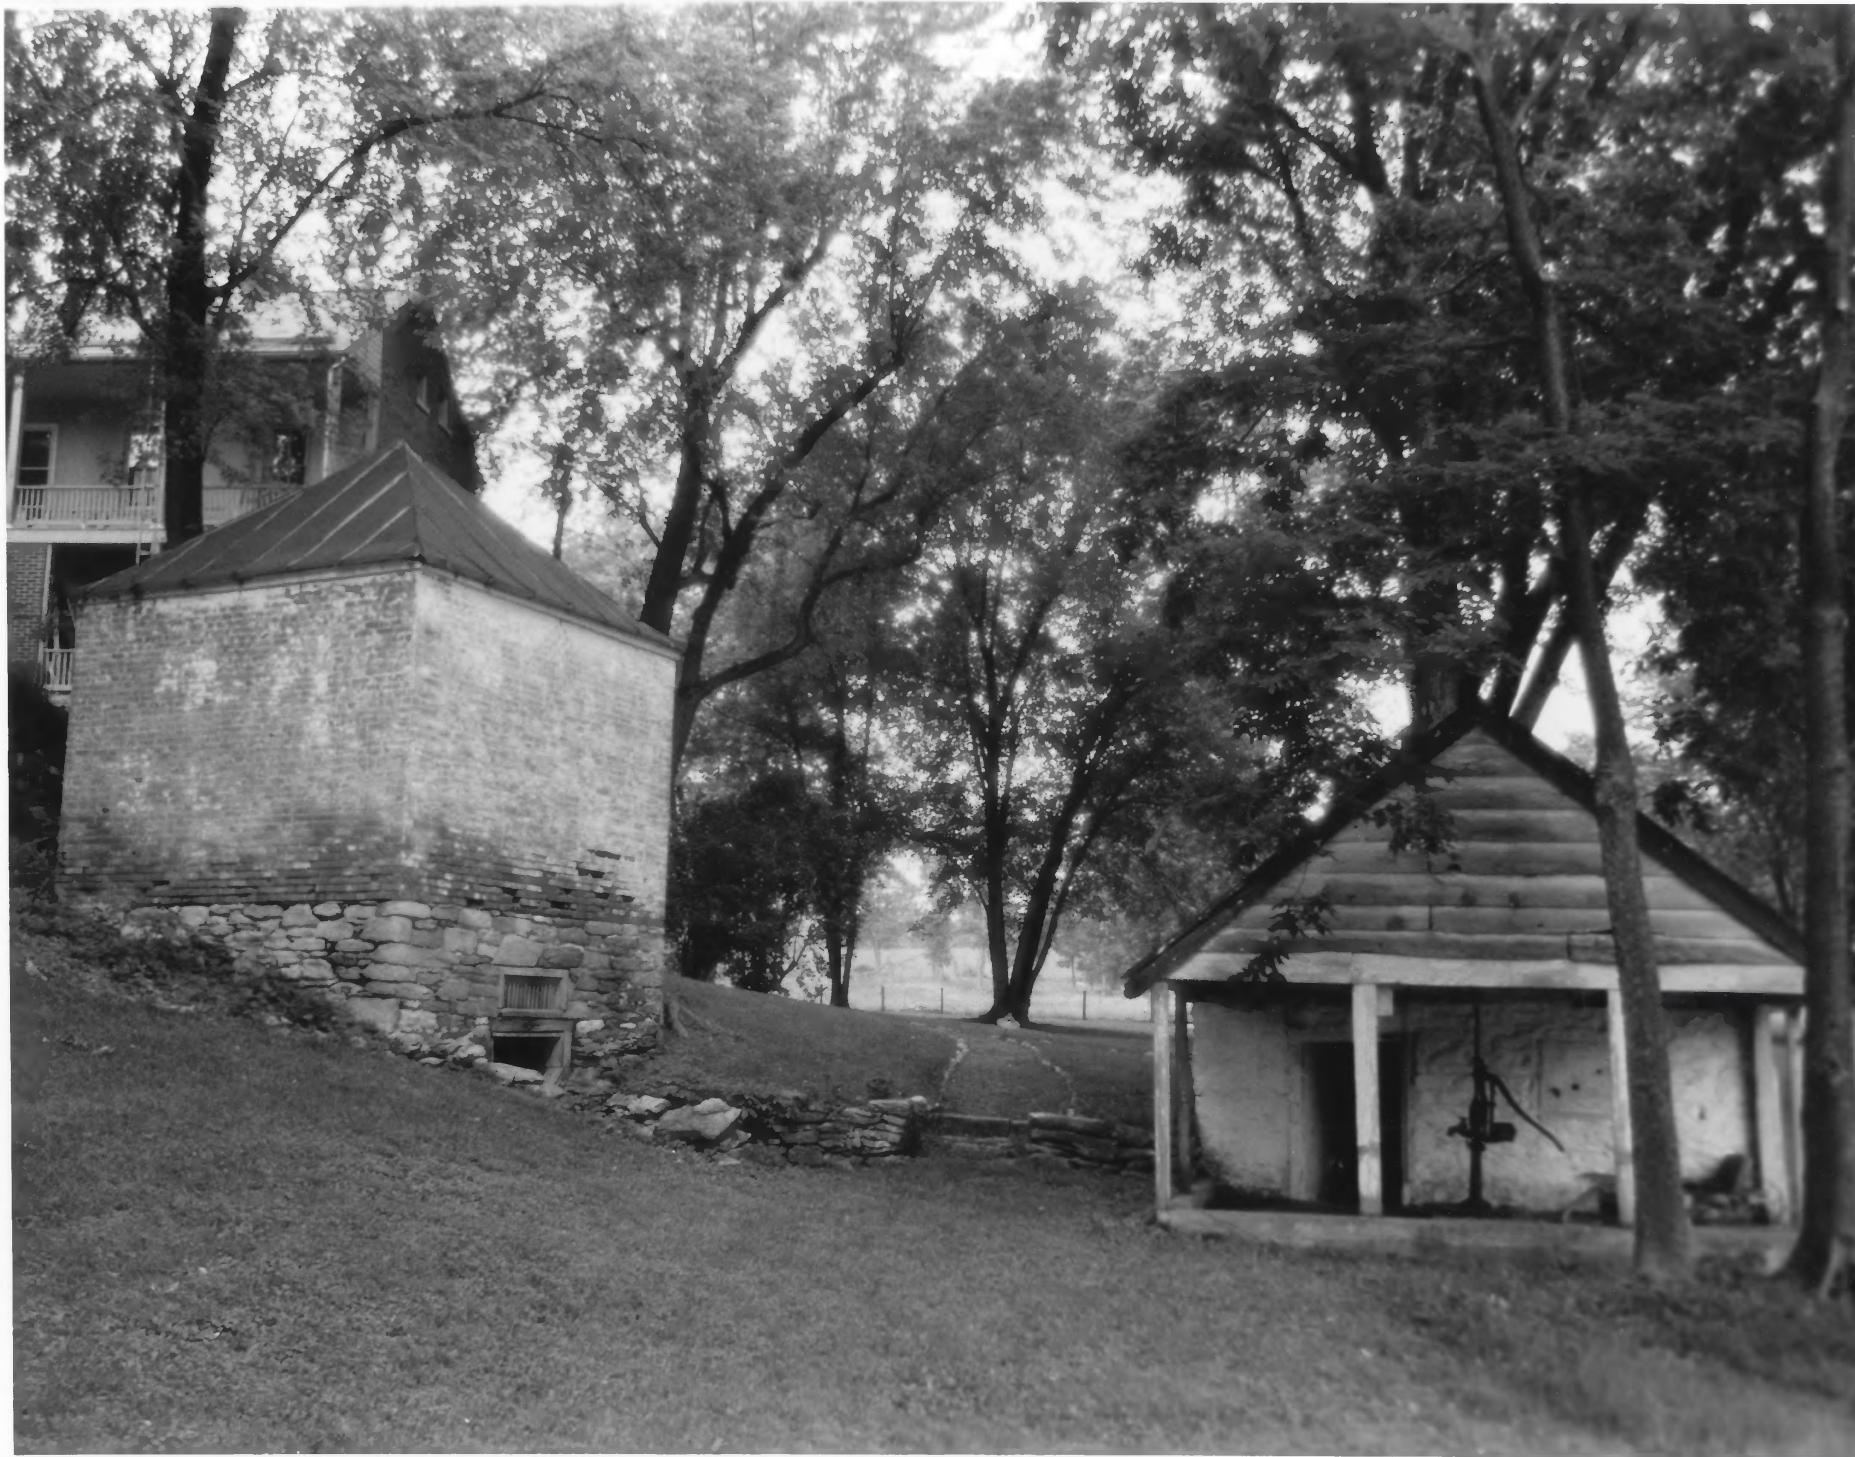

Front or south side of house

"
ROCKLAND
"

STATERT. 480

SHEPHERDSTOWN VIC.

JEFFERSON CO., W. VA.

BY: JEAN CROLIUS, 8/89

PHOTO - 10F6

East side of house.

"ROCKLAND"

STATE RT. 480

SHEPHERDSTOWN VIC.

JEFFERSON CO., W. VA.

BY: JEAN CROLIUS, 8/89

PHOTO 2 OF 6

Rear or north side of house.

ROCKLAND

STATE RT. 480

SHEPHERDSTOWN VIC,

JEFFERSON CO., W. VA.

BY: JEAN CROLIUS, 8/89

PHOTO 30F6

west side of house

" " "

ROCKLAND

STATE RT. 480

SHEPHERDSTOWN VIC.

JEFFERSON CO., W.VA.

BY: JEAN CROLIUS, 8/89

PHOTO 4 OF 6

Smoke house on left and spring house on
right, looking west.

ROCKLAND

STATE RT. 480