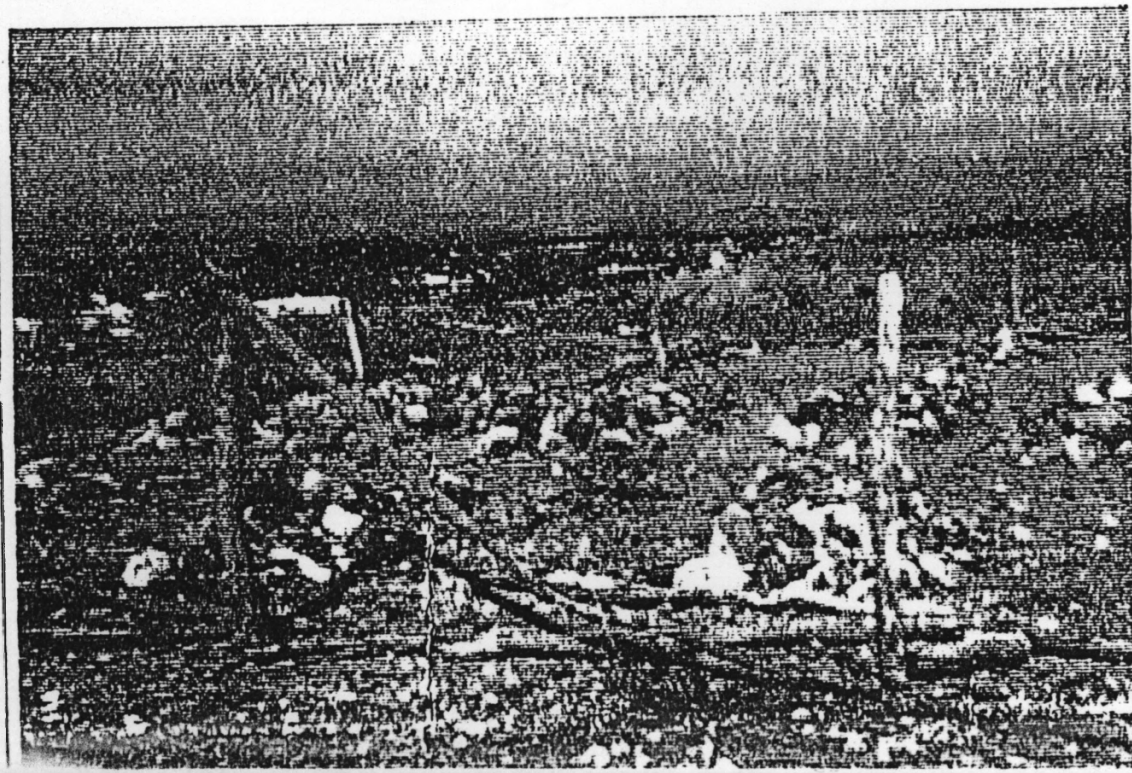

ain Har-
e terri-
engaged
reverses

Hardyville cemetery, two miles south of Bullhead City, is over 100 years old. There are 15 graves heavily armored with rocks and fenced with rustic native poles.

96 Hardyville Cemetery
Mohave County, Arizona