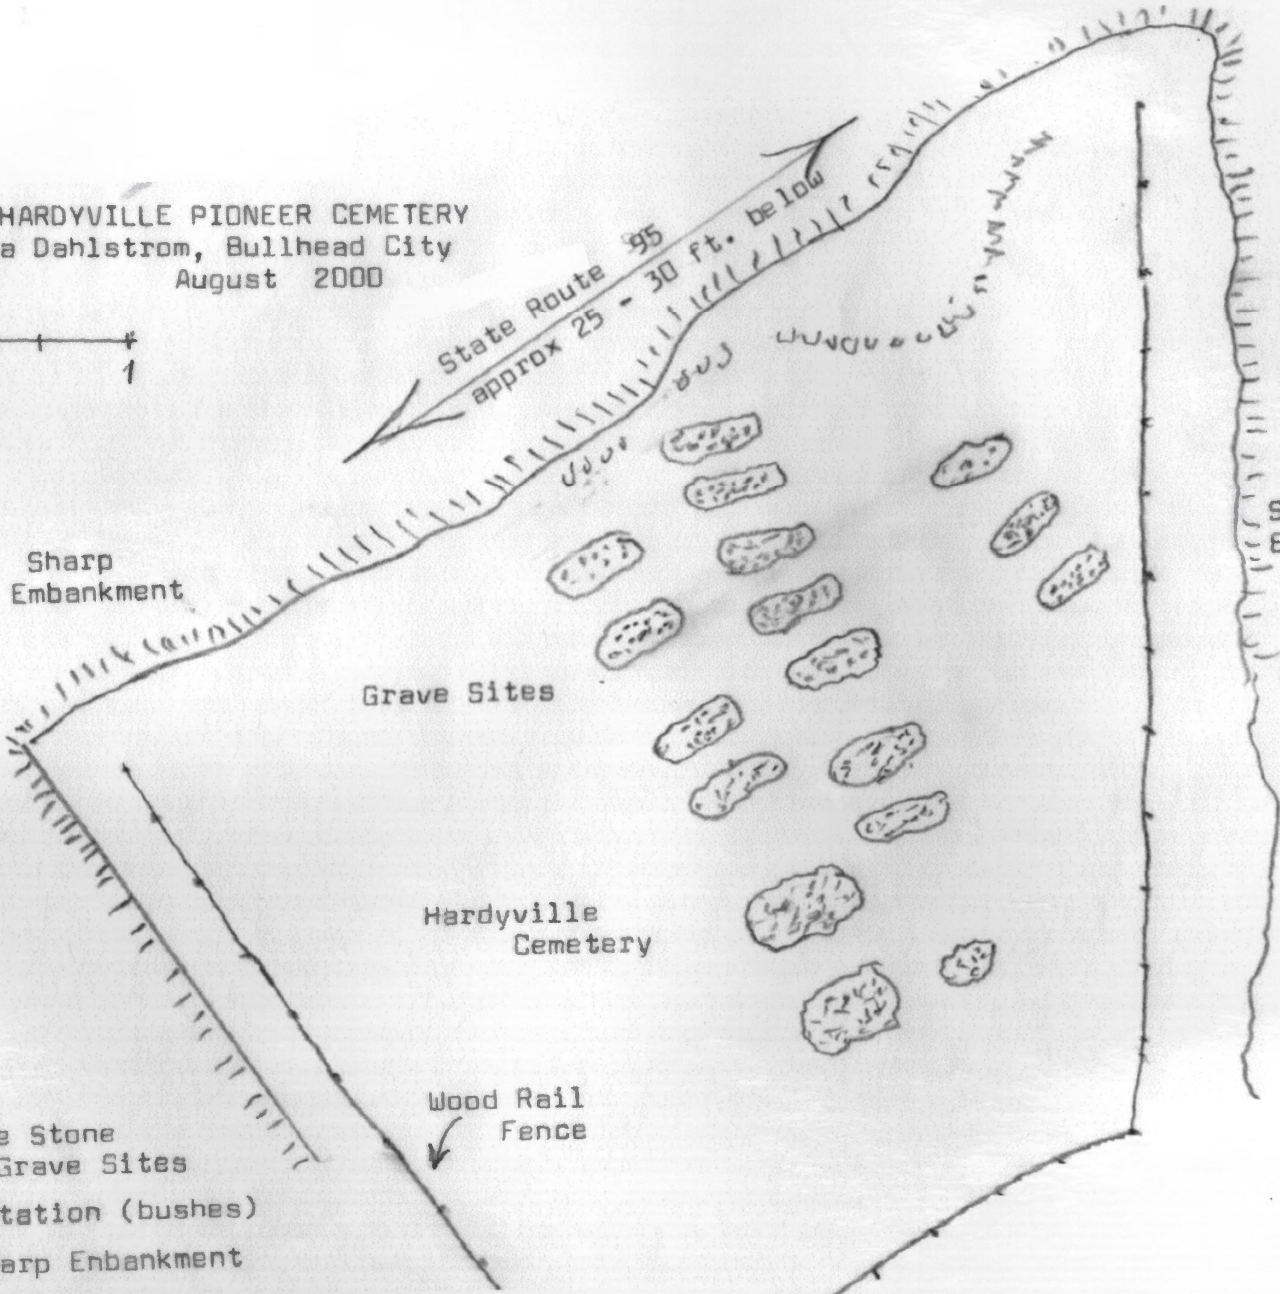

SKETCH OF HARDYVILLE PIONEER CEMETERY
By Elmona Dahlstrom, Bullhead City
August 2000

40 Ft.

Magnetic North

Sharp
Embankment

Grave Sites

State Route 95
approx 25 - 30 ft. below

Rain Tunnel
Car Wash
approx. 25
ft below

Steep
Embankment

Pizza Hut
approx. 25 - 30 ft.
below

Hardyville
Cemetery

Key

Cobble Stone
Grave Sites

Vegetation (bushes)

Sharp Embankment

Wood Rail
Fence

Gate