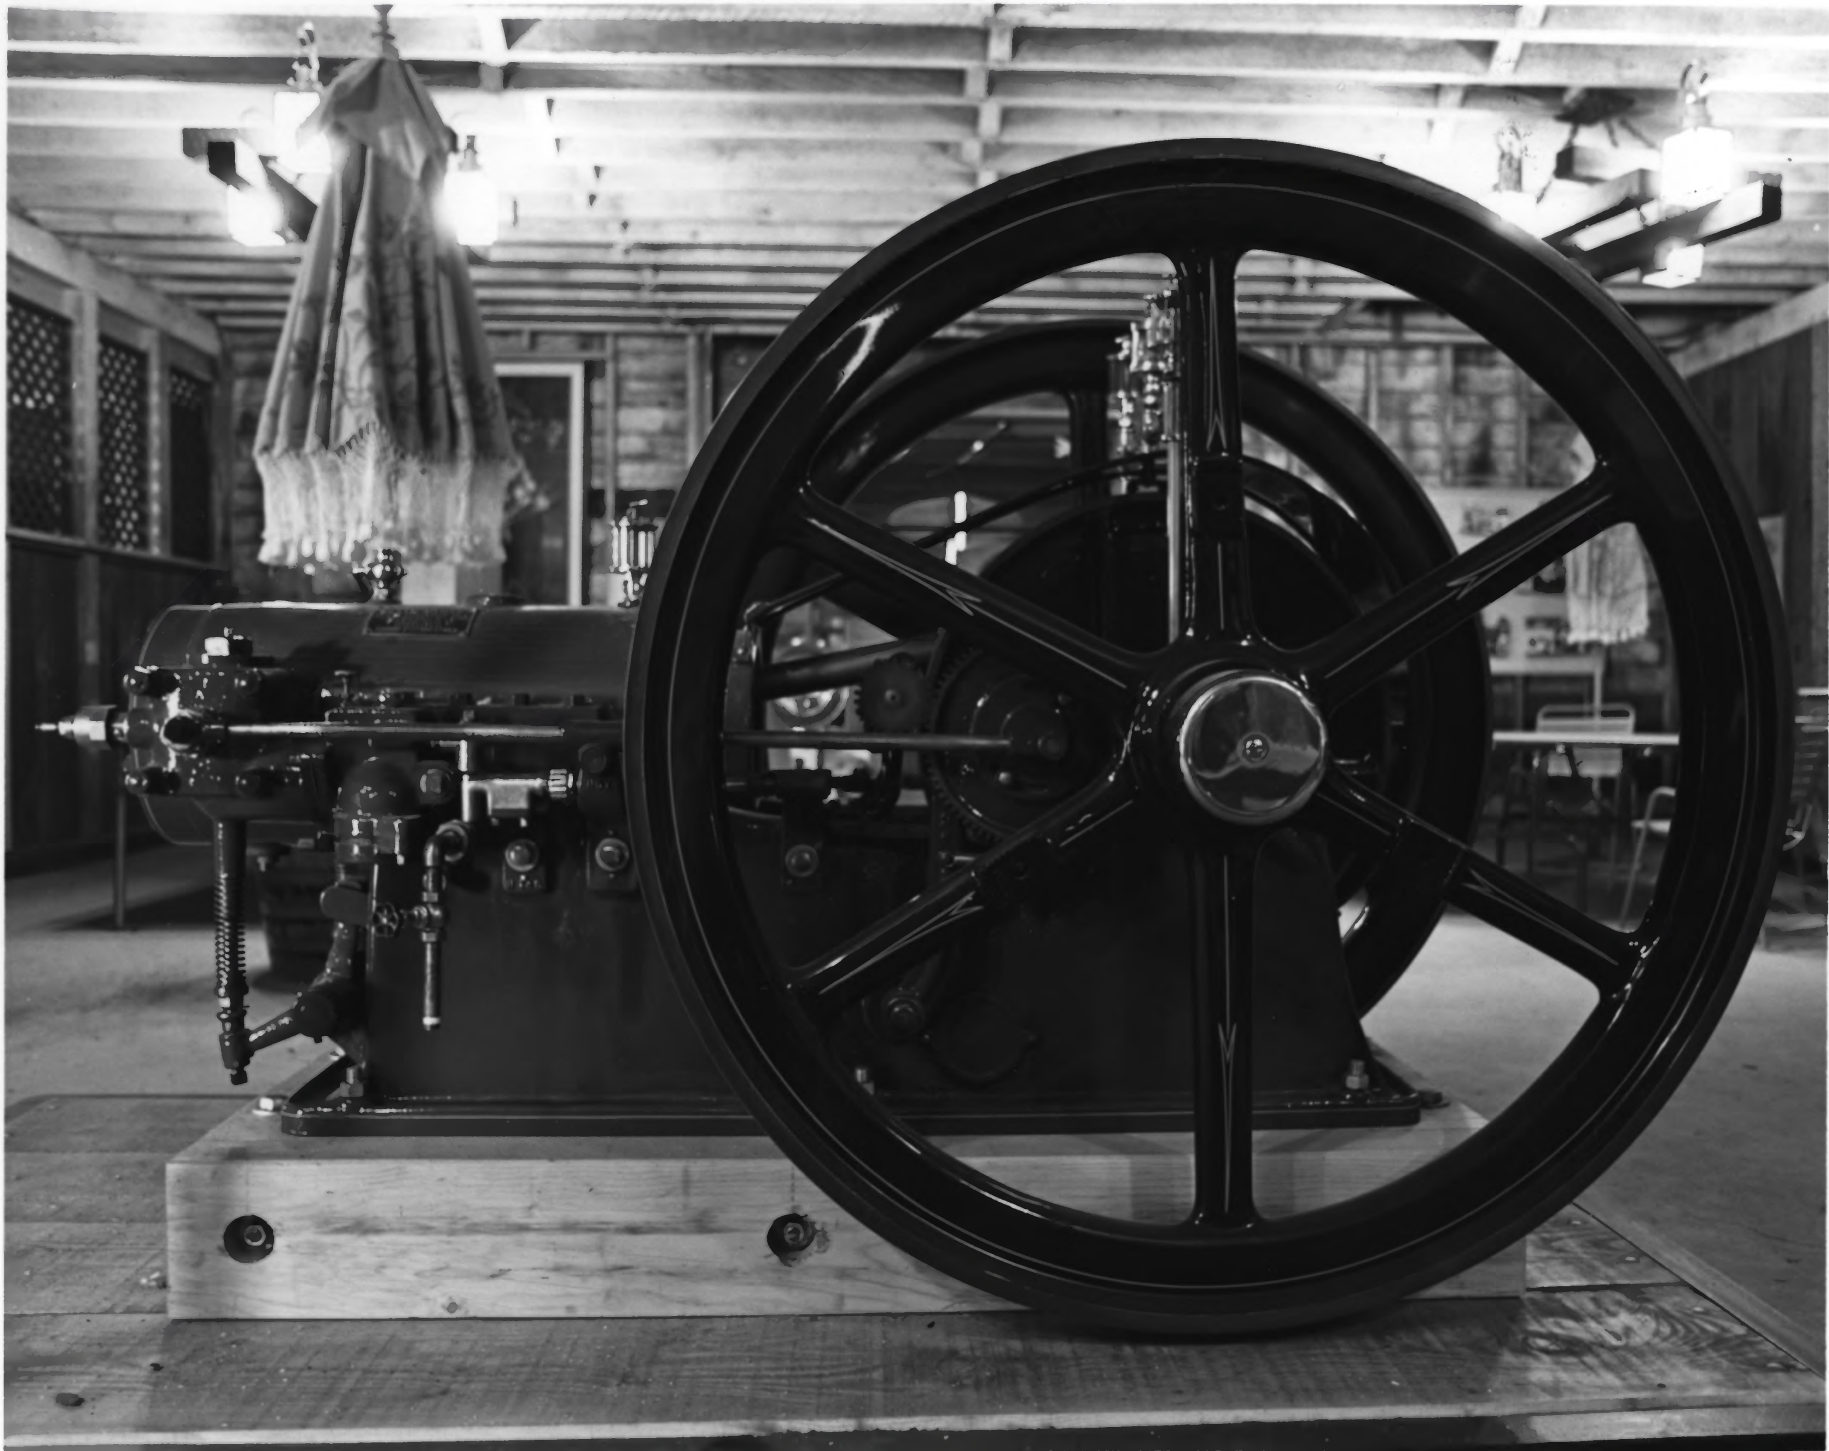

View: Hand Crusher c. 1900

View: Hand Crusher c. 1900

Photo #: 10 of 11

Photo #: 10 of 11

Photo Date : 6/86

Photo Date : 6/86

ESHCOL WINERY  
1160 Oak Knoll Avenue  
Napa, California

Photographer: Romney Maupin  
2724 Eaton Ave.  
San Carlos, CA