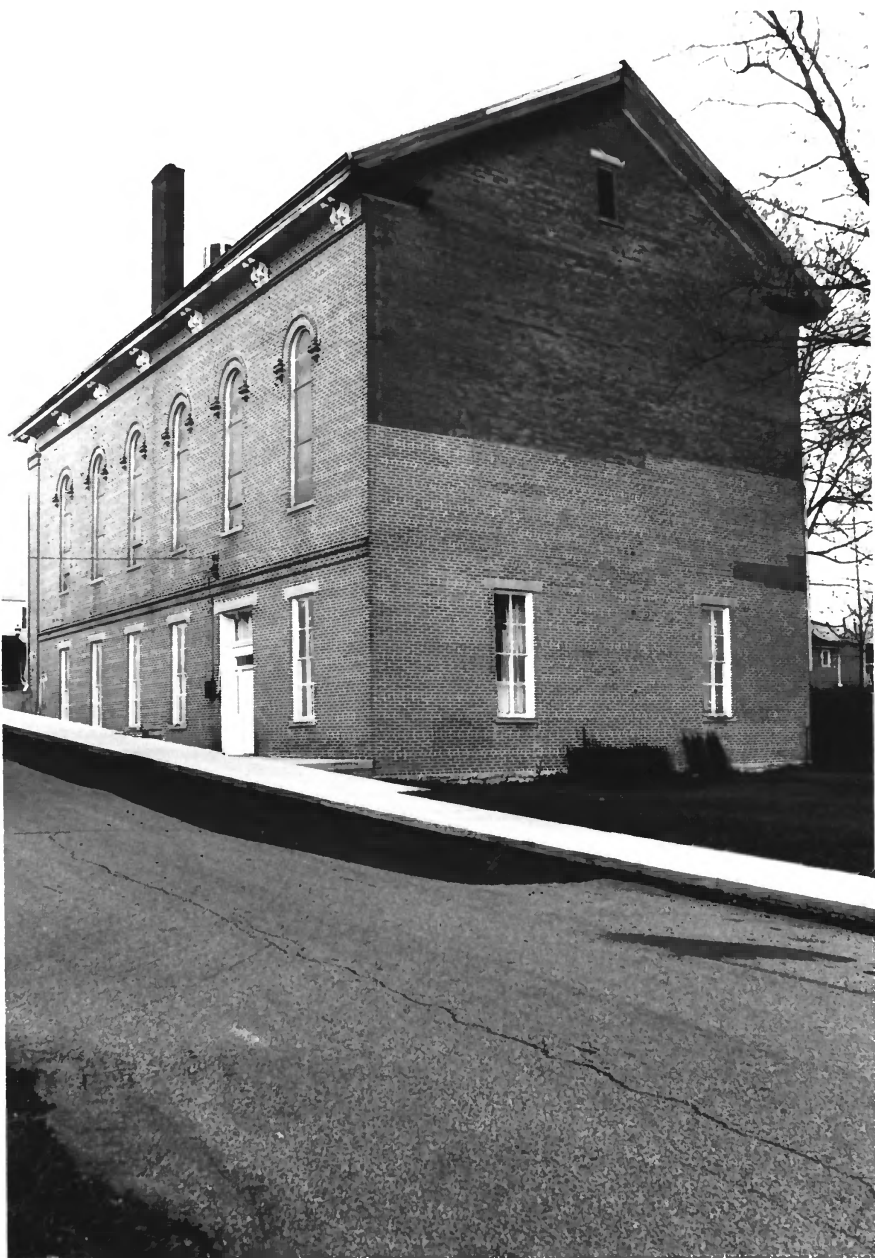

MOORES HILL UNITED METHODIST CHURCH

DEARBORN COUNTY, INDIANA

KRIDER STUDIO

DEC. 11, 1996

KRIDER STUDIO, 215 WALNUT ST,
LAWRENCEBURG, IND, 47025

FRONT - WEST & SOUTH

CAMERA DIRECTION SOUTHEAST

PHOTOGRAPH NO. 1