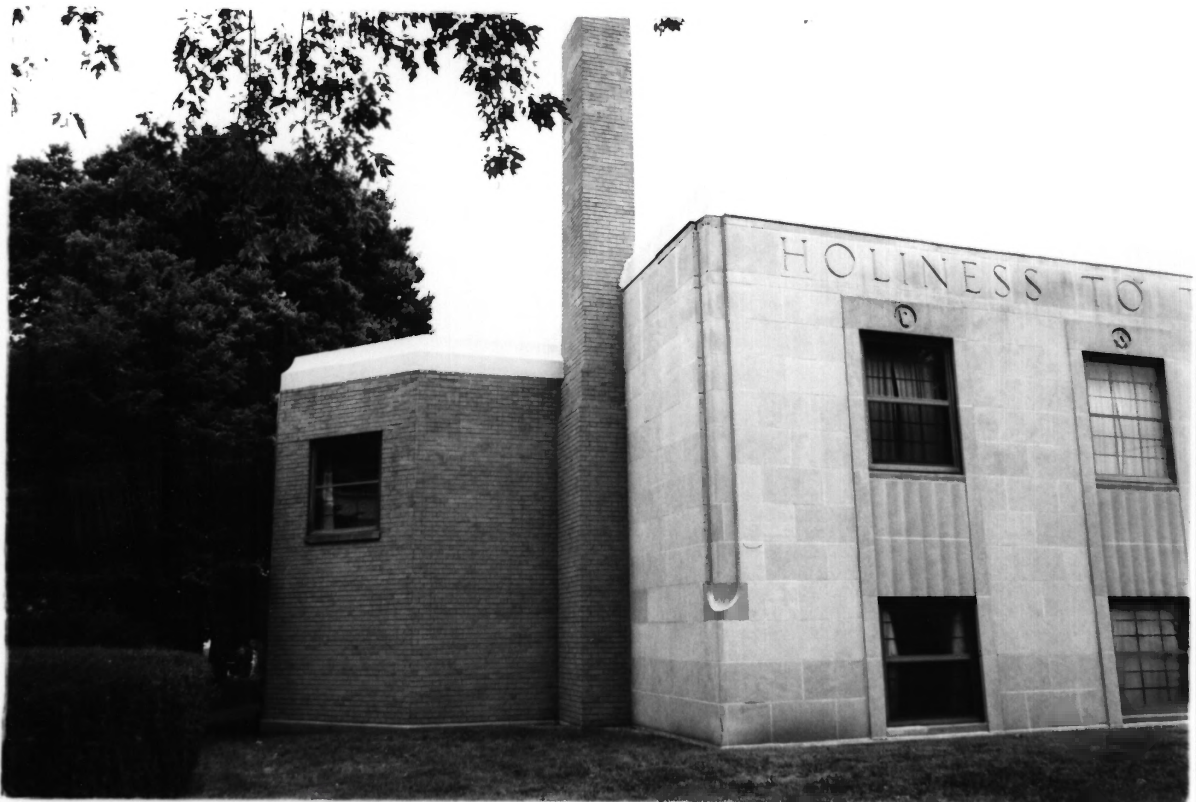

CHARITON MASONIC TEMPLE
LUCAS COUNTY, IA Photo #1

CHARITON MASONIC TEMPLE
LUCAS COUNTY, IA
Photo # 2

CHARITON MASONIC TEMPLE
LUCAS COUNTY, IA Photo #3

CHARITON MASONIC TEMPLE
LUCAS COUNTY, IA photo # 4

A-L-5936

LAID BY
JOHN-T-AMES
GRAND MASTER

CHARITON MASONIC TEMPLE
LUCAS COUNTY, IA photo # 5

CHARITON MASONIC TEMPLE
LUCAS COUNTY, IA photo # 6

CHARITON MASONIC TEMPLE
LUCAS COUNTY, IA Photo # 7

CHARITON MASONIC TEMPLE #8
LUCAS COUNTY, IA photo #8