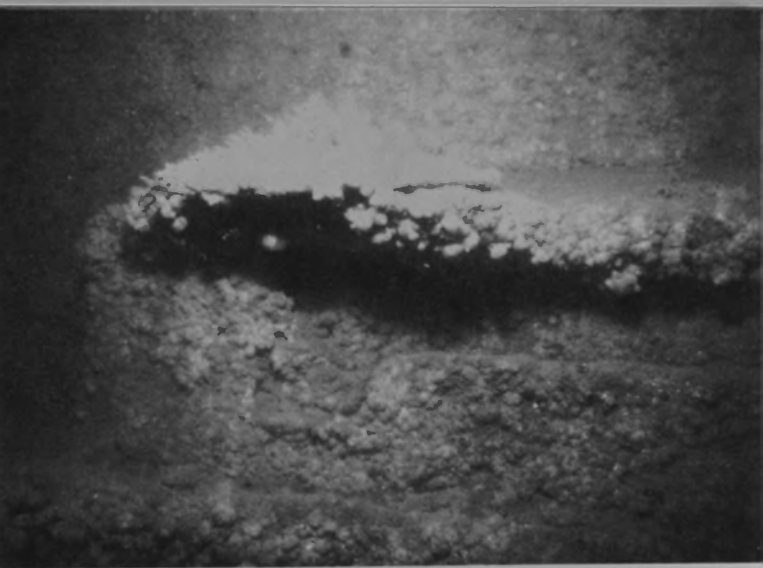

Suspending bomb below hull of U-1105.

Looking from bow toward stern.

Range pole (striped) is part of bomb
test.

EX-102 NN 9 7178

U-1105

St. Mary's Co, MD

Photographer: Unknown date: May 10, 1945

Original located at Naval Historical Center
Wash DC.

U-1105 Embedded in bottom of
Potomac River - bow is downstream.

U-1105

St. Mary's Co, MD

Drawing: Michael Pokuski date: 1993

Original in possession of Pokuski

Photograph: Susan Langley

Housing in conning tower for radar
unit (Hohentweil - U FuMO 61)