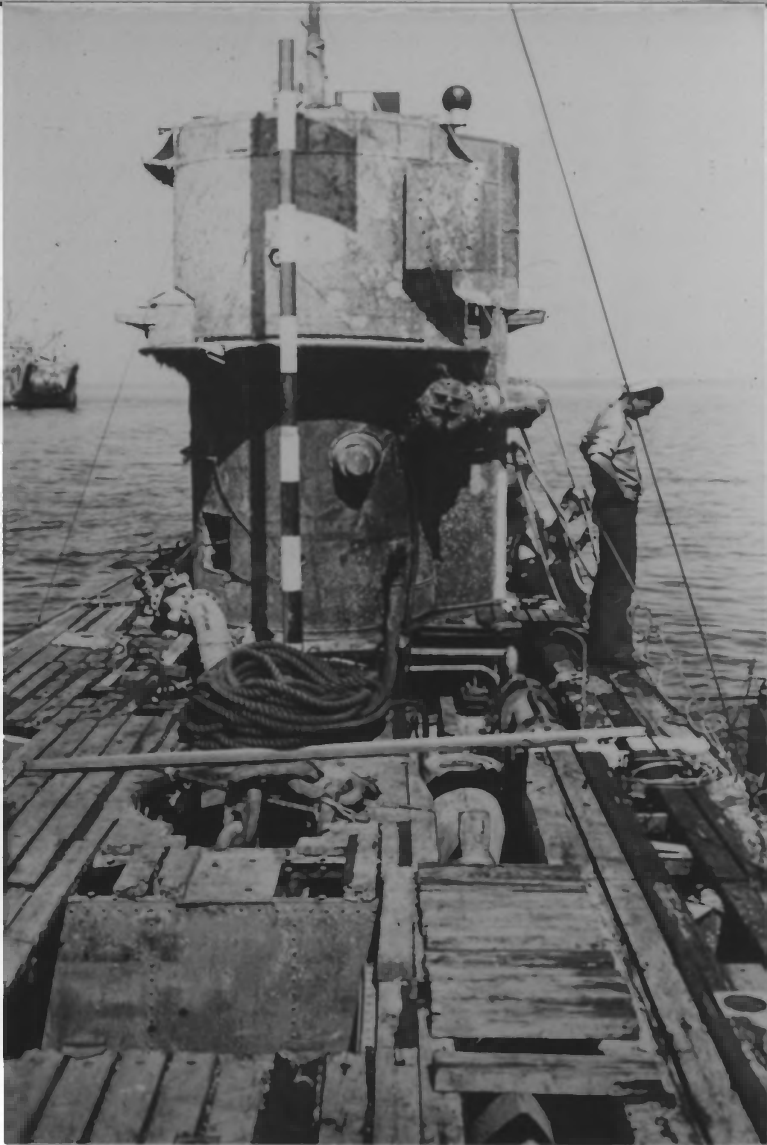

U-1105

St. Mary's, MD

Drawing source: Unknown date: late WWII
(ca. 1944-45)

Cited in report by Pokusha & Shonette 1994.

Standard Type VII-C German submarine.

U-1105

St. Mary's Co., MD

Photographer: unknown Date: June 3, 1944

Top - U-1105 prepared for test

Middle - actual detonation 12:30pm

Bottom - U-1105 sinking

U-1105

St. Mary's Co, MD

Photographer: Unknown date Sept. 19, 1949
Original located at Naval Historical Center, Wash.-D.C.

Suspending bomb below hull of U-1105.

Looking from bow toward stern.

Range pole (striped) is part of bomb
test.

EX-102 NN 9 7178

U-1105

St. Mary's Co, MD

Photographer: Unknown date: May 10, 1945

Original located at Naval Historical Center
Wash DC.