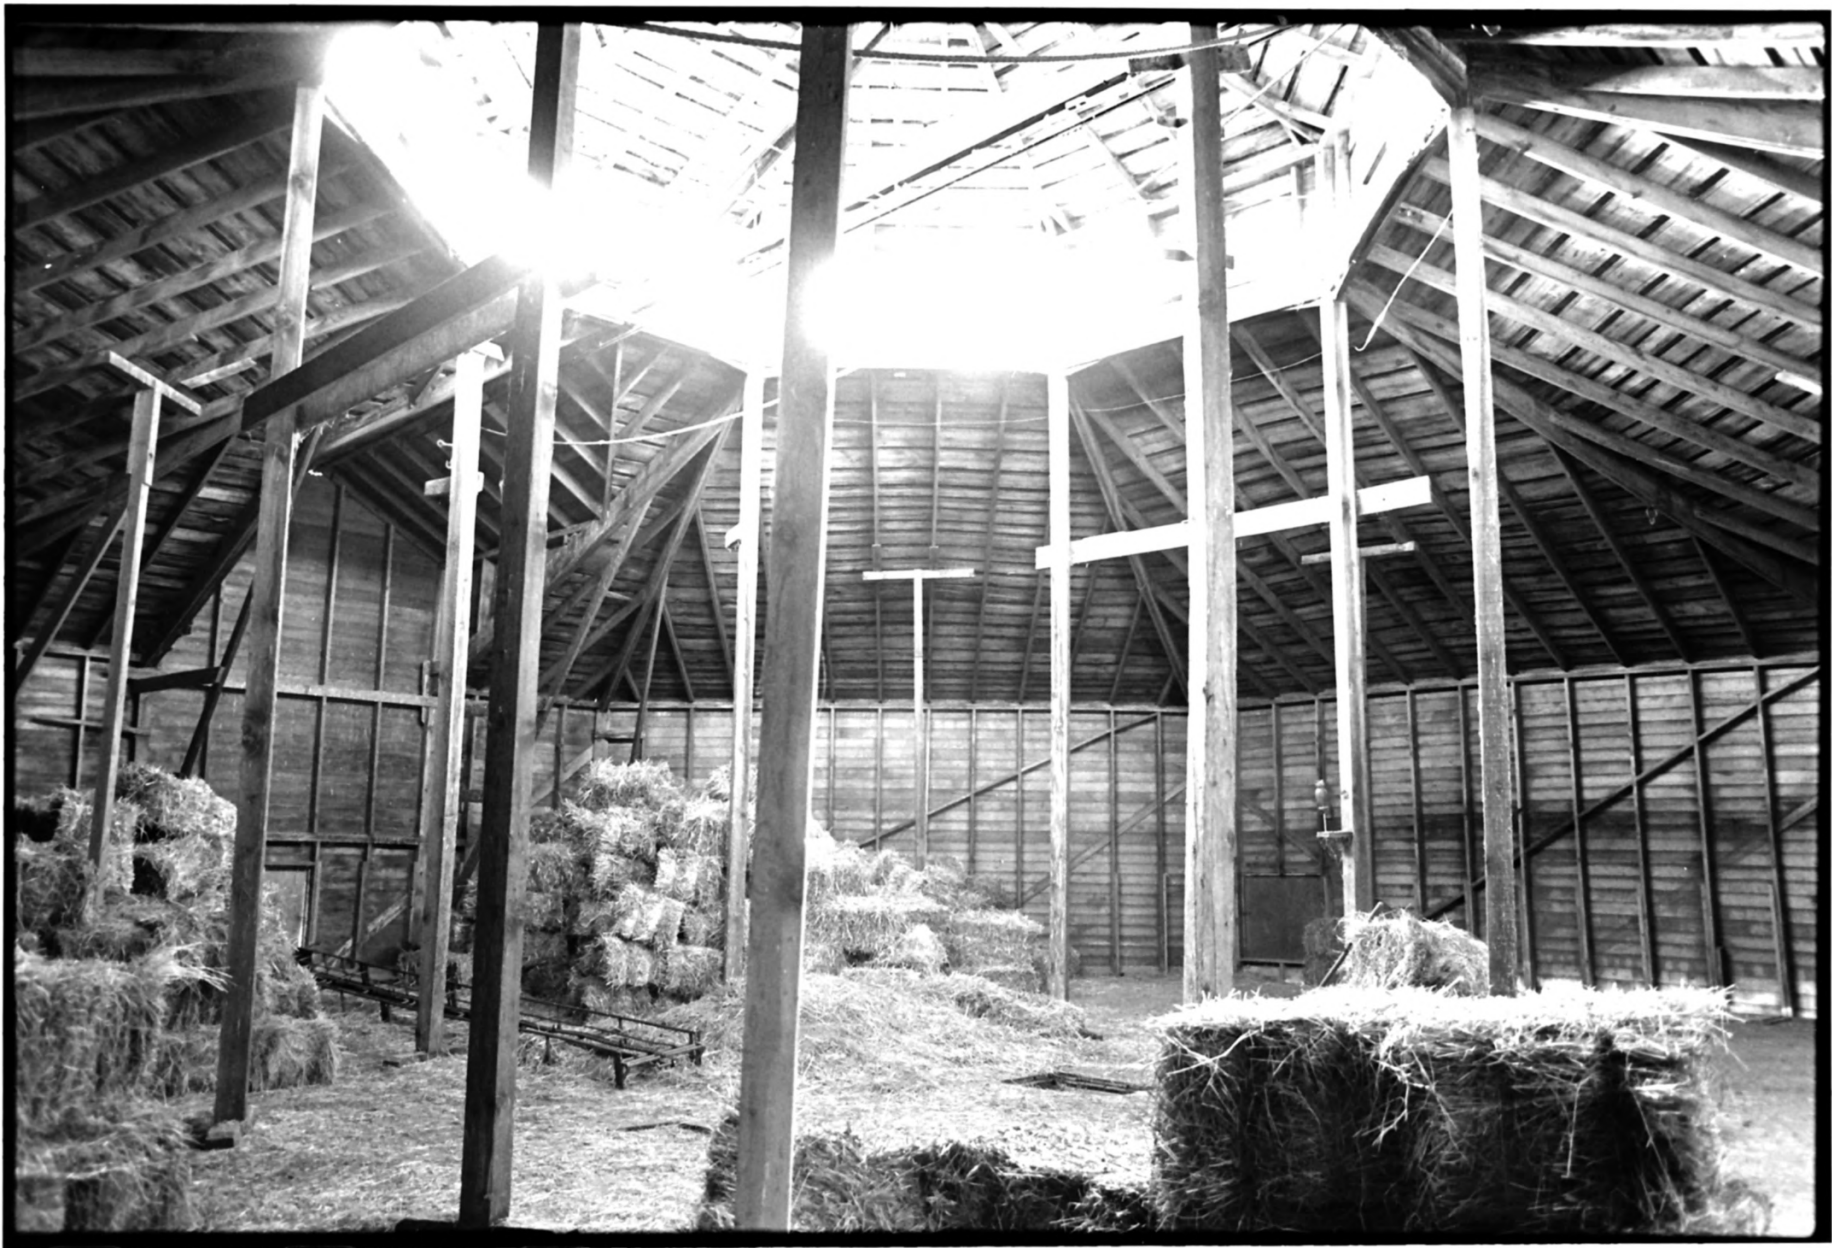

Sylvanus Marriage Octagonal Barn
Round Barn Thematic Nomination
New Rockford vicinity, Eddy County, ND

Photo credit: L. Martin Perry

Date of photo: April, 1986

Location of negative: State Historical Society of North Dakota
North Dakota Heritage Center
Bismarck, ND 58505

Direction to East Northeast

Photo 7 of 12

Sylvanus Marriage Octagonal Barn
Round Barn Thematic Nomination
New Rockford vicinity, Eddy County, ND

Photo credit: L. Martin Perry

Date of photo: April, 1986

Location of negative: State Historical Society of North Dakota
North Dakota Heritage Center
Bismarck, ND 58505