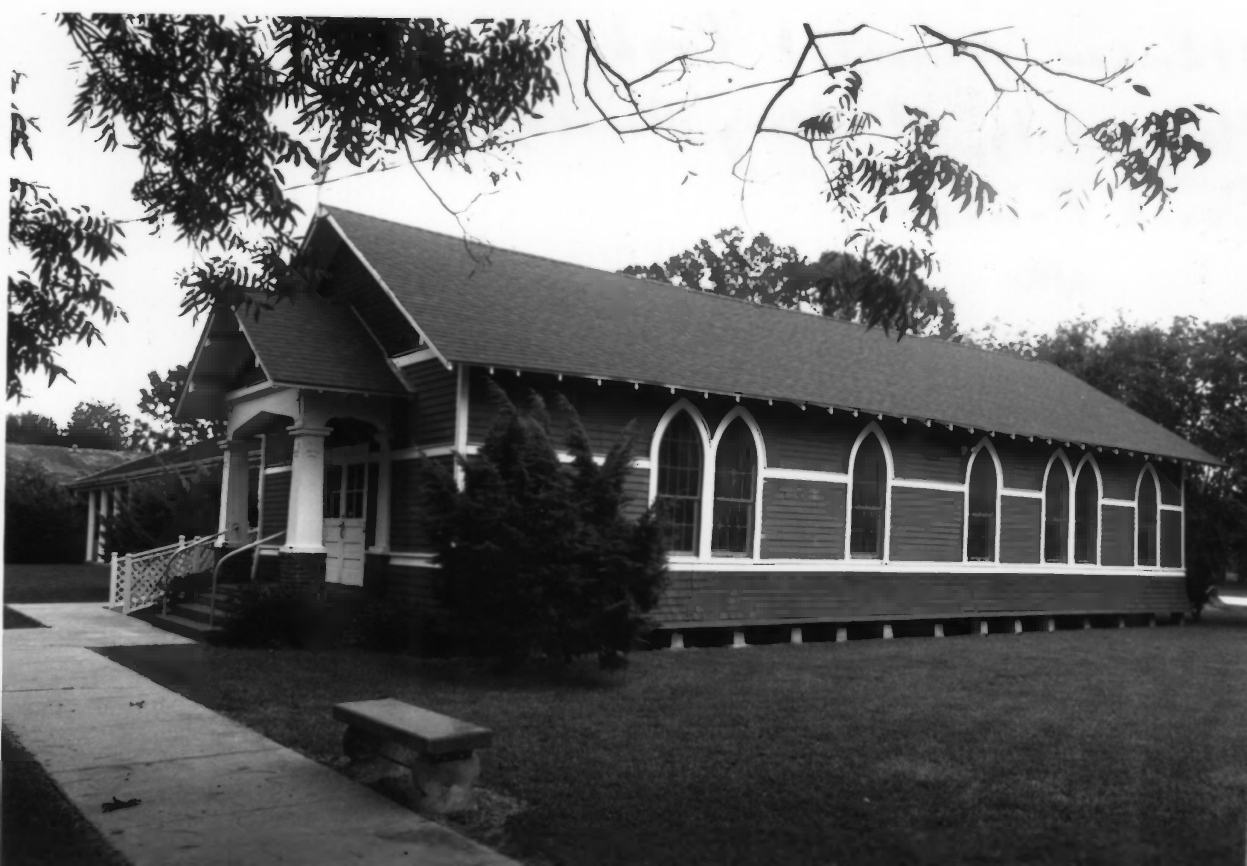

Atkinson Memorial Presbyterian Church
Mongan City, St. Mary Parish, LA

Donna Fricker

6/90

LASHPO

Southeast

Photo No. 1

Atkinson Memorial Presbyterian Church
Morgan City, St. Mary Parish, LA
Patricia Duncan.

10/29/90

LASHPO

Northeast

Photo No. 2

Atkinson Memorial Presbyterian Church
Morgan City, St. Mary Parish, LA
Donna Fricker

6/90

LASHPO

EAST