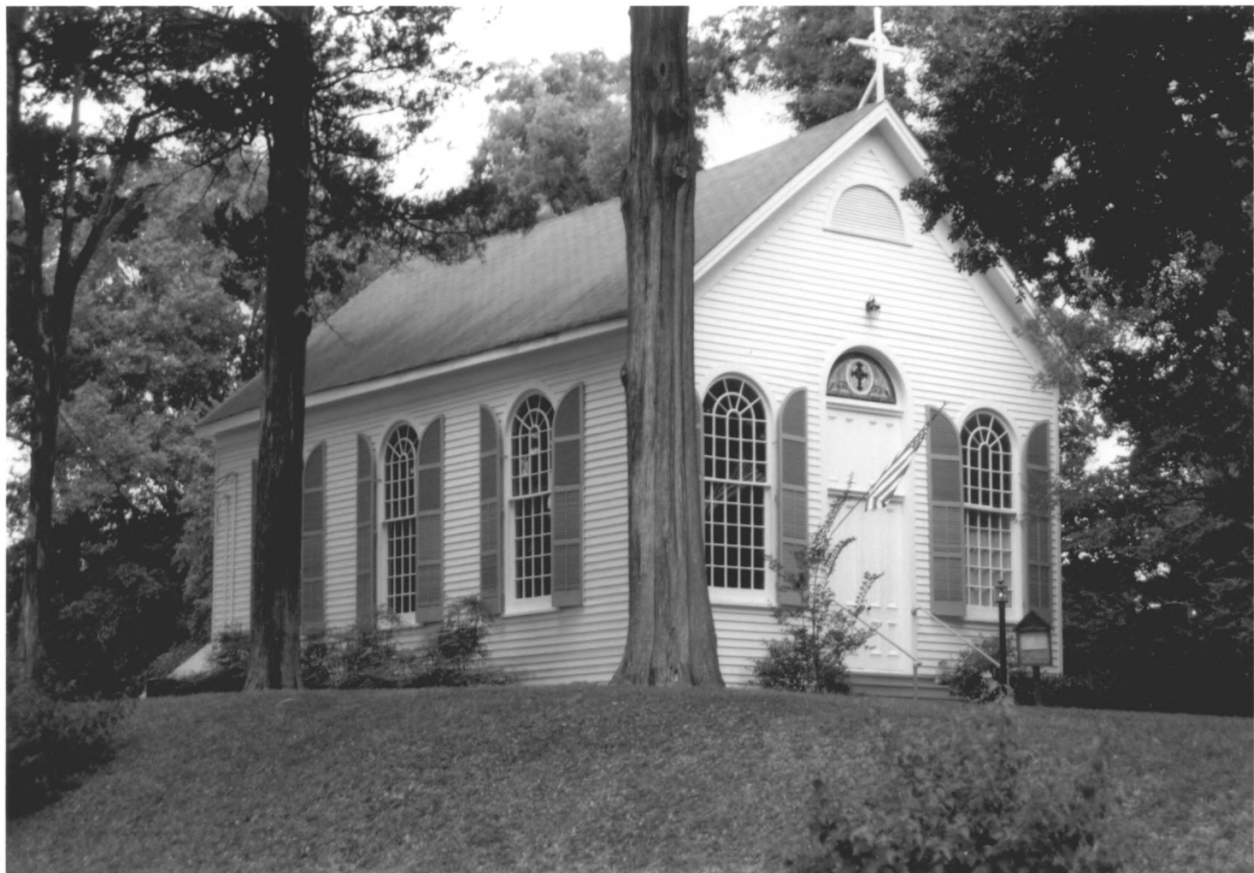

Water Tank and Tower
Town Square
#1

Raymond, Hinds, Mississippi
Raymond Historic District
Photo 1 of 20

210 East Court Street

11

Raymond, Hinds, Mississippi

Raymond Historic District

Photo 2 of 20

Raymond Town Hall
108/110 Courtyard Square
#17

Raymond, Hinds, Mississippi
Raymond Historic District
Photo 3 of 20

100 Block

Dupree Street

Raymond, Hinds, Mississippi

Raymond Historic District

Photo 4 of 20

106 Elm Street

#27

Raymond, Hinds, Mississippi

Raymond Historic District

Photo 5 of 20

Church of the Nativity of the Blessed Virgin Mary

108 East Main Street

#45

Raymond, Hinds, Mississippi

Raymond Historic District