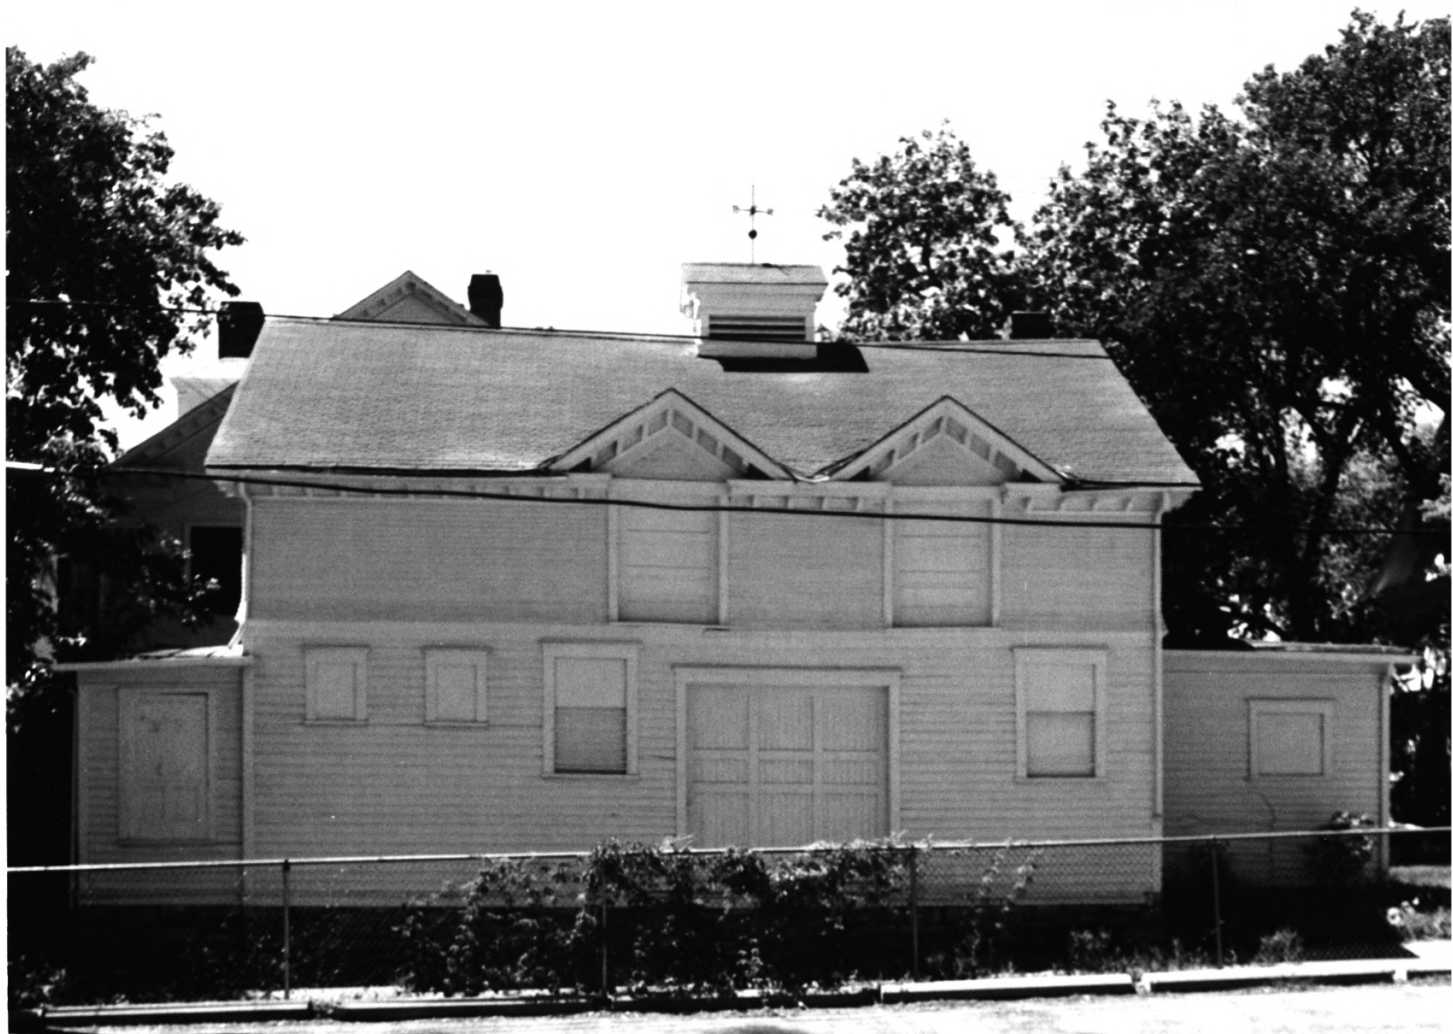

GLUEK HOUSE
HENNEPIN CO., MPLS, MN
PHOTO I. D. P. LARSON

John G. Olvek House
Minneapolis, Minnesota

Photographed by Paul Clifford Larson

7-6-1989

Negatives in photographer's collection

Camera facing **ESE**

NO photo #

GLUEK CARRIAGE HOUSE, MPLS, MN; PHOTO I. D. P. LARSON

John G. Glock Carriage House
Minneapolis, Minnesota

Photographed by Paul Clifford Larson

7-6-1989

negatives in photographer's collection

Camera facing W