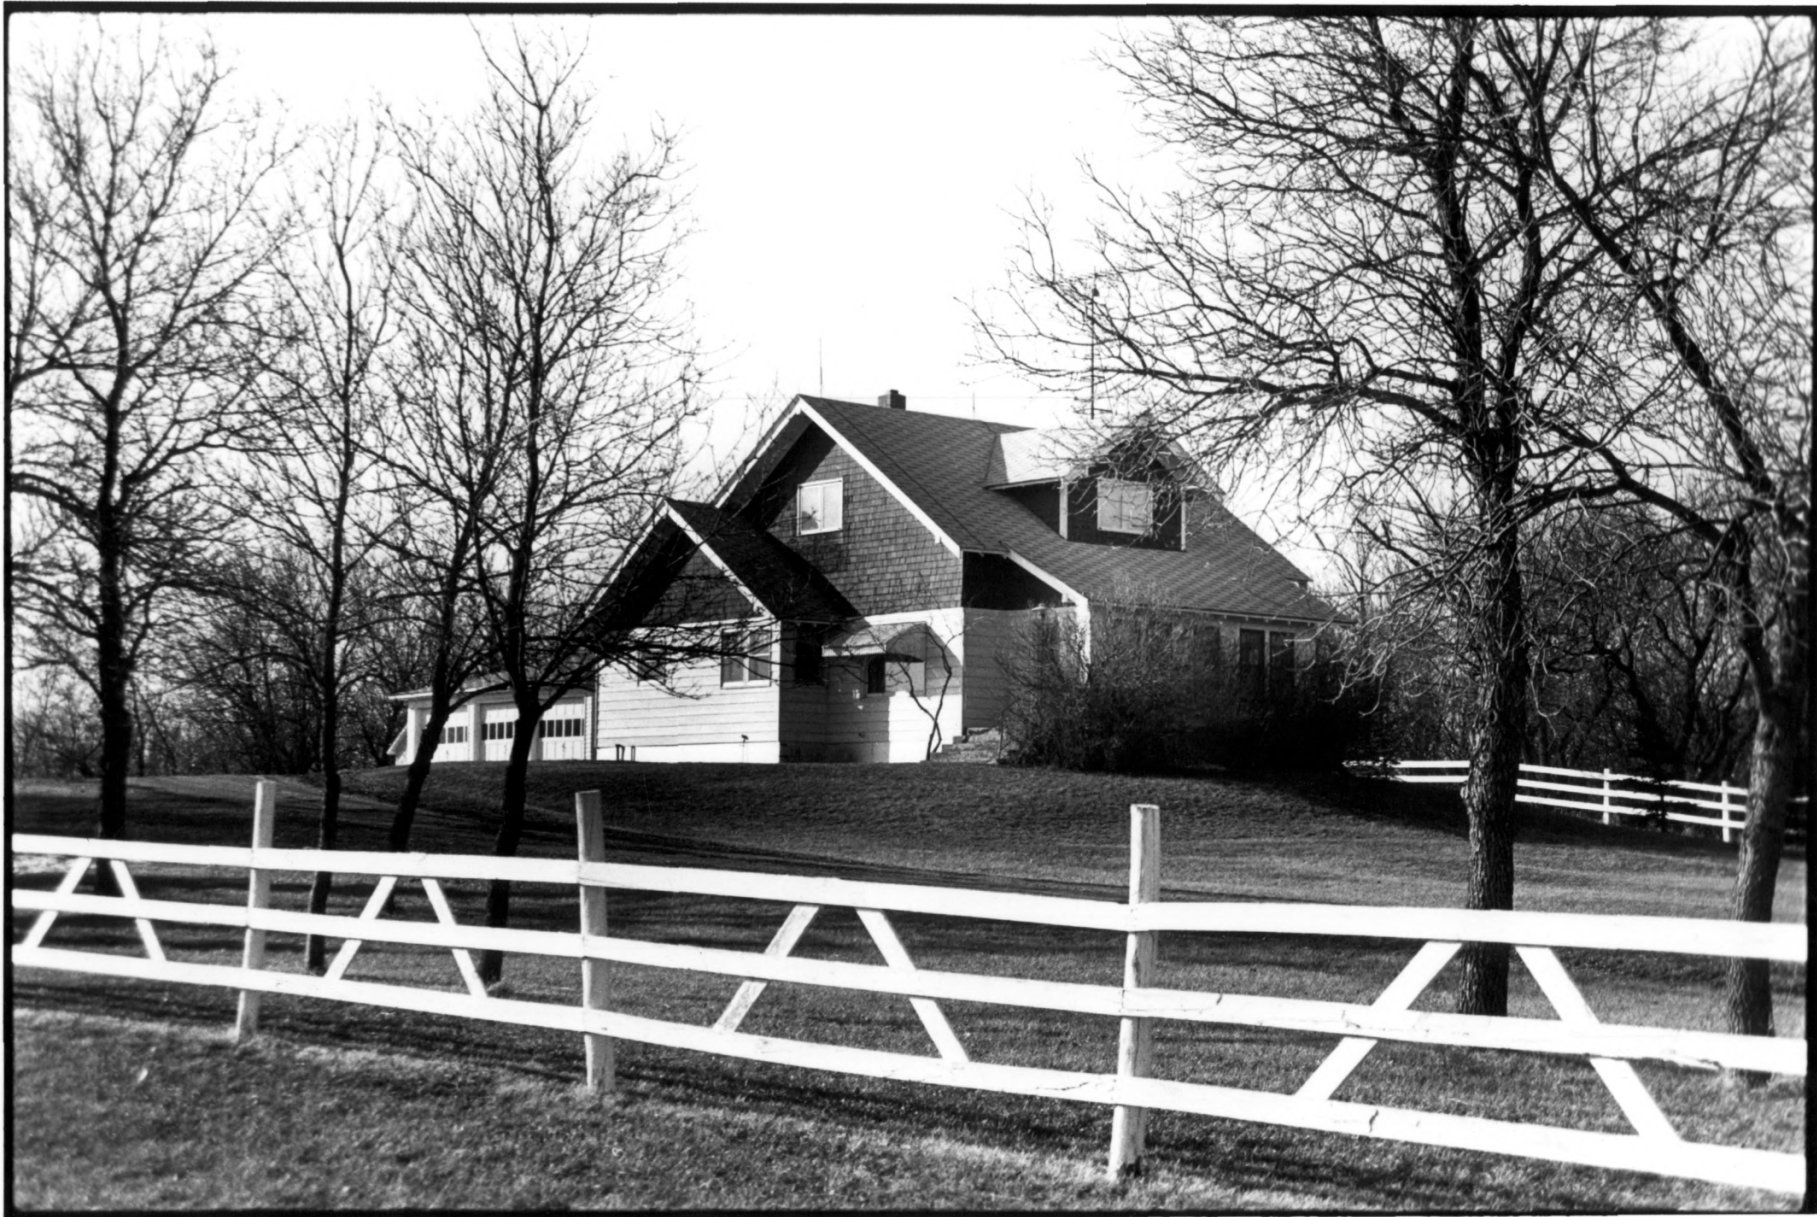

View of Farm House from Southeast

Photo 1 of 8

Pierson Farm

Benson County, North Dakota

Photo Credit: Unknown

Date of Photo: ca. 1948

Location of negative:

State Historical Society of North Dakota

Location of negative: Strand Studio

Rugby, N.D. 58368

Aerial View from Southeast

Photo 3 of 8

Pierson Farm

Benson County, North Dakota

Photo Credit: Frank E. Vyzralek

Date of Photo: March 21, 1985

Location of negative:

Great Plains Research

702 Capitol Avenue

Bismarck, N.D. 58501

View from Southeast

Photo 4 of 8

Pierson Farm

Benson County, North Dakota

Photo Credit: Frank E. Vyzralek

Date of Photo: March 21, 1985

Location of negative:

Great Plains Research

702 Capitol Avenue

Bismarck, N.D. 58501

View from Southeast

Photo 5 of 8