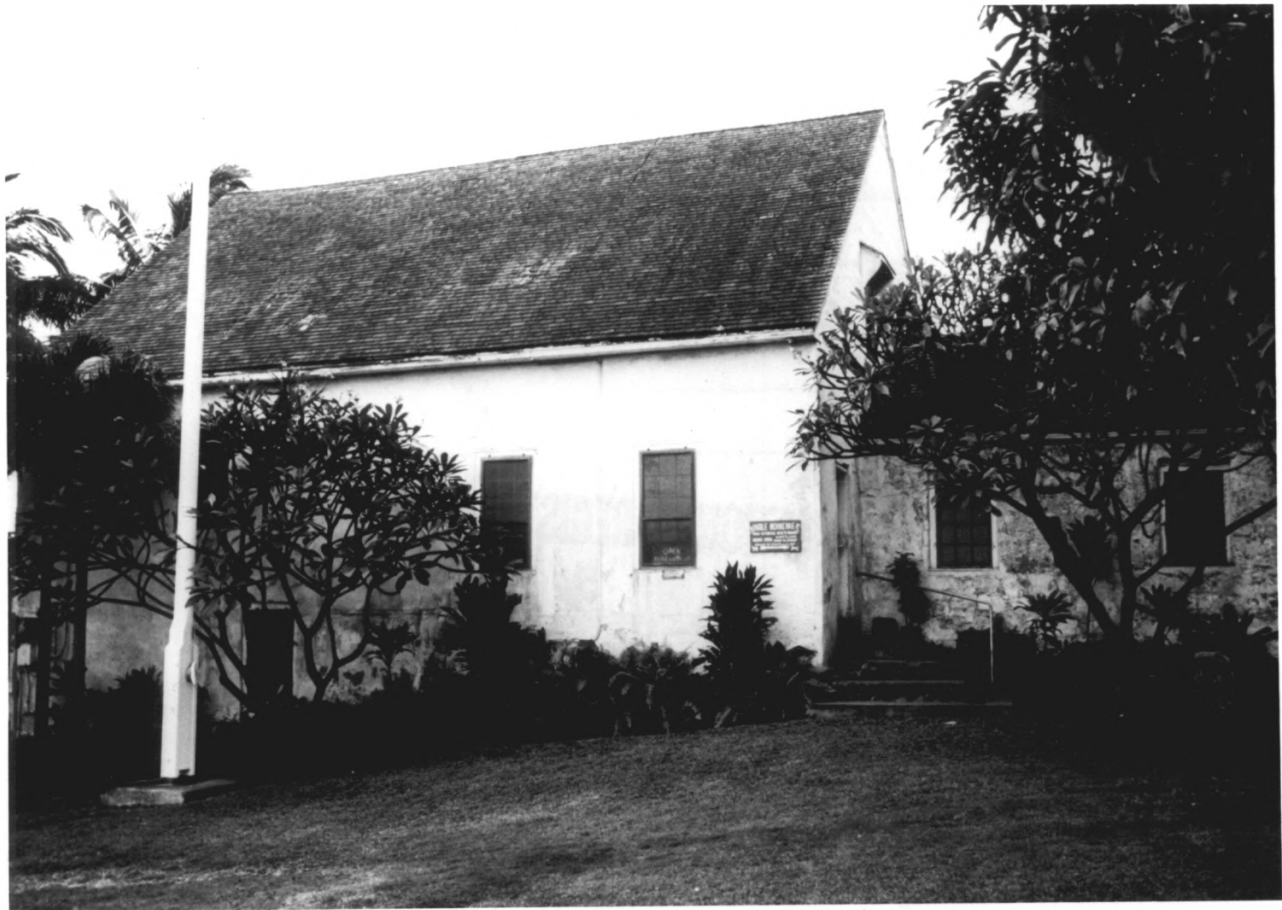

NPS Number 3/20/73

Title: Old Bailey House

Loc. Maui, Hawaii

original house and "annex"

①

PROPERTY OF THE NATIONAL REGISTER

Bailey House - showing original house and
"annex" which was constructed for Mr. Bailey's
girls' school.

NPS Number 3/20/73

Title: Old Bailey House

Loc. Maui, Hawaii

Bailey House

②

PROPERTY OF THE NATIONAL REGISTER

NPS Number 3/20/73

Title: Old Bailey House

Loc. Maui, Hawaii

Lower 2 Floors

③

PROPERTY OF THE NATIONAL REGISTER

Bailey House - lower two floors are original
part of the building constructed in 1833.

NPS Number 3/20/73

Title: Old Bailey House

Loc. Maui, Hawaii

Photo of painting of Bailey

HOUSE

④

PROPERTY OF THE NATIONAL REGISTER

Photo of a painting of the Bailey House on the right
and building of Wailuku Female Seminary on
the left. (Painting c. 1880, photo taken 1972)