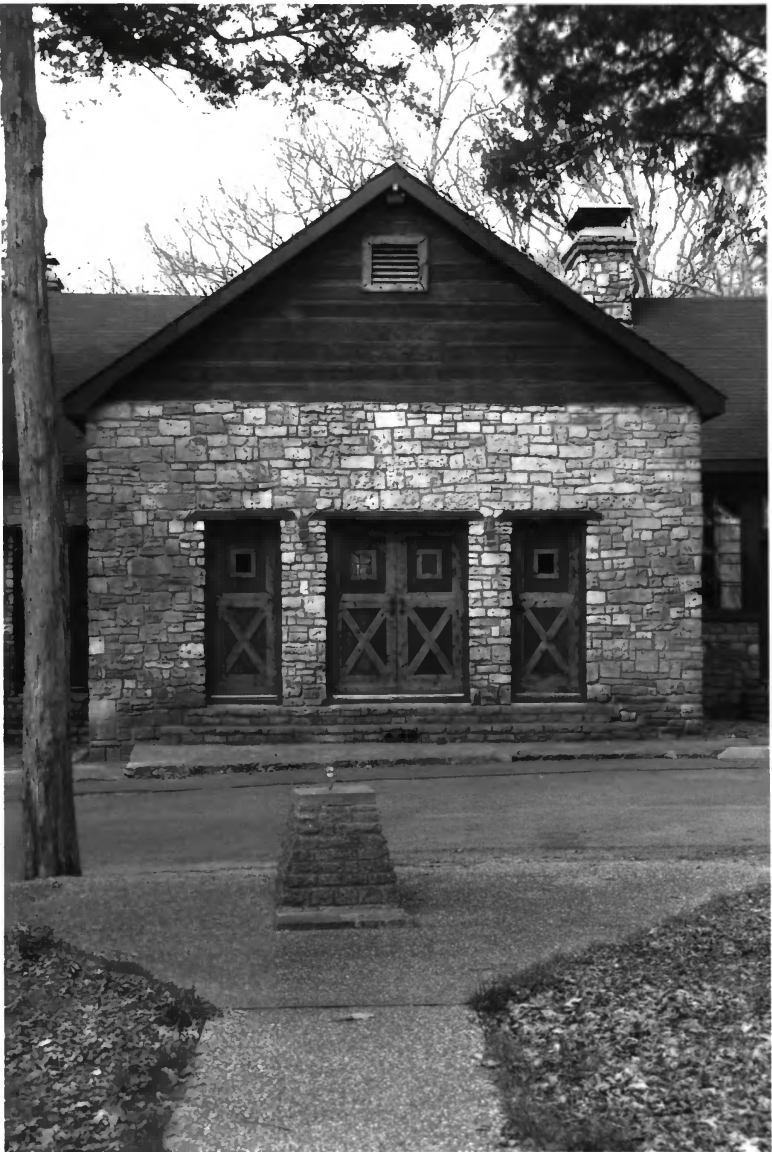

Cedars of Lebanon State Park Historic District
Wilson County TN
17 of 24