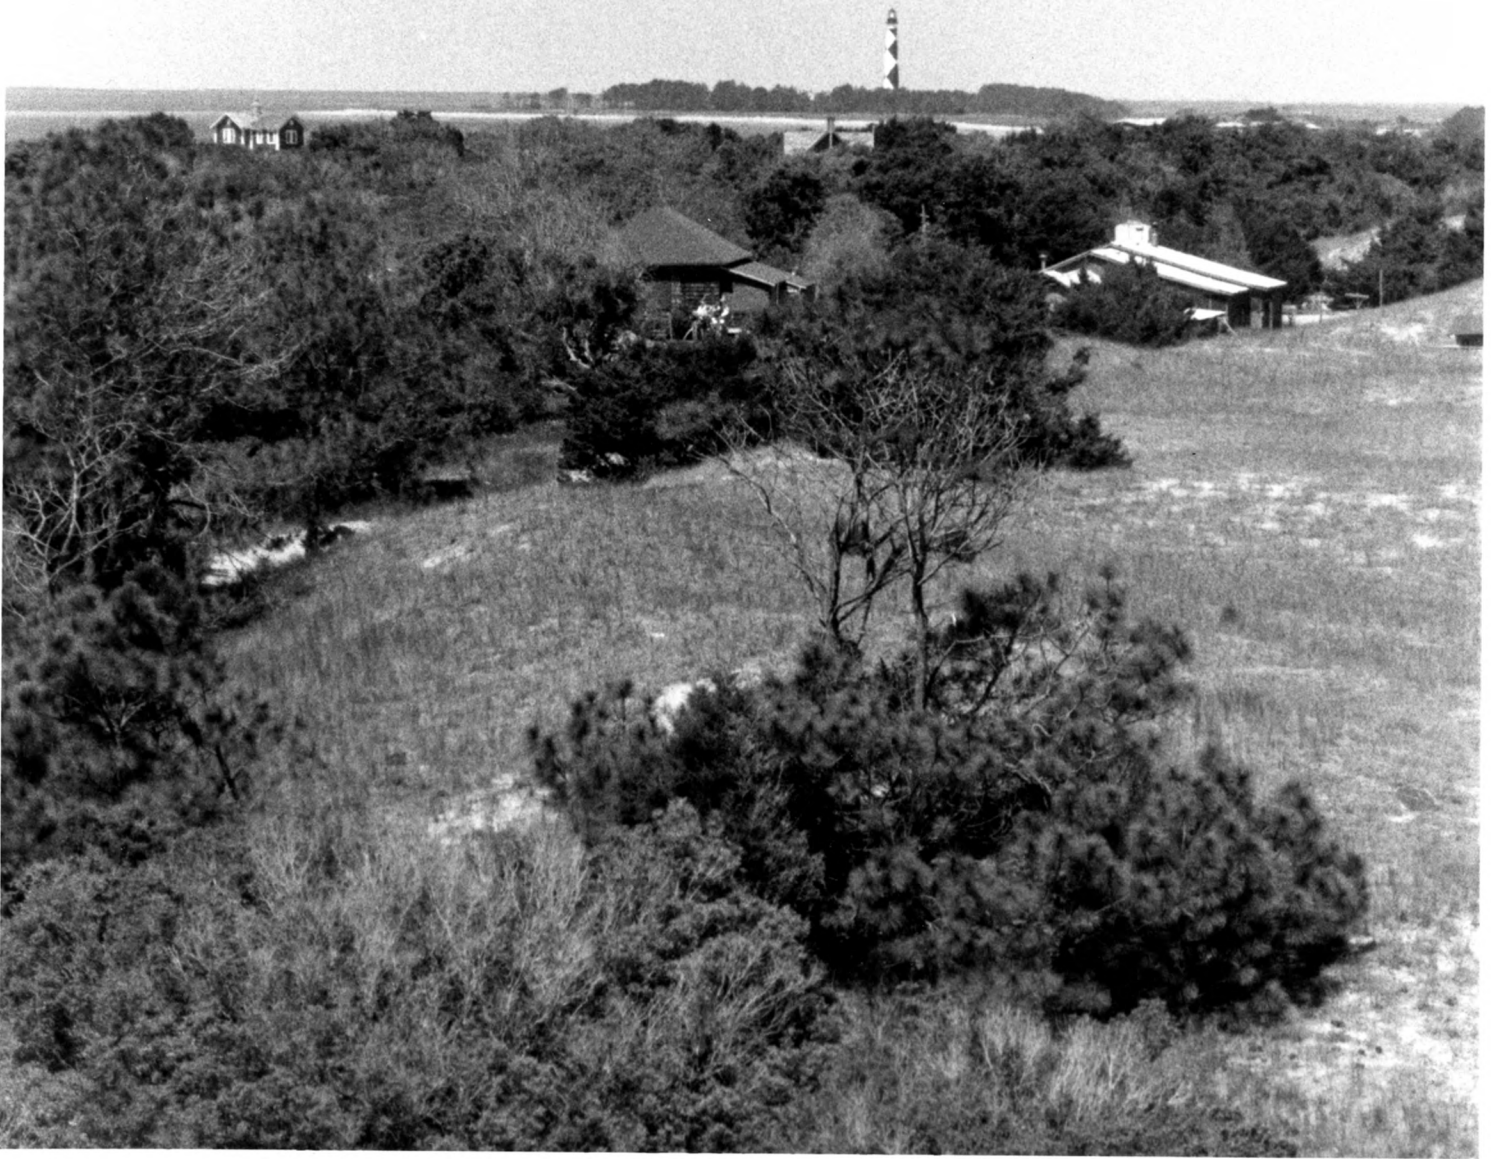

Cape Lookout Village H.D.

Carteret Co., N. C.

B

Cape Lookout Lighthouse complex, looking S
Cape Lookout Village H.D.
Carteret Co., N. C.

~~84~~
84

A

Aerial view of village, looking N from Coast Guard Station
lookout tower