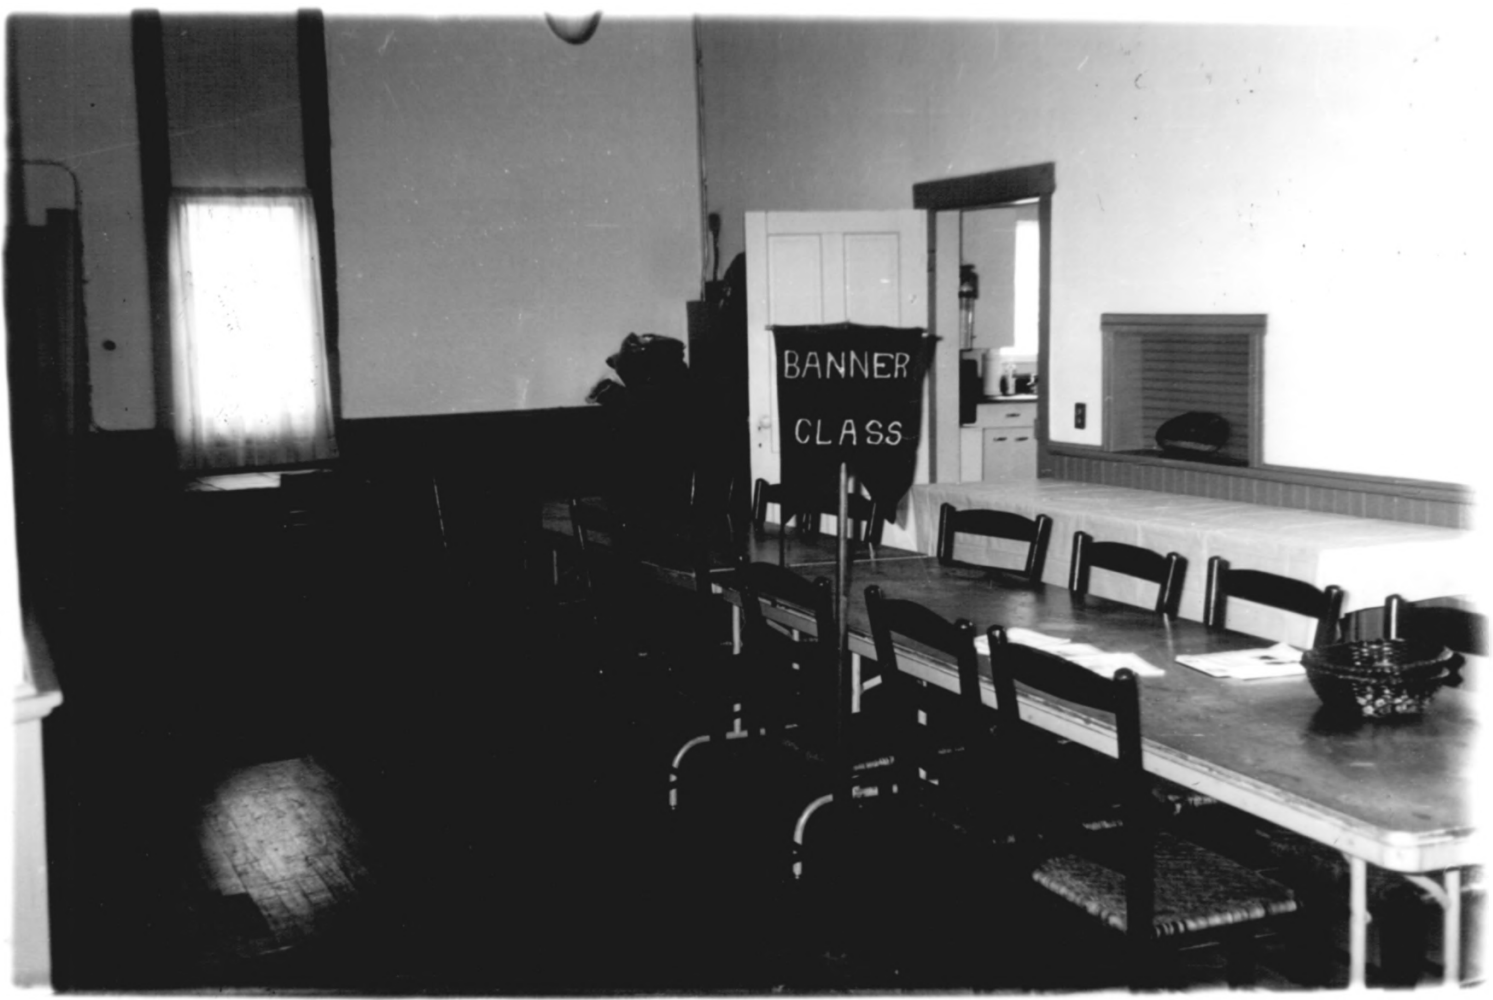

BANNER
CLASS