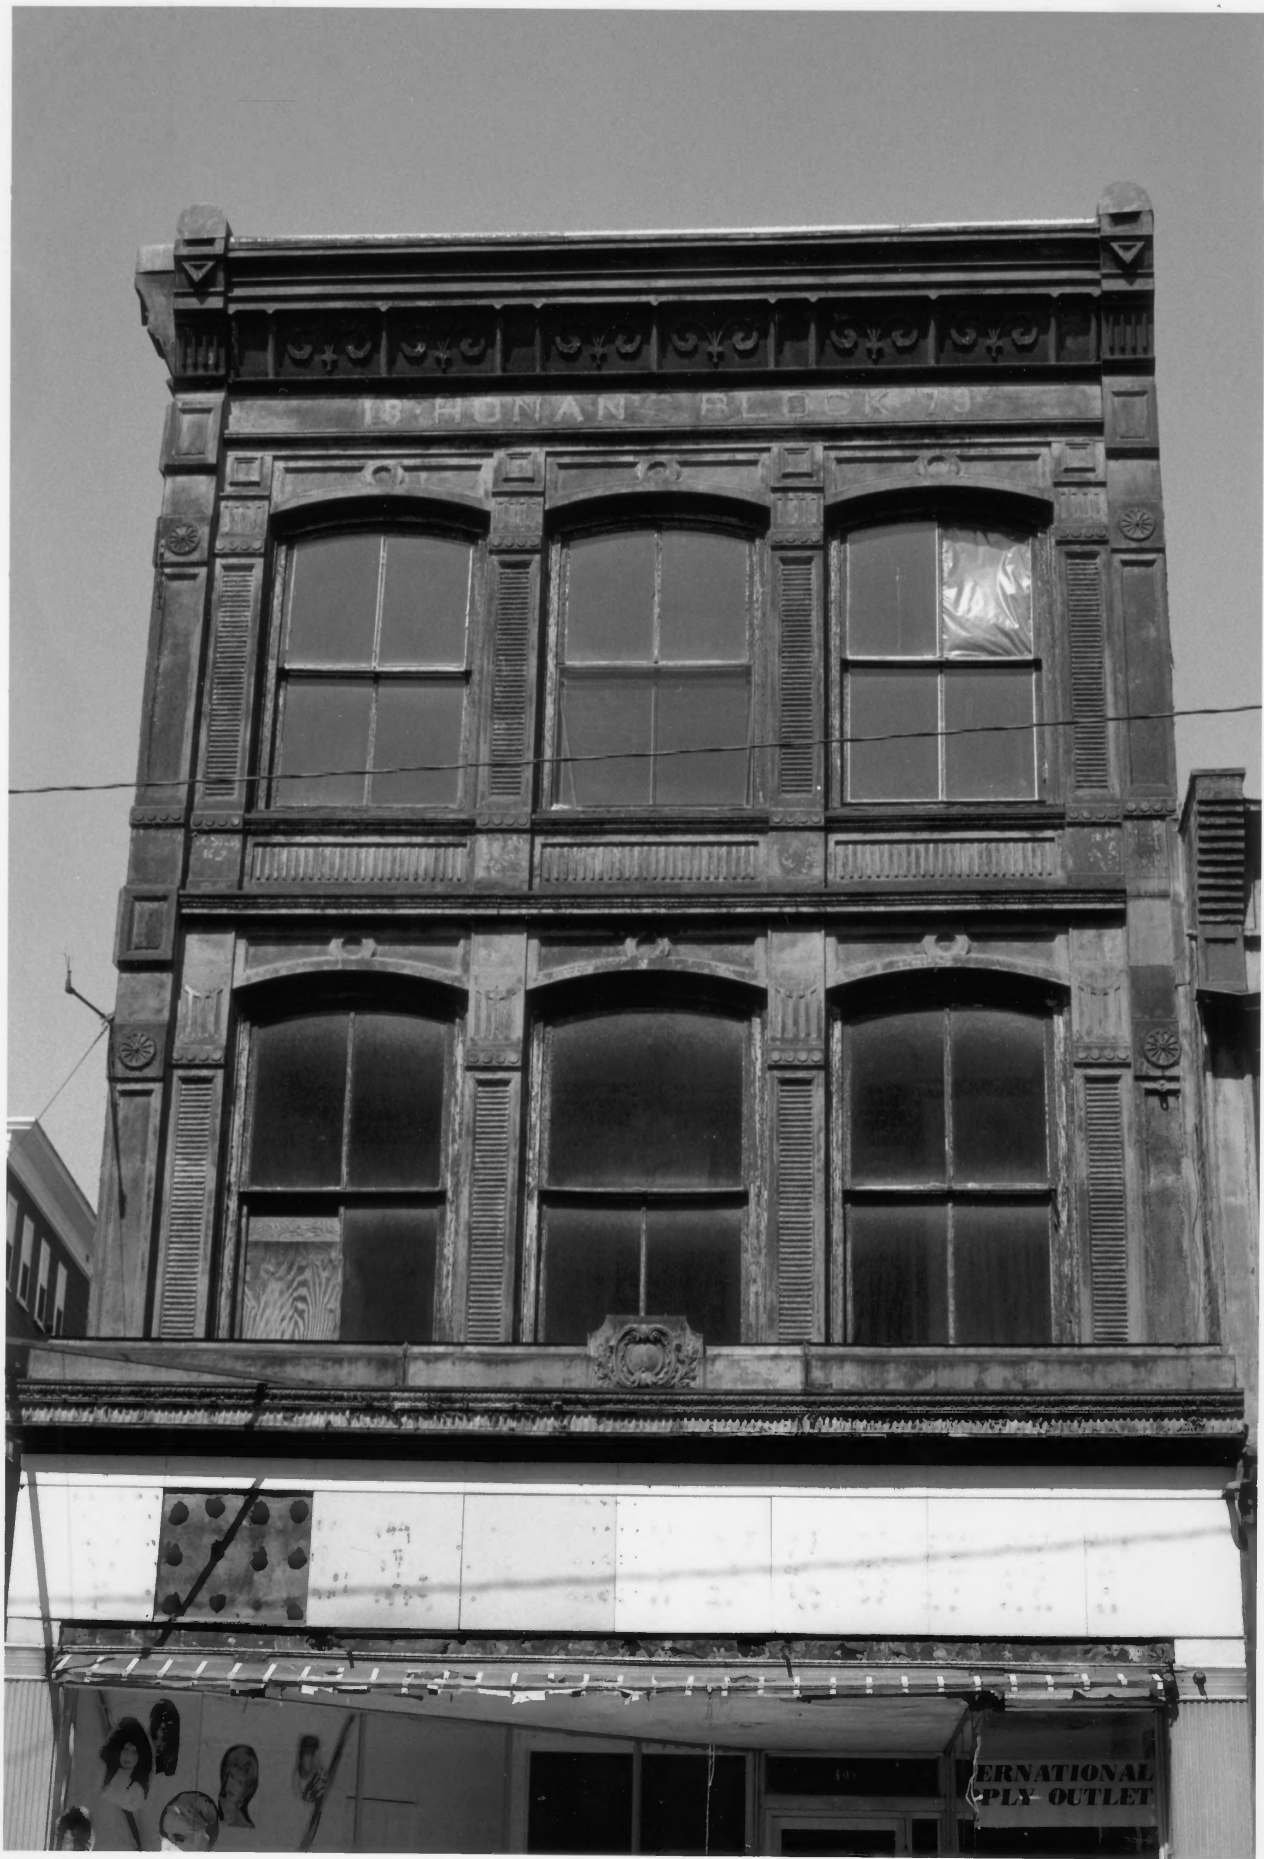

Honan's Block and 112-114 Main Street  
110-114 Main Street  
Woonsocket, Rhode Island

Photographer: Lynda Reed

Date: April 1989

Negatives at: Rhode Island Historical  
Preservation Commission  
150 Benefit Street  
Providence, Rhode Island

View: Main Street elevation, view northwest.

Photo #1

18 HONAN BLOCK 73

INTERNATIONAL  
PLY-OUTLET

2 Honan's Block and 112-114 Main Street  
110-114 Main Street  
Woonsocket, Rhode Island

Photographer: Lynda Reed

Date: April 1989

Negatives at: Rhode Island Historical  
Preservation Commission  
150 Benefit Street  
Providence, Rhode Island

View: Honan's Block Main Street facade,  
view west

Photo #2

3 Honan's Block and 112-114 Main Street  
110-114 Main Street  
Woonsocket, Rhode Island