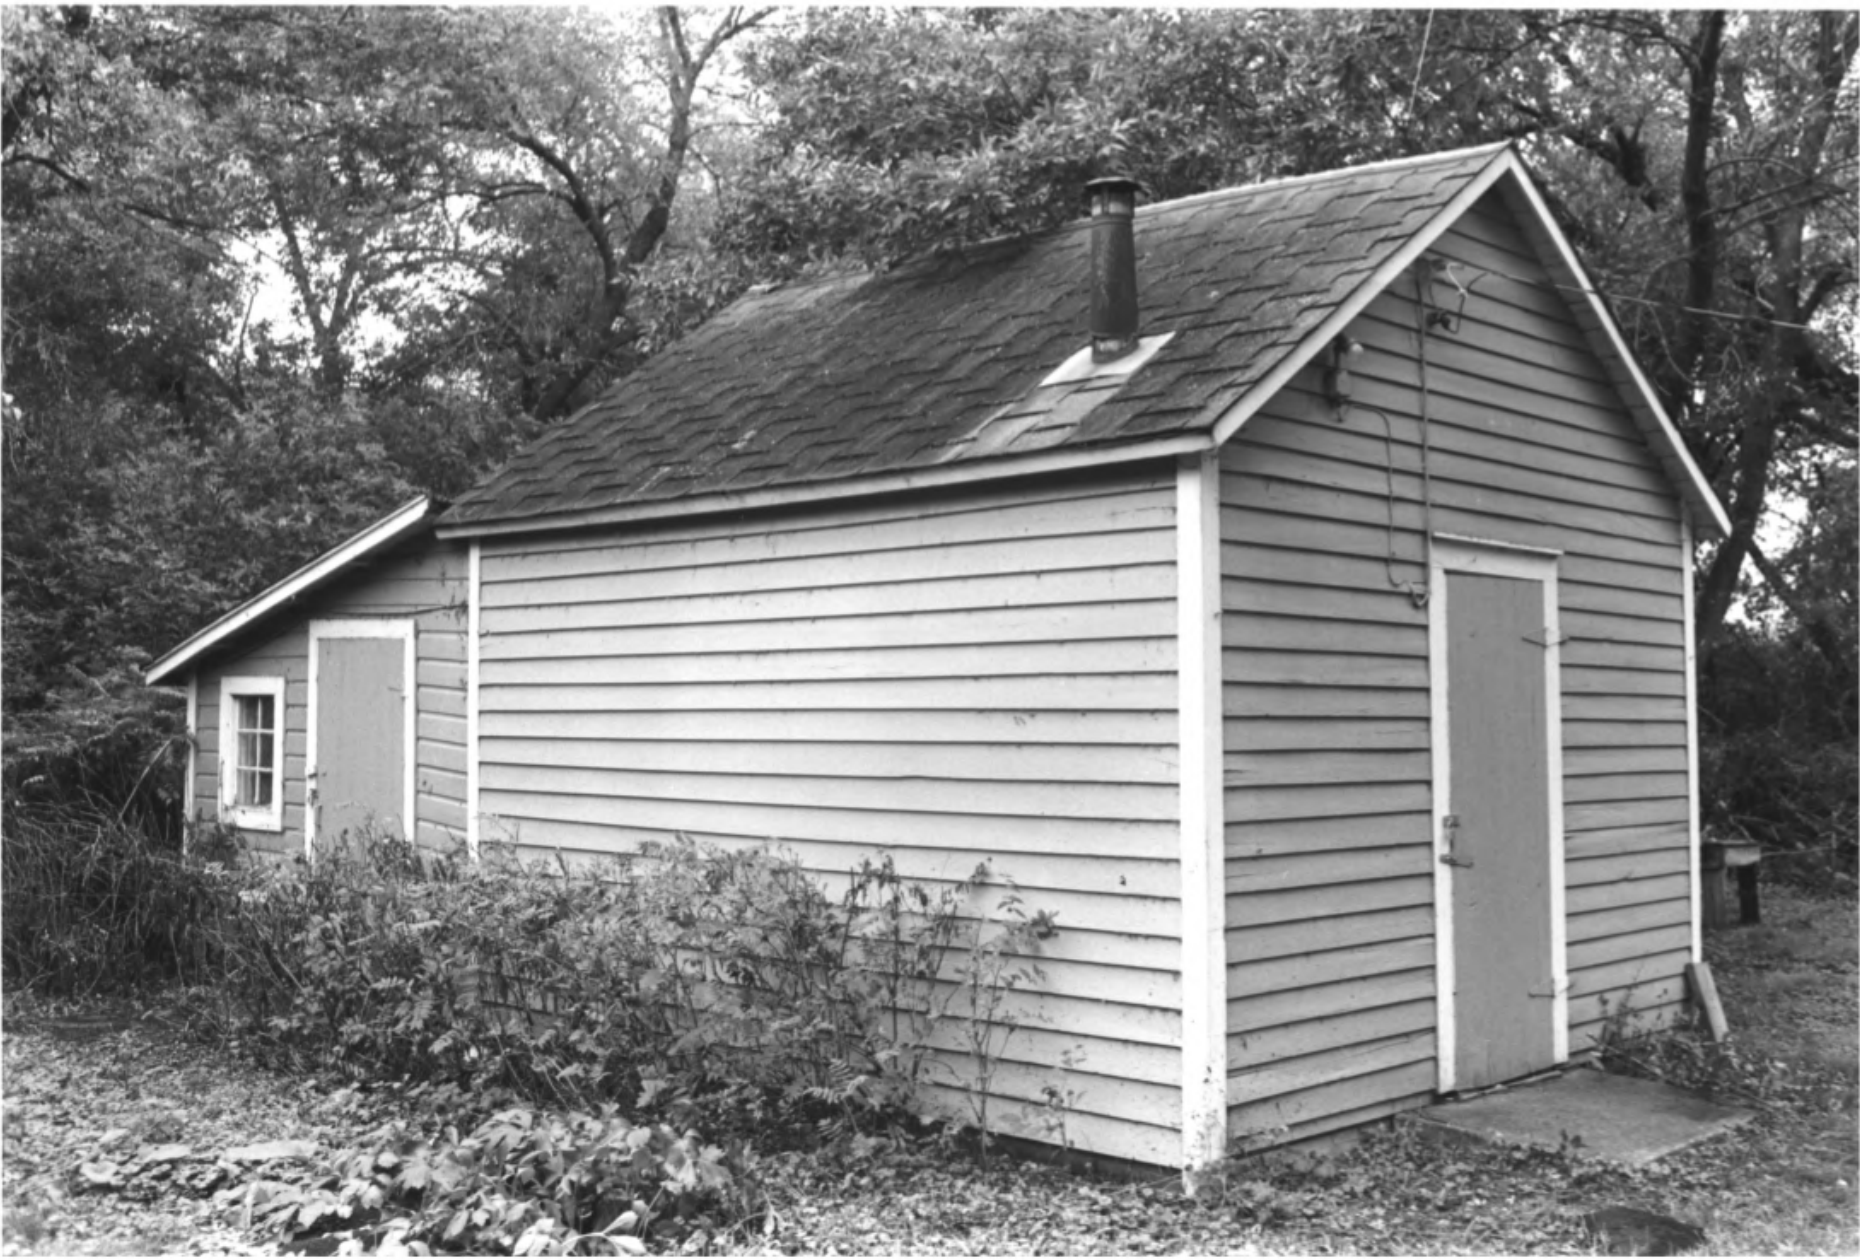

Susan Granger

1983

Minnesota Historical Society, 690

Cedar St., St. Paul, MN 55101

Looking: southwest

06121/15

FROM THE COLLECTION OF THE  
**MINNESOTA HISTORICAL SOCIETY**  
DO NOT REPRODUCE  
WITHOUT WRITTEN PERMISSION