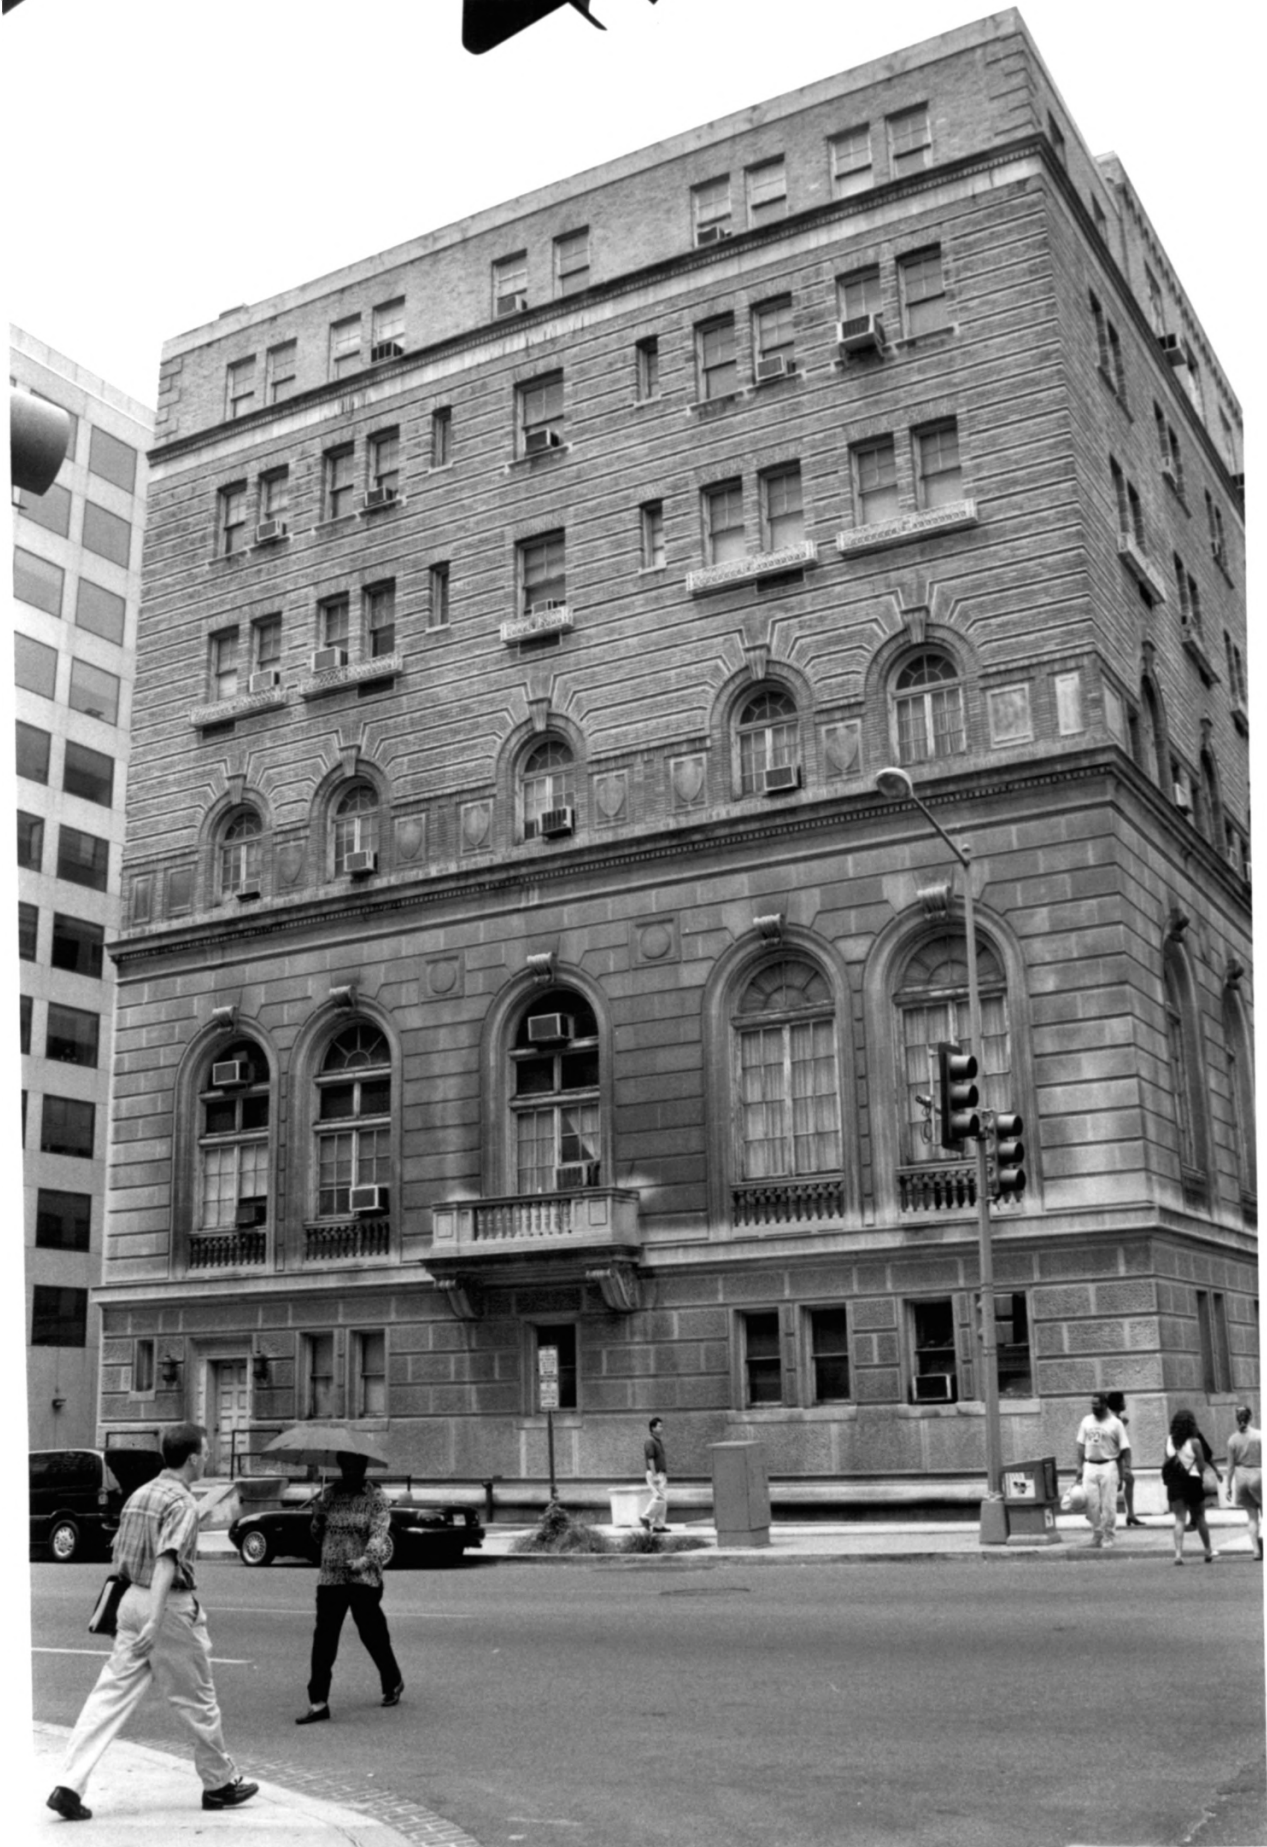

UNITED MINE WORKERS (UNIVERSITY CLUB)

900 15TH STREET, NW

WASHINGTON, DC

EHT TRACERIES, INC.

AUGUST 1999

DC SHPO

EAST ELEVATION FROM McPHERSON SQUARE, LOOKING WEST

2 OF 12