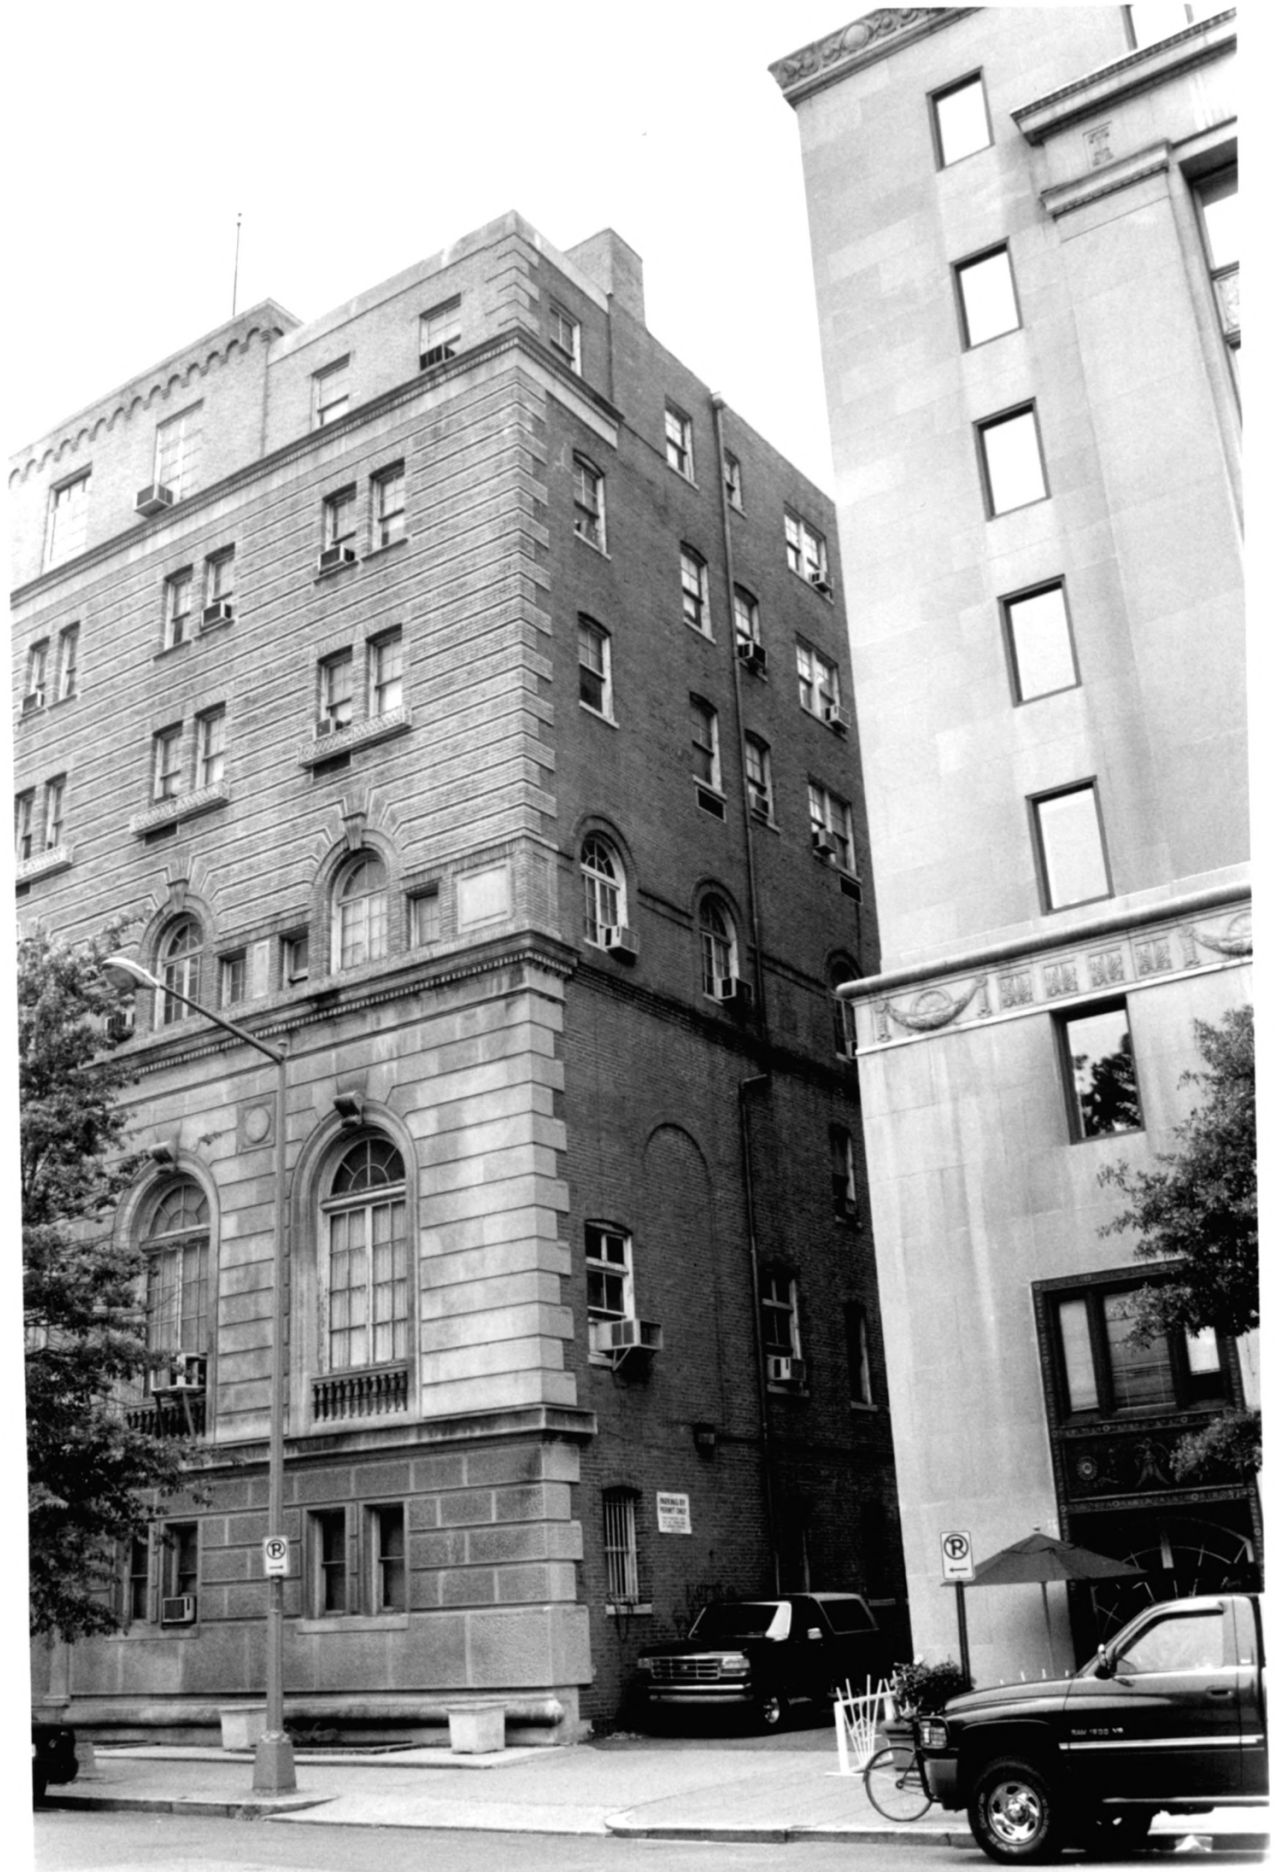

WASHINGTON, DC

EHT TRACERIES, INC.

AUGUST 1999

DC SHPO

WEST ELEVATION, LOOKING NORTHEAST

50F 12

UNITED MINE WORKERS (UNIVERSITY CLUB)

900 15TH STREET, NW