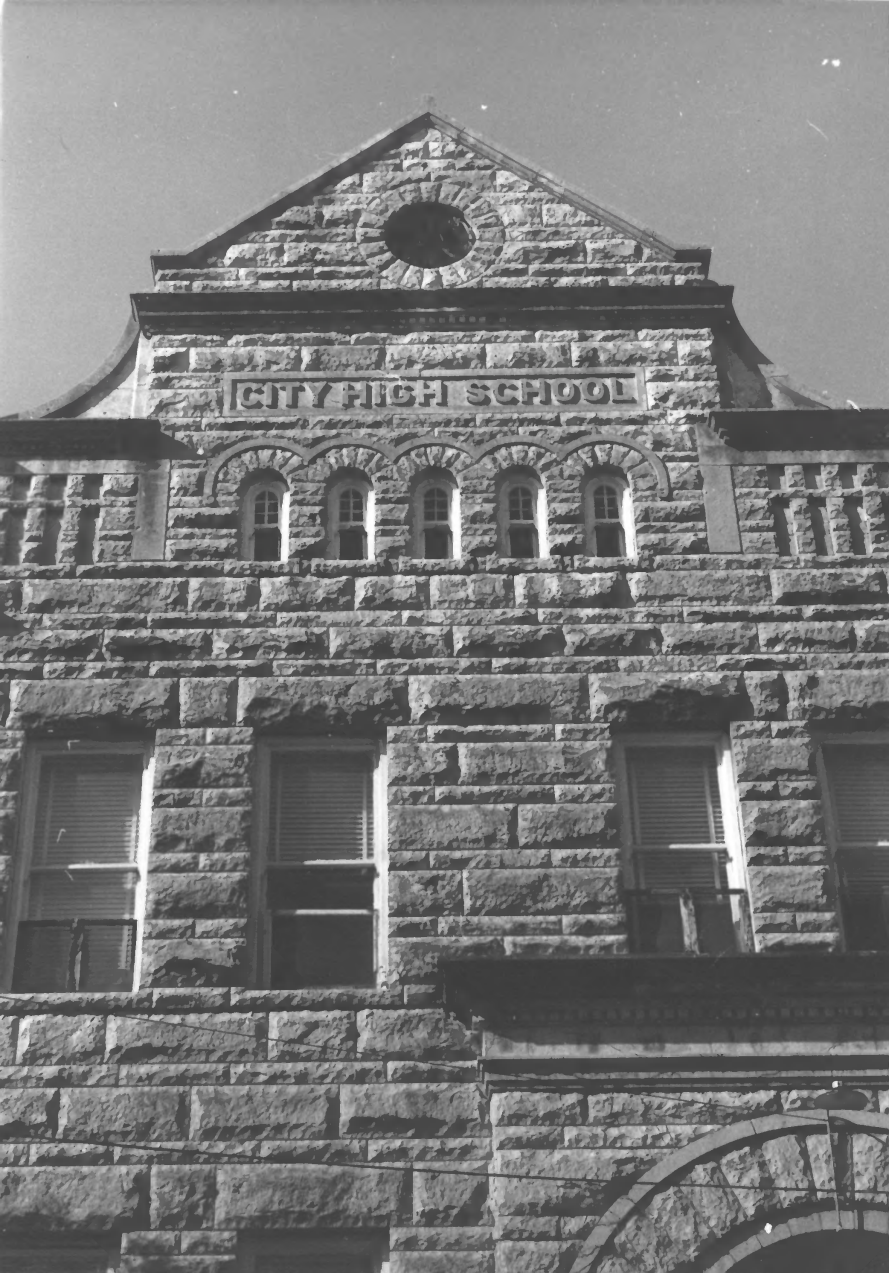

CITY HIGH SCHOOL