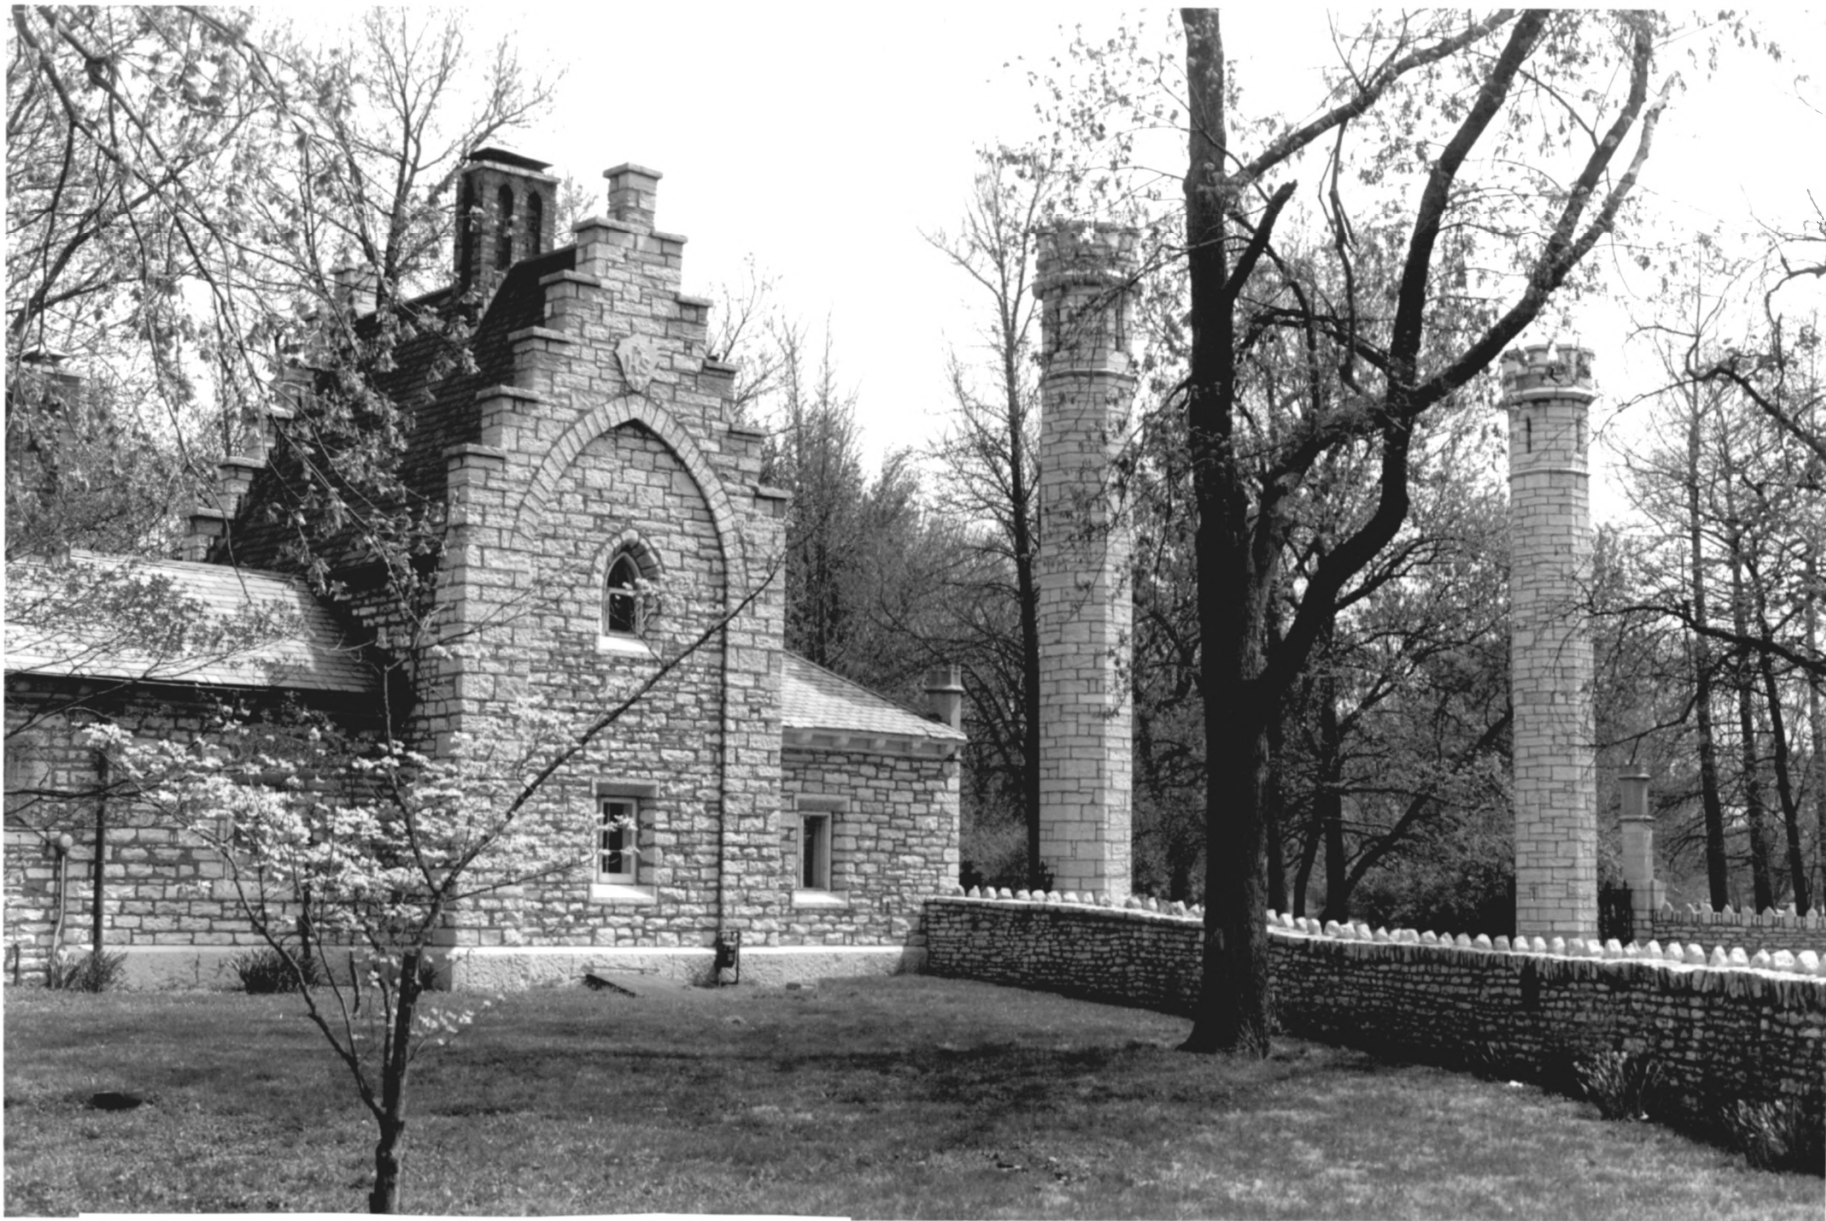

TOWER GROVE PARK, St. Louis, Missouri
Shelter 10 (Turkish Pavilion), view from west
Esley Hamilton, 1988

TOWER GROVE PARK, St. Louis, Missouri
Sailboat Pond and Ruin, view from south
Esley Hamilton, 1988

TOWER GROVE PARK, St. Louis, Missouri
West Gate House and Gate, view from northwest
Esley Hamilton, 1988

TOWER GROVE PARK, St. Louis, Missouri
Stupp Memorial Garden and Center,
view from east
Esley Hamilton, 1988

TOWER GROVE PARK, St. Louis, Missouri
Shelter 22, view from southwest
Esley Hamilton, 1988

TOWER GROVE PARK, St. Louis, Missouri
East Gate, Grand Avenue, view from southeast
Esley Hamilton, 1988

TOWER GROVE PARK, St. Louis, Missouri
Spring Avenue Gate, view from south
Esley Hamilton, 1988