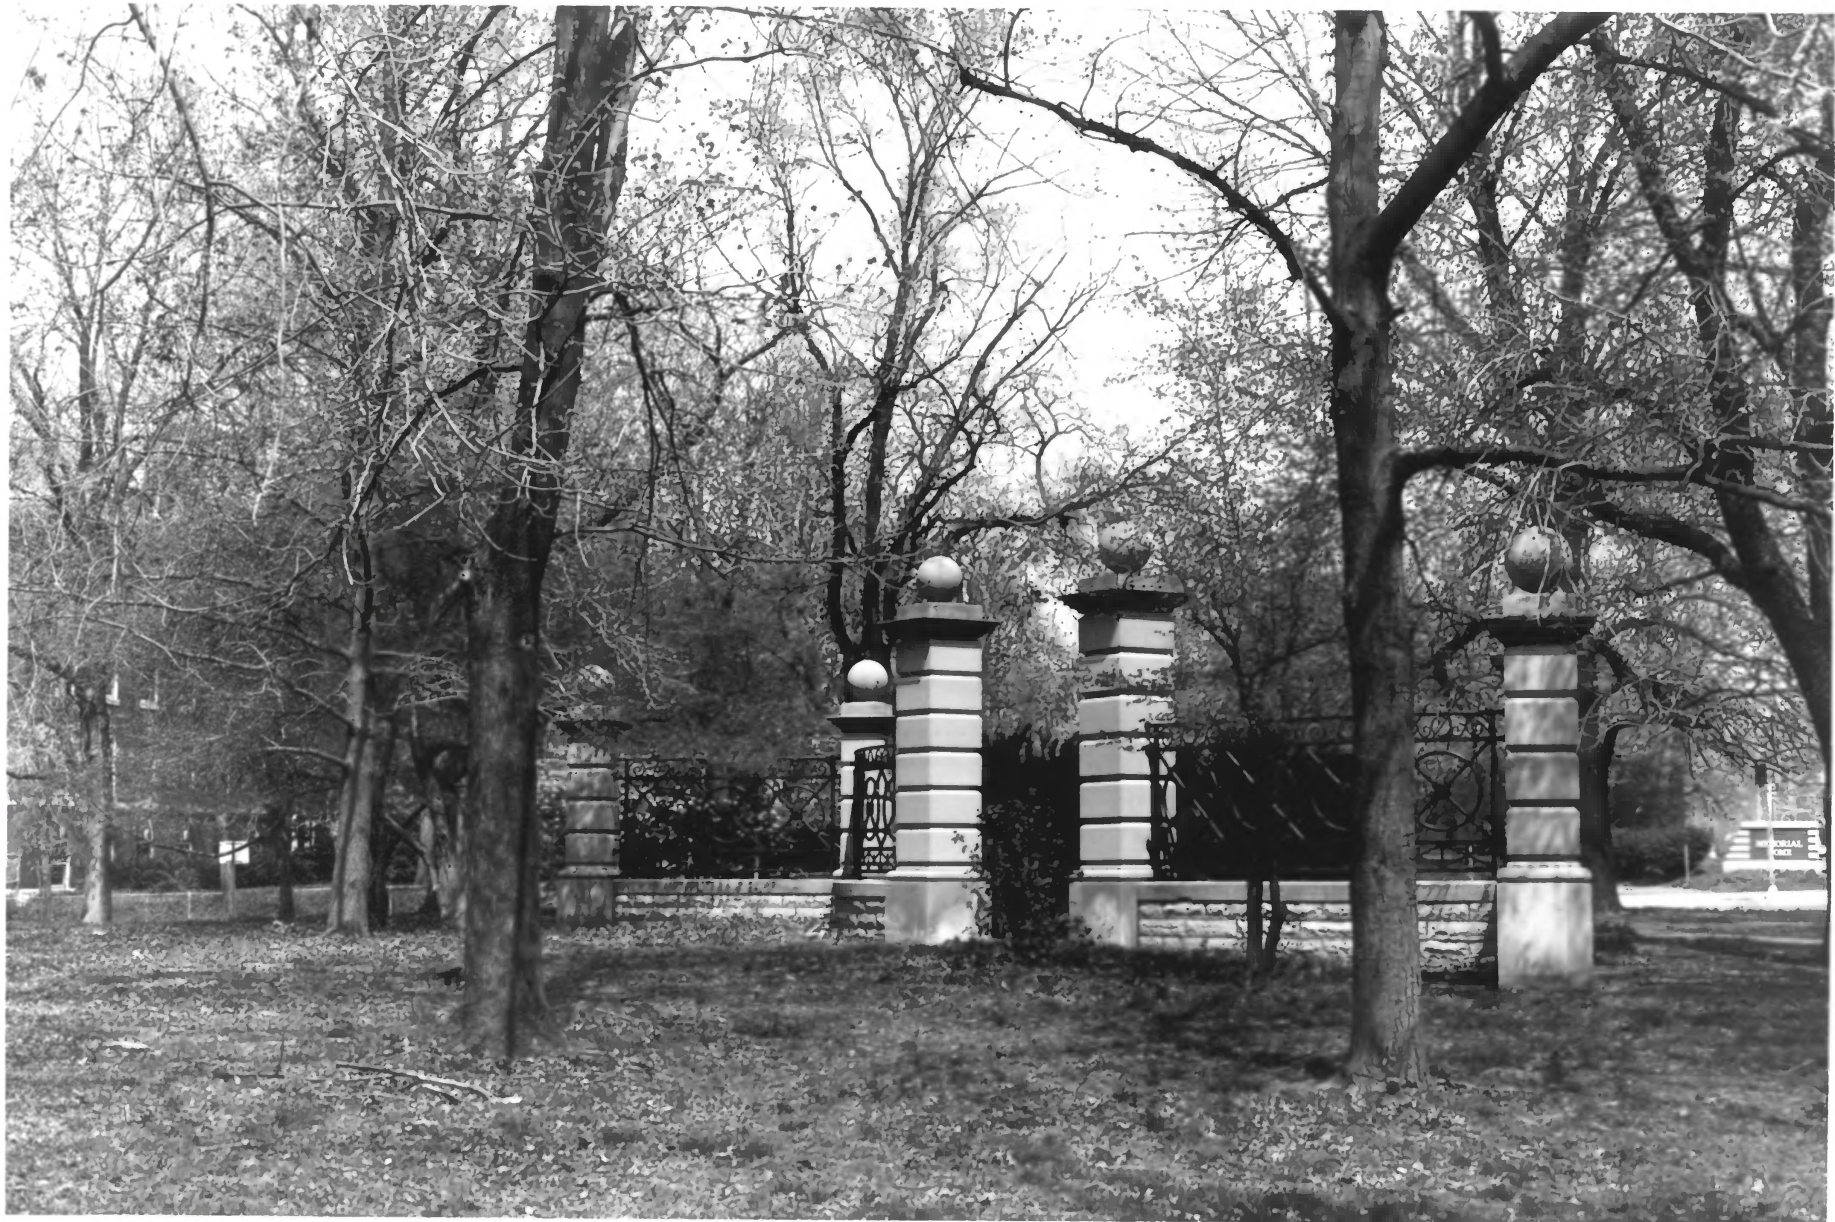

Shelter 9 (Roman Pavilion), 1914

Tower Grove Park 29

St. Louis, Missouri

Photog: Esley Hamilton 1988

Neg. Loc: Tower Grove Park

view from southeast

Northeast Gate, 1931

Tower Grove Park 31