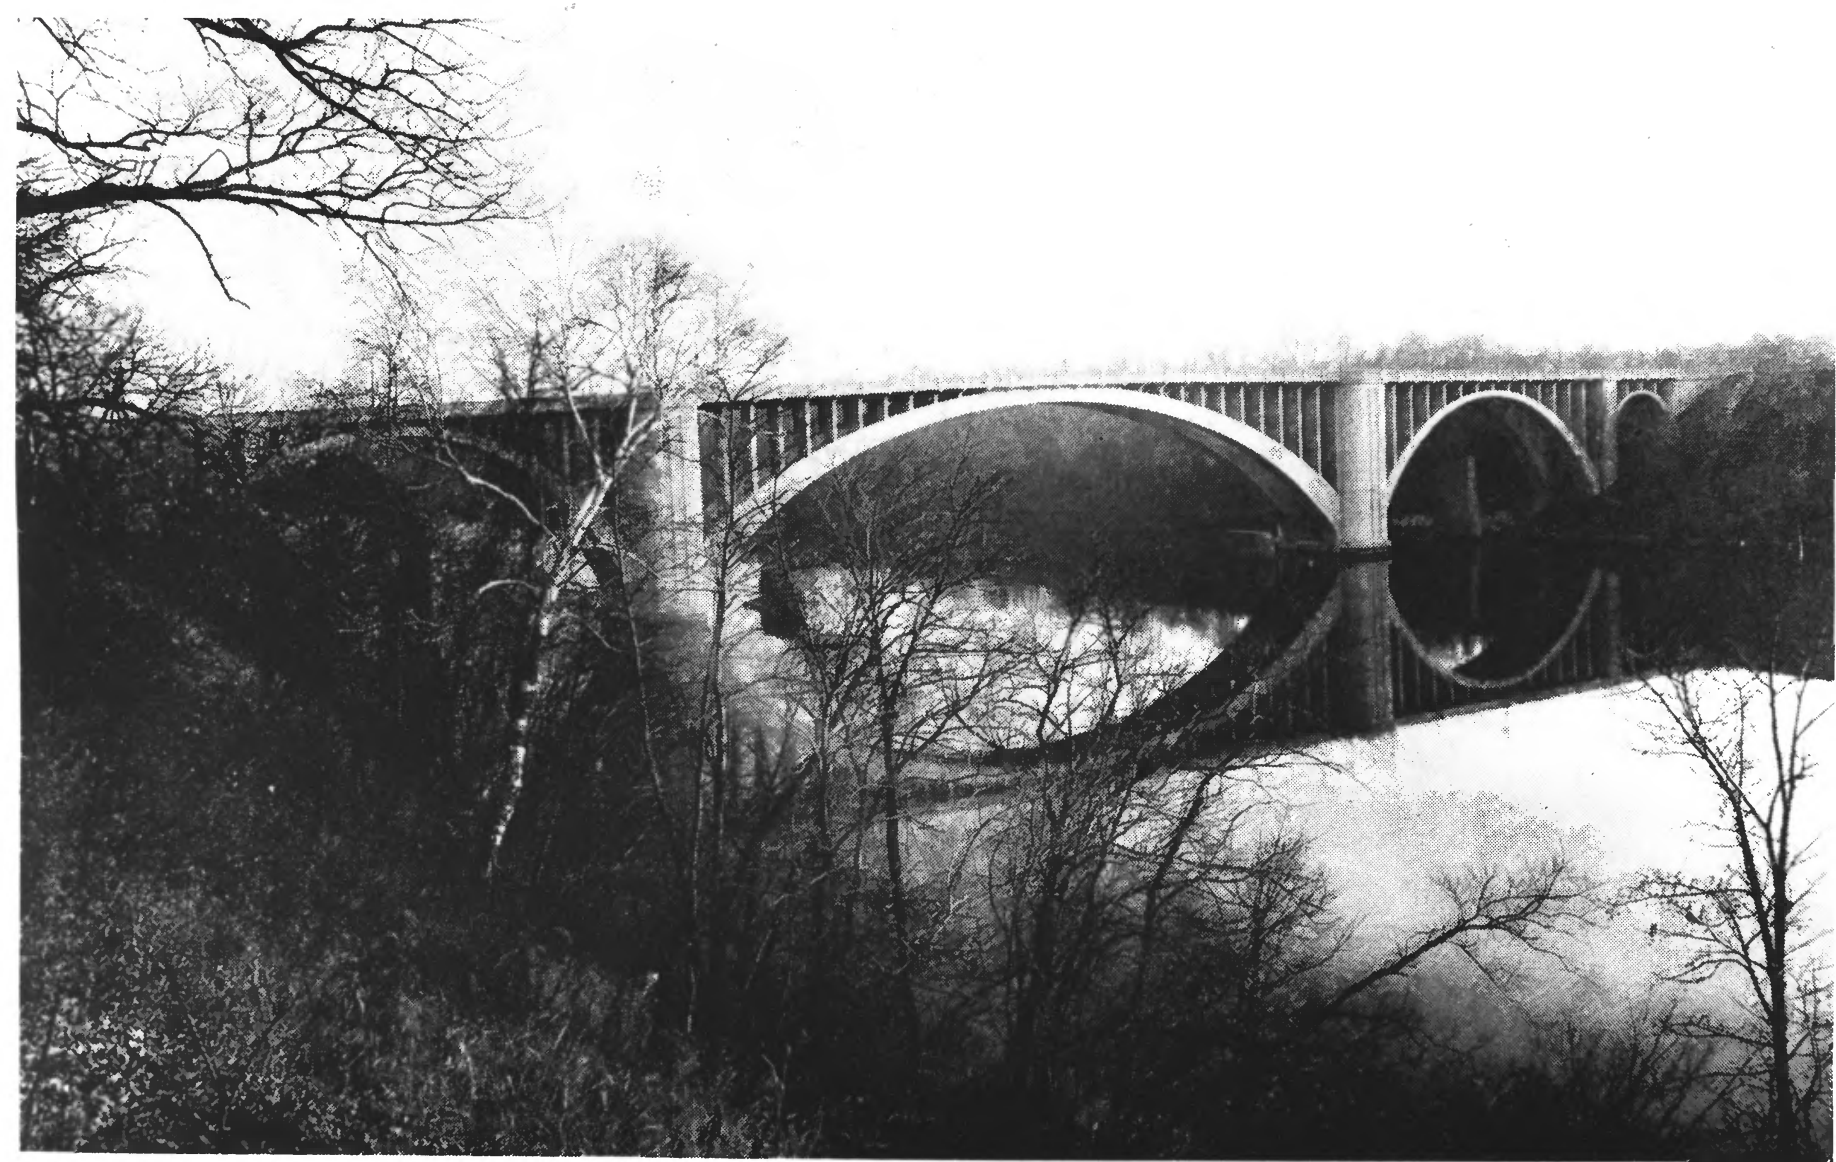

Facing north

2/02459

NOV 28 1978

AUG 9 1978

*Cappelen Memorial (Franklin Avenue) Bridge, Minneapolis*

Cappelen Memorial Bridge

Minneapolis, Minnesota

Photographer unknown