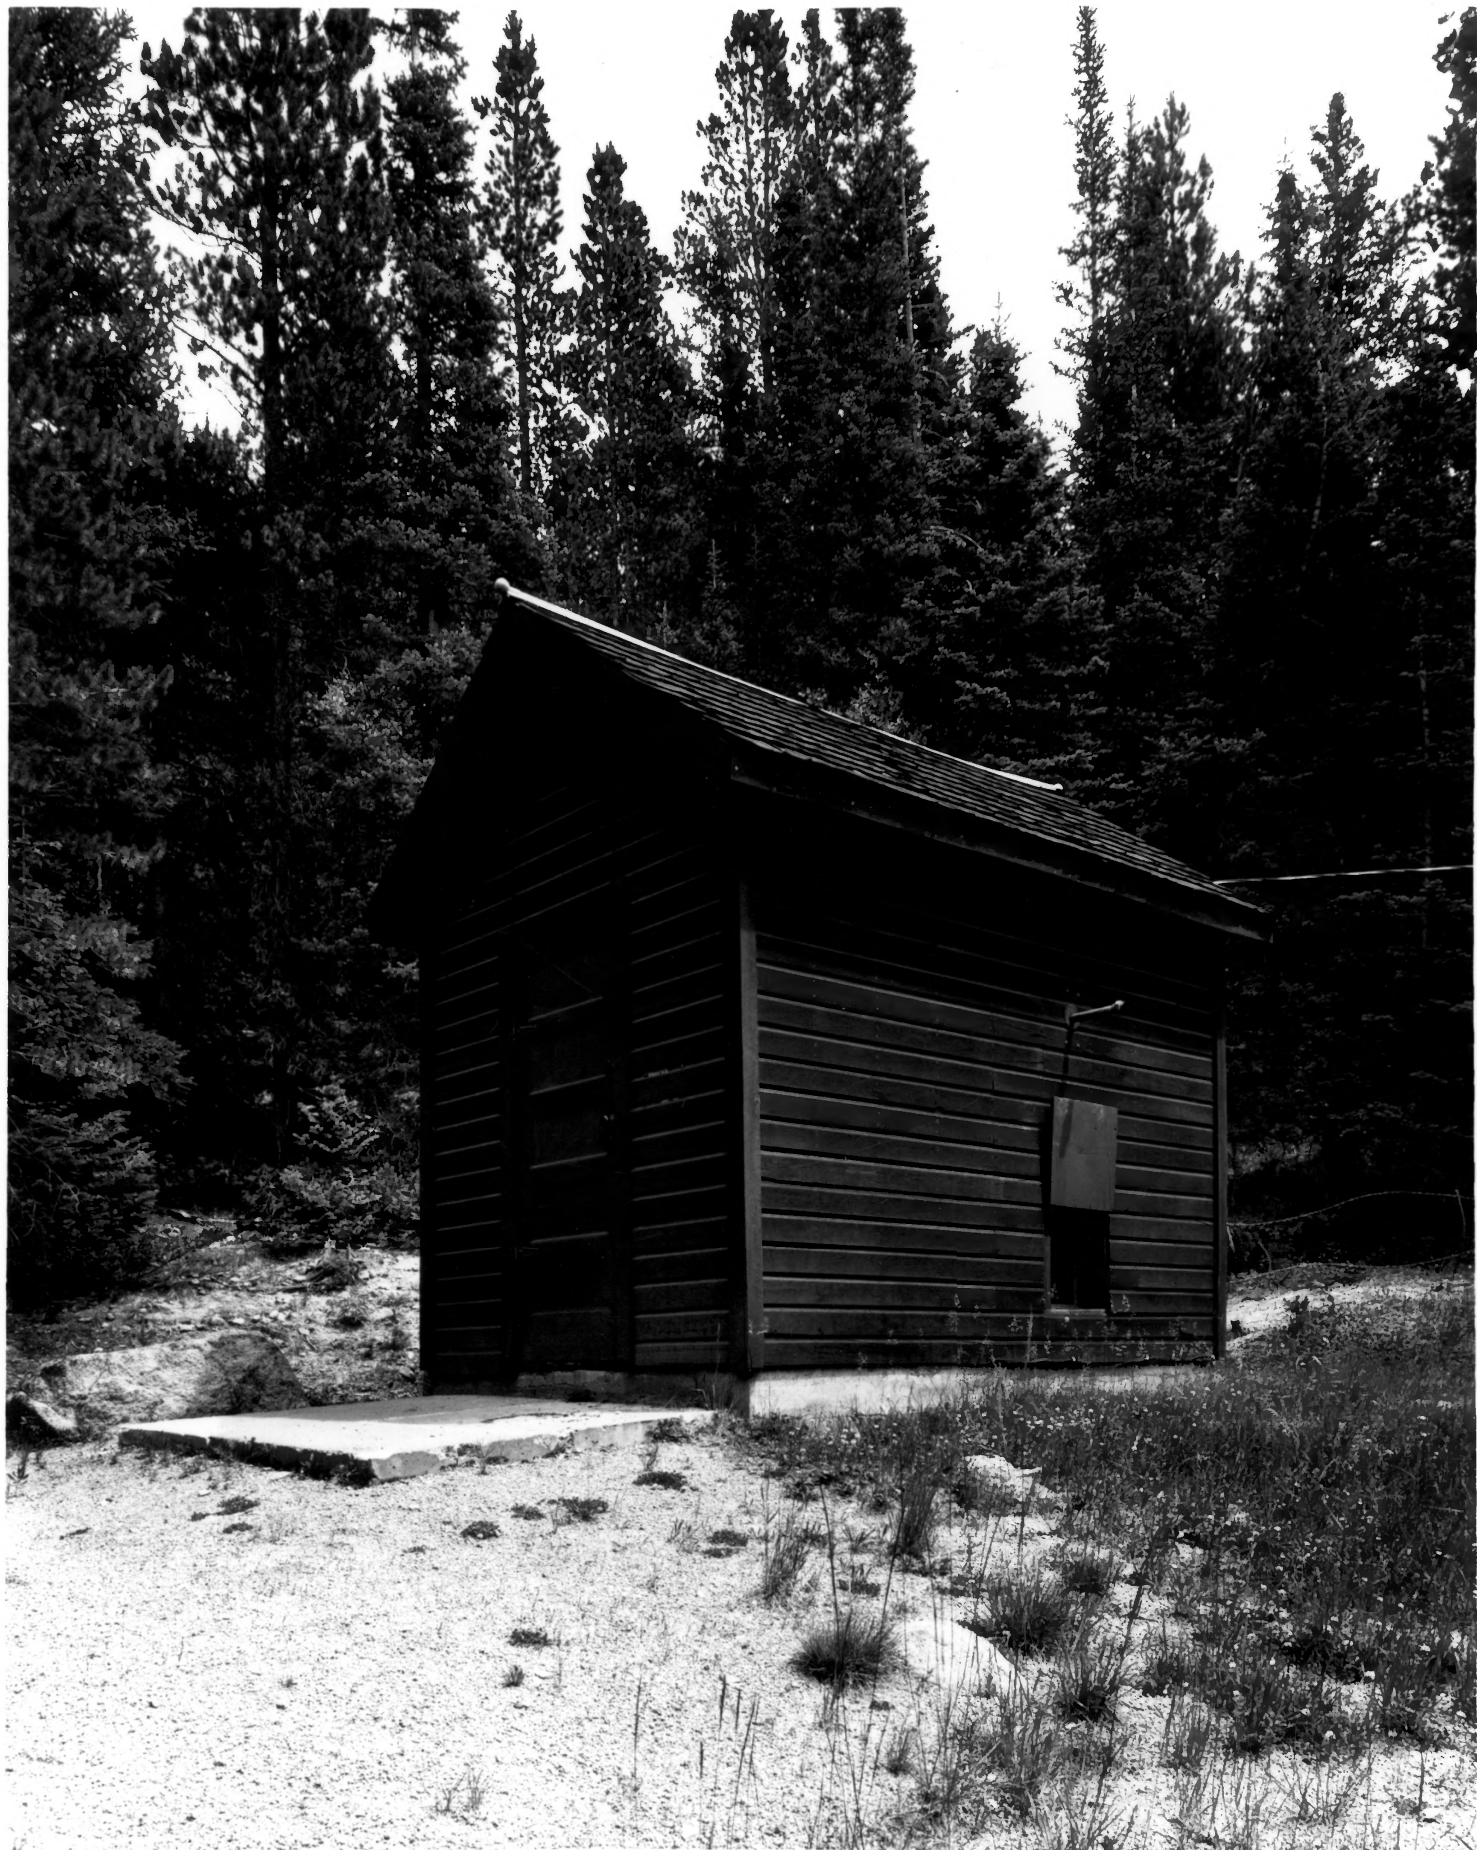

Photographer: Richard Collier

7-21-93

La Prele Work Center, Corral

Located on Cold Springs Rd. approx 38 mi
SW of Douglas, Wyo. Medicine Bow NF.

Converse County

View is East.

Photographer: Richard Collier

7-21-93