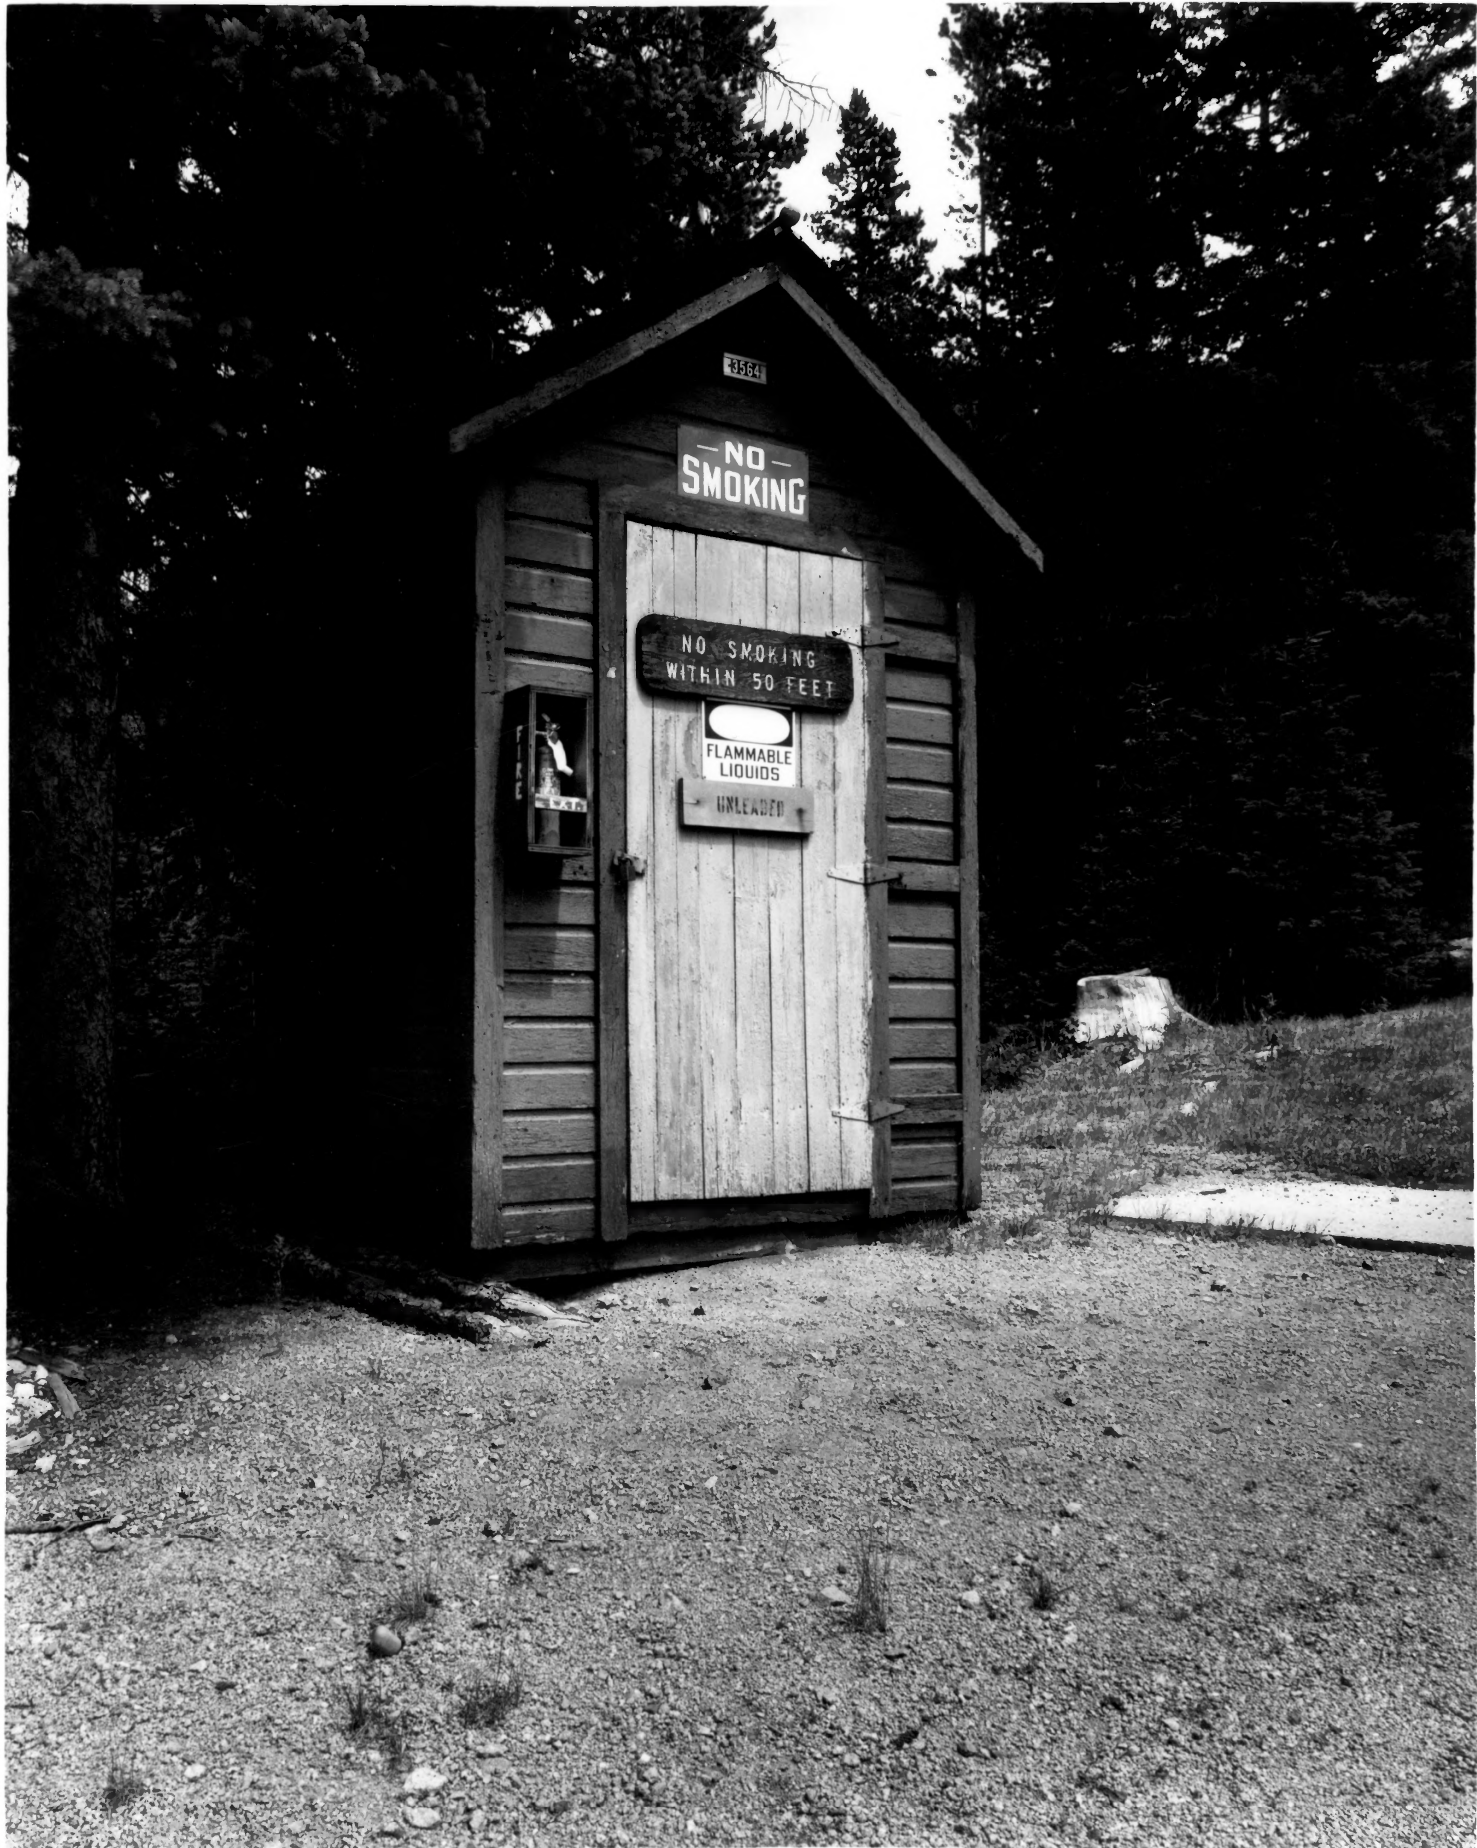

3564

— NO —
SMOKING

NO SMOKING
WITHIN 50 FEET

FLAMMABLE
LIQUIDS

UNLEADED

EXIT