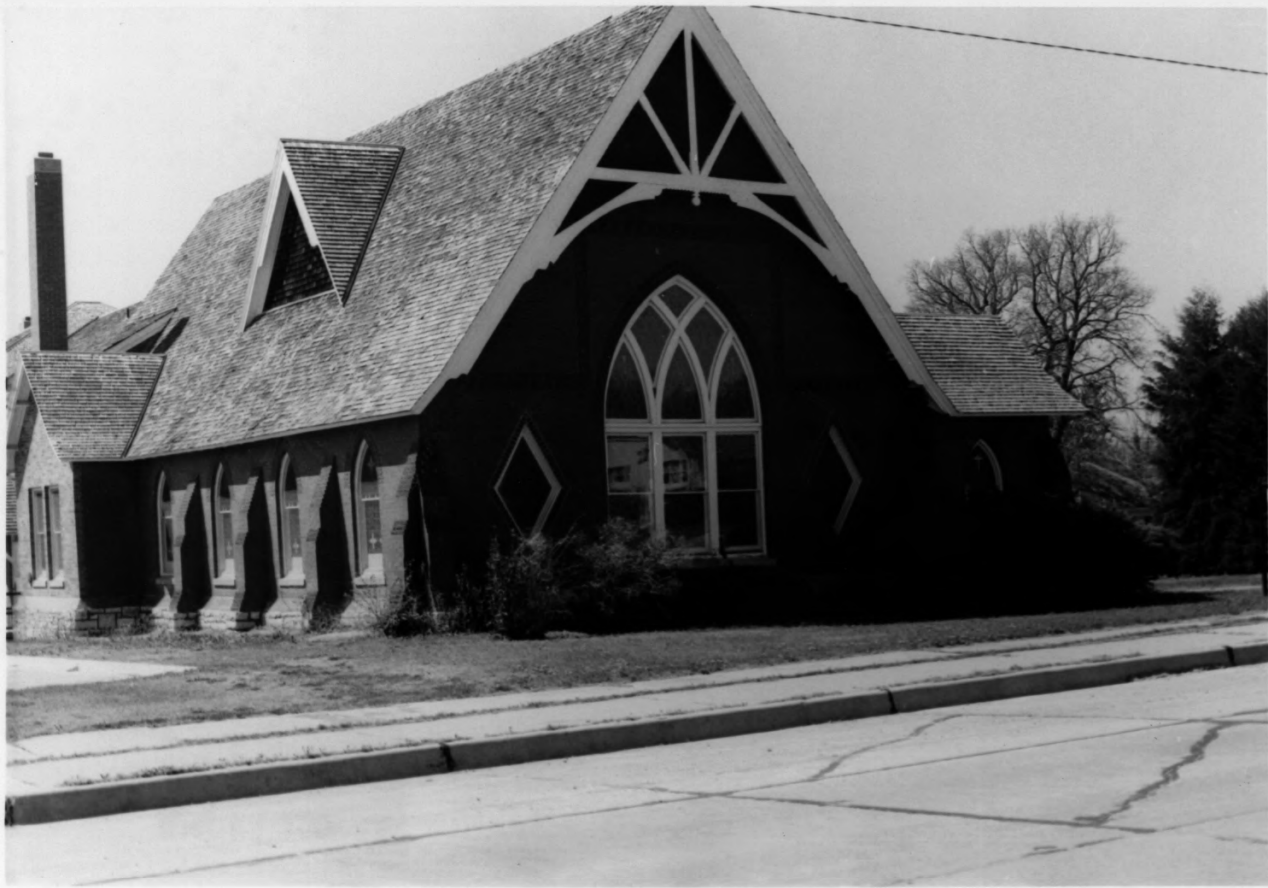

1st Presbyterian Church, Lawton, Okla.

#1  
First Presbyter-  
ian Church of  
Lawton. 1904

DEC 14 1979  
Historic photo  
of the building  
as originally  
constructed.

#2

First Presbyter-  
ian Church of  
Lawton.

DEC 14 1979

View from the  
east.

Taken in May, 1979

COMANCHE County  
OCT 16 1979

#3  
First Presbyter-  
ian Church of  
Lawton.

**OCT 16 1979**  
View from the  
west side.

COMANCHE County  
Taken in May, 1979

#4  
First Presbyter-  
ian Church of  
Lawton.

COMANCHE County  
View from the  
northeast.

DEC 14 1979

Taken in May, 1979