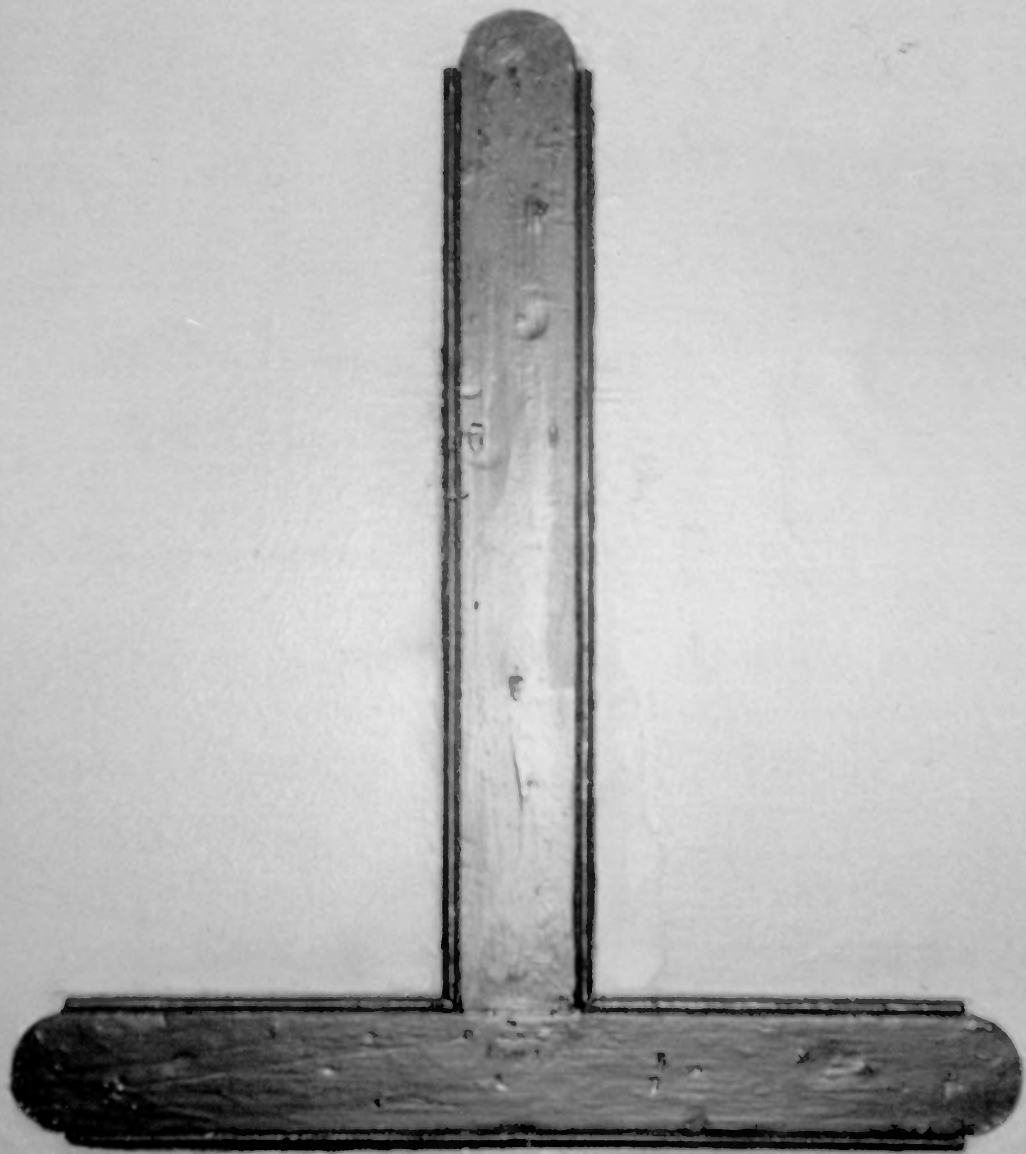

Frederick County, Maryland

Photo by: Marjorie Brigham

Photo date: 7/1988

Neg. location: owner

2136 Old National Pike

Middletown, MD 21769

Display of artifacts found in the house and on the property

13 of 21