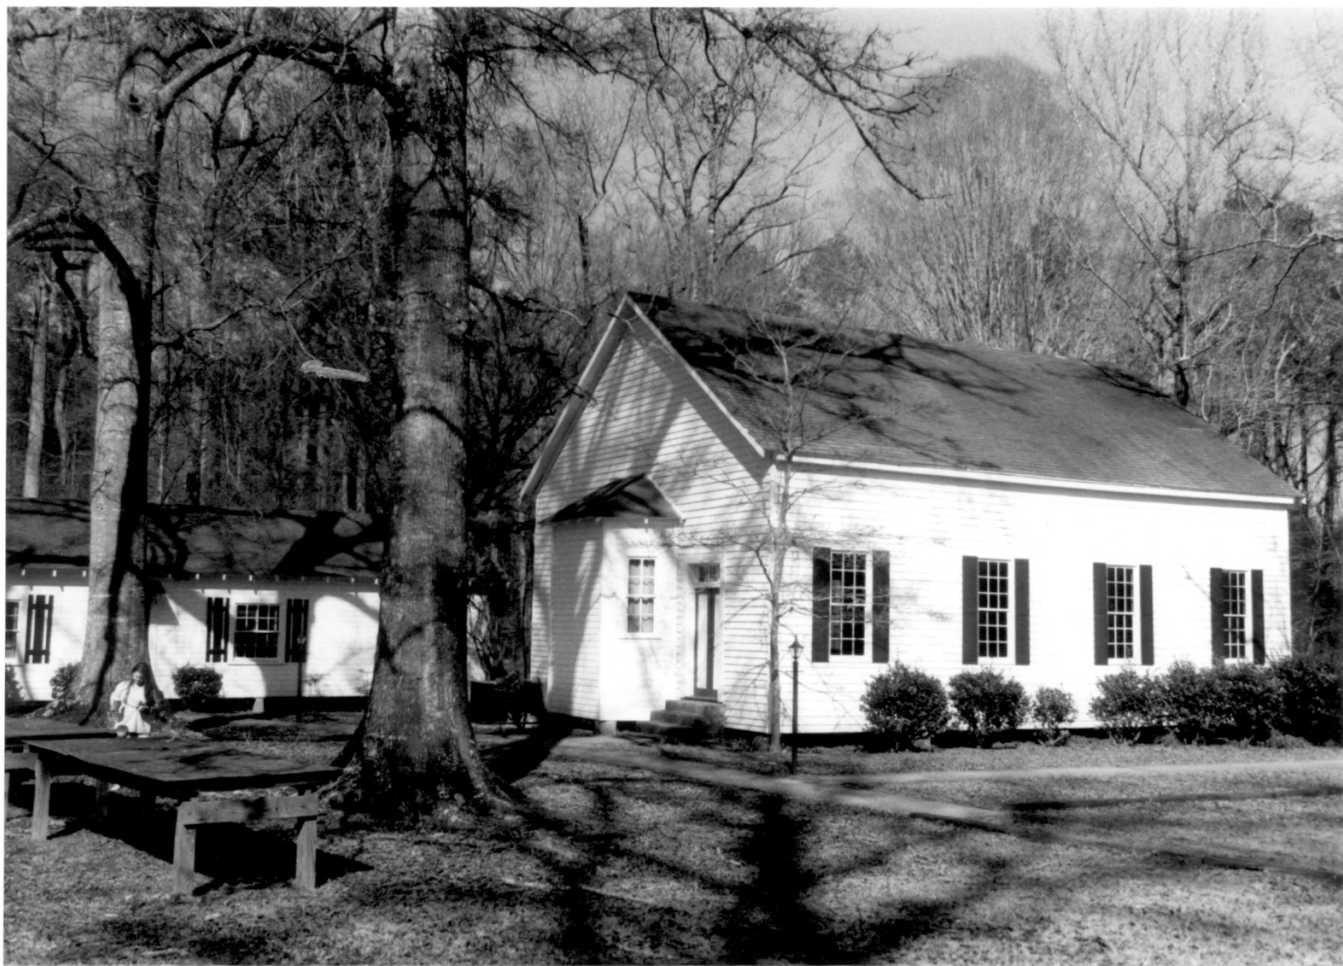

Pleasant Valley Methodist Church
Copiah County, Mississippi

Brenda R. Crook

February 1996

MS Dept. of Archives & History

Main (east) facade & south elevation, view to NW

Photo 1 of 3

Pleasant Valley Methodist Church
Copiah County, Mississippi

Brenda R. Crook

February 1996

MS Dept. of Archives & History

West + south elevations, view to NE

Photo 2 of 3

Pleasant Valley Methodist Church

Copiah County, Mississippi

Brenda R. Crook

February 1996

MS Dept. of Archives & History

Interior, view to southwest

Photo 3 of 3