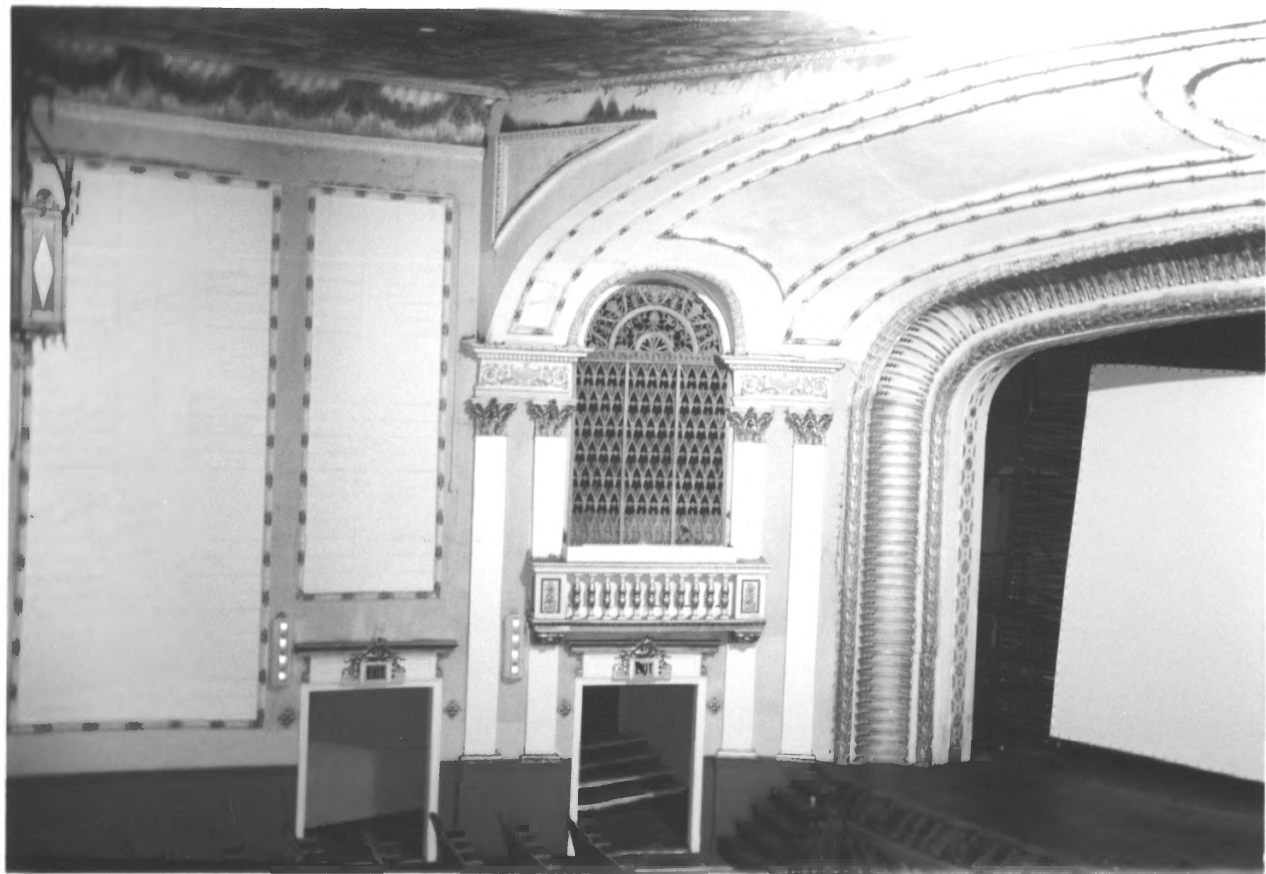

The Hoosier Theater Building - Whiting, Indiana.
Photographed by Thomas Simstad, April 1986.
Negative located with building owner.
#10 - North view, showing detailed terra cotta
work including 'lady's mask' and rosette trim
above marquee.

The Hoosier Theater Building - Whiting, Indiana.

Photographed by Thomas Simstad, April 1986.

Negative located with building owner.

#11 - North-east view from lobby of brass and
crystal chandelier.

The Hoosier Theater Building - Whiting, Indiana.
Photographed by Thomas Simstad, April 1986.
Negative located with building owner.
#12 - North view of theater's foyer showing
brass and crystal chandeliers and the wood
framed, leaded glass windows.

The Hoosier Theater Building - Whiting, Indiana.
Photographed by Thomas Simstad, April 1986.
Negative located with building owner.
#13 - South-east view showing detailed plaster
work on walls, ceiling and the cornice trim.
Also note large brass chandelier.